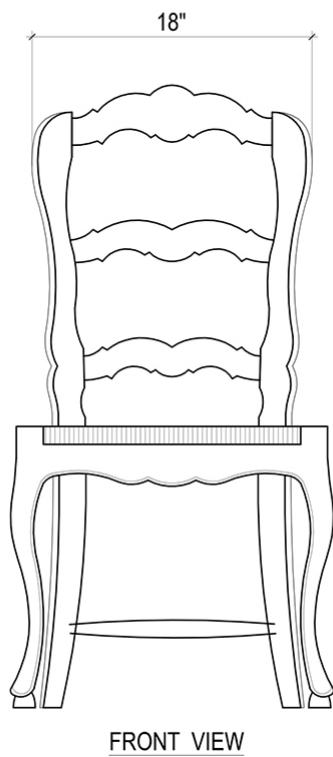

# Provincial Dining Chair

---

Shown in: **BHD**

SKU: **23779**

Size: **21W x 22D x 41H in**

## Overview

---

A stylish ladder back and cabriole legs bring elegant charm to the Provincial Dining Chair. Boasting a woven seat, this chair adds a hint of casual refinement to the dining room. This piece is offered with a vast array of finish and distress options to create a truly custom design.

## Technical Specification

---

Dimensions	<b>21W x 22D x 41H in</b>	CBM	<b>0.2279052</b>
Number of Packages	<b>1</b>	Cubic Feet	<b>8.05 ft<sup>3</sup></b>
Package 1 Dimensions	<b>24.4 x 24.8 x 46.5 in</b>	Package 1 Weight	<b>24.25 lbs</b>
Package Weight Total	<b>24.25 lbs</b>	Net Weight	<b>15.43 lbs</b>
Material	<b>Mahogany, Rush Seat</b>		