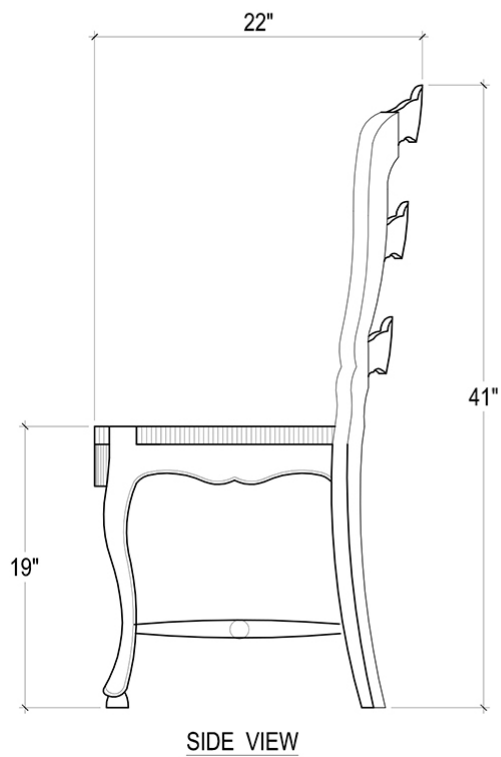

Overview

A stylish ladder back and cabriole legs bring elegant charm to the Provincial Dining Chair. Boasting a woven seat, this chair adds a hint of casual refinement to the dining room. This piece is offered with a vast array of finish and distress options to create a truly custom design.