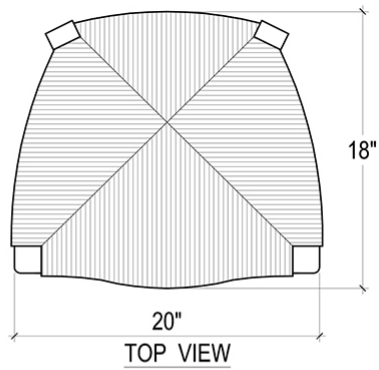

Overview

A stylish ladder back and cabriole legs bring elegant charm to the Provincial Dining Chair. Boasting a woven seat, this chair adds a hint of casual refinement to the dining room. This piece is offered with a vast array of finish and distress options to create a truly custom design.