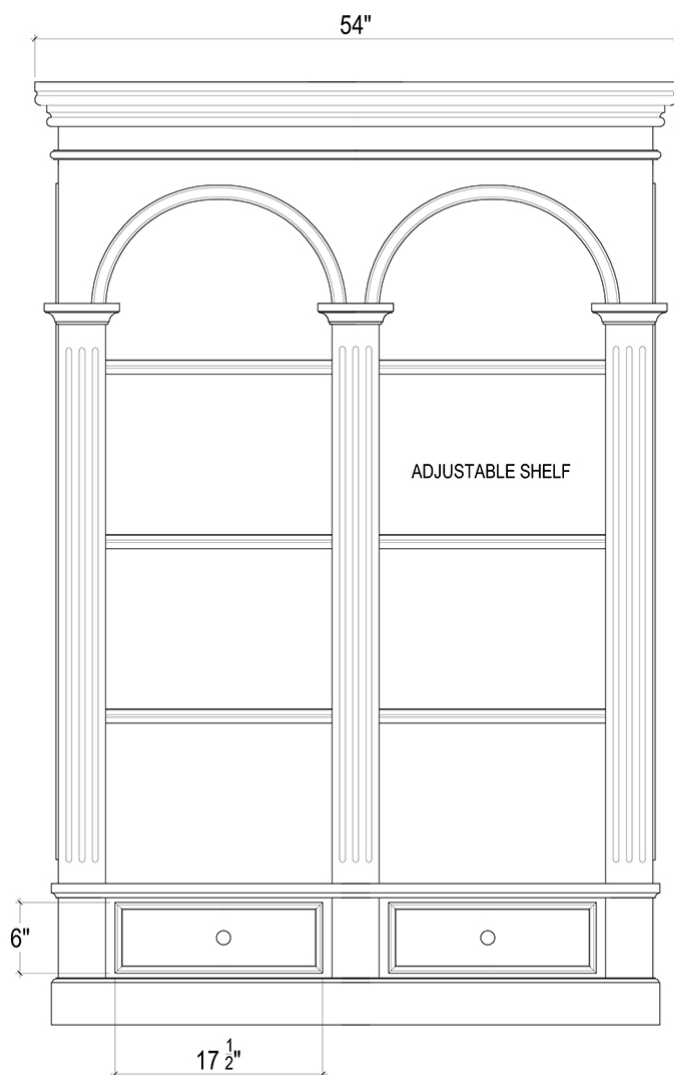

BRAMBLE

PRODUCT TEARSHEET

Roosevelt Double Arch Bookcase

Shown in: **CCA**

SKU: **23760**

Size: **54W x 16D x 79H in**

Overview

This Roosevelt Double Arch Bookcase is the perfect way to add warm, homey accenting to any room. Featuring a mahogany construction, this wonderful bookcase boasts a dovetail drawers and generous storage space for a personal library. This piece is offered with a vast array of finish and distress options to create a truly custom design.

FRONT VIEW

SIDE VIEW

Visual Highlights

Technical Specification

Dimensions	54W x 16D x 79H in	CBM	1.27512
Number of Packages	1	Cubic Feet	45.03 ft³
Package 1 Dimensions	56.7 x 18.9 x 84.3 in	Package 1 Weight	171.96 lbs
Package Weight Total	171.96 lbs	Net Weight	160.94 lbs
Material	Mahogany	Best Seller	