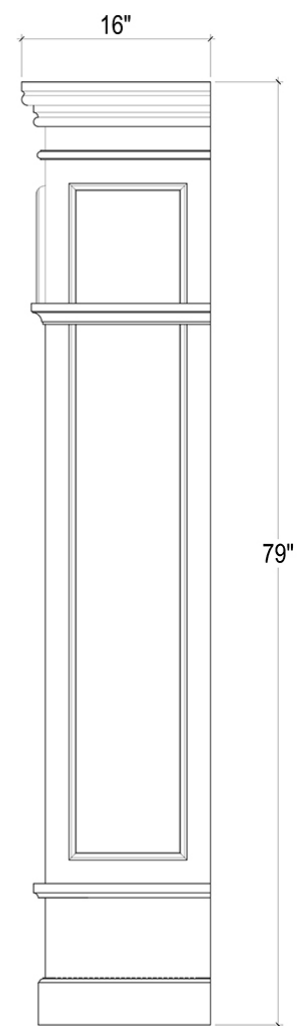

BRAMBLE

PRODUCT TEARSHEET

Roosevelt Double Arch Bookcase

Shown in: **CCA**

SKU: **23760**

Size: **54W x 16D x 79H in**

Overview

This Roosevelt Double Arch Bookcase is the perfect way to add warm, homey accenting to any room. Featuring a mahogany construction, this wonderful bookcase boasts a dovetail drawers and generous storage space for a personal library. This piece is offered with a vast array of finish and distress options to create a truly custom design.

FRONT VIEW

SIDE VIEW

Visual Highlights

Technical Specification

Dimensions	54W x 16D x 79H in	CBM	1.27512
Number of Packages	1	Cubic Feet	45.03 ft³
Package 1 Dimensions	56.7 x 18.9 x 84.3 in	Package 1 Weight	171.96 lbs
Package Weight Total	171.96 lbs	Net Weight	160.94 lbs
Material	Mahogany	Best Seller	