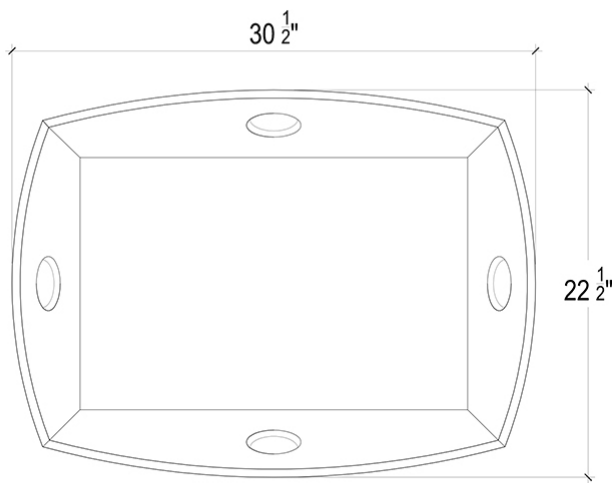

BRAMBLE

PRODUCT TEARSHEET

Homestead 4 Handle Serving Tray

Shown in: **BHD**

SKU: **23352**

Size: **30W x 22D x 4H in**

Overview

Crafted from solid mahogany and boasting a traditional Americana silhouette, the Homestead 4-handle Serving tray is a fabulous addition to a tabletop. Perfect for serving or display, this tray can easily be customized with exclusive artwork. This piece is offered with a vast array of finish and distress options to create a truly custom design.

TOP VIEW

FRONT VIEW

SIDE VIEW

Visual Highlights

Technical Specification

Dimensions	30W x 22D x 4H in	CBM	0.0464
Number of Packages	1	Cubic Feet	1.64 ft³
Package 1 Dimensions	33.5 x 25.6 x 9.1 in	Package 1 Weight	13.23 lbs
Package Weight Total	13.23 lbs	Net Weight	7.72 lbs
Material	Mahogany		