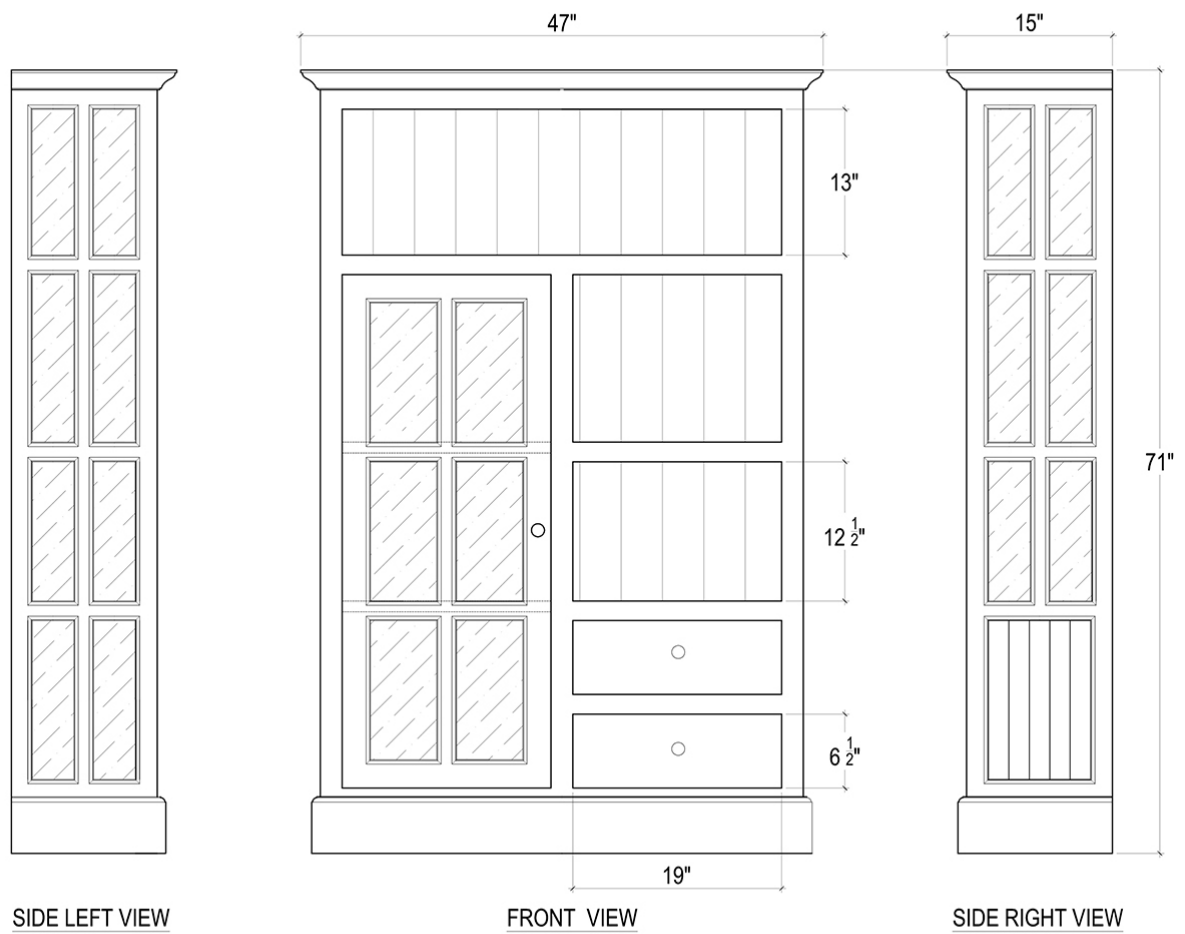

BRAMBLE

PRODUCT TEARSHEET

Cape Cod Kitchen Single Door Cupboard

Shown in: **AFD**

SKU: **21822**

Size: **47W x 15D x 71H in**

Overview

Offering ample storage and classic character, the Cape Cod Kitchen Cupboard features one door with beveled glass, open shelving, and a pair of drawers. Build from solid mahogany, this cupboard is a charming addition in the kitchen or dining area. This piece is offered with a vast array of finish and distress options to create a truly custom design.

Visual Highlights

Technical Specification

Dimensions	47W x 15D x 71H in	CBM	0.973896
Number of Packages	1	Cubic Feet	34.39 ft³
Package 1 Dimensions	50.4 x 18.1 x 76.4 in	Package 1 Weight	169.76 lbs
Package Weight Total	169.76 lbs	Net Weight	147.71 lbs
Material	Mahogany	Best Seller	