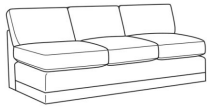

7000-15 Armless Chair (32w)

Big Easy / L7000-15
Leather Armless Chair (32W)
Outside: 32W x 39D x 33H
Inside: 32W x 24.5D

7000-18L One Arm Chair (36w)

Big Easy / L7000-18L
Leather One Arm Chair (36W)
Outside: 36W x 39D x 33H
Inside: 32W x 24.5D

7000-18R One Arm Chair (36w)

Big Easy / L7000-18R
Leather One Arm Chair (36W)
Outside: 36W x 39D x 33H
Inside: 32W x 24.5D

7000-39LB Corner Sofa Chaise (89w)

Big Easy / L7000-39LB
Leather Corner Sofa Chaise (89W)
Outside: 89W x 39D x 33H
Inside: 73W x 24.5D

7000-39RB Corner Sofa Chaise (89w)

Big Easy / L7000-39RB
Leather Corner Sofa Chaise (89W)
Outside: 89W x 39D x 33H
Inside: 73W x 24.5D

7000-40 Armless Long Sofa (96w)

Big Easy / L7000-40
Leather Armless Long Sofa (96W)
Outside: 96W x 39D x 33H
Inside: 32W x 24.5D