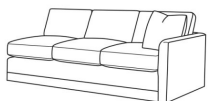

Also available:

7000-10L One Arm Corner Sofa (107w)

7000-10R One Arm Corner Sofa (107w)

7000-11L One Arm Sofa (100w)

Big Easy / L7000-10L

Leather One Arm Corner Sofa (107W)

Outside: 107W x 39D x 33H

Inside: 88W x 24.5D

Big Easy / L7000-10R

Leather One Arm Corner Sofa (107W)

Outside: 107W x 39D x 33H

Inside: 88W x 24.5D

Big Easy / L7000-11L

Leather One Arm Sofa (100W)

Outside: 100W x 39D x 33H

Inside: 96W x 24.5D

7000-11R One Arm Sofa (100w)

7000-14L One Arm Loveseat (68w)

7000-14R One Arm Loveseat (68w)

Big Easy / L7000-11R

Leather One Arm Sofa (100W)

Outside: 100W x 39D x 33H

Inside: 96W x 24.5D

Big Easy / L7000-14L