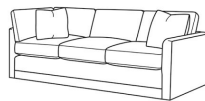

CR LAINE®

STYLE • COMFORT • COLOR

Big Easy / L7000

L7000-14L / L7000-10R

DESCRIPTION:	Sectional
OUTSIDE:	107"W x 107"D x 33"H
INSIDE:	88.5"W x 24.5"D
SEAT:	20"H
ARM:	25"H
BACK RAIL:	25"H
WEIGHT:	335 lbs

Standard Features:

Box Border Back

Weltless

Leather styles not standard with throw pillows

Various configurations available; visit a CR Laine retailer for more details.

May be shown with optional features

BIG EASY

Standard Seat Cushion:	Comfort Down Seat
Standard Back Pillow:	Comfort Down Back

Also available:

7000-10L One Arm Corner Sofa (107w)

7000-10R One Arm Corner Sofa (107w)

7000-11L One Arm Sofa (100w)

Big Easy / L7000-10L

Leather One Arm Corner Sofa (107W)

Outside: 107W x 39D x 33H

Inside: 88W x 24.5D