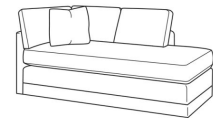

7000-30 Armless Sofa (64w)

Big Easy / L7000-30
Leather Armless Sofa (64W)
Outside: 64W x 39D x 33H
Inside: 64W x 24.5D

7000-12 Corner Chair (39w)

Big Easy / L7000-12
Leather Corner Chair (39W)
Outside: 39W x 39D x 33H
Inside: 24.5W x 24.5D

7000-15 Armless Chair (32w)

Big Easy / L7000-15
Leather Armless Chair (32W)
Outside: 32W x 39D x 33H
Inside: 32W x 24.5D

7000-18L One Arm Chair (36w)

Big Easy / L7000-18L
Leather One Arm Chair (36W)
Outside: 36W x 39D x 33H
Inside: 32W x 24.5D

7000-18R One Arm Chair (36w)

Big Easy / L7000-18R
Leather One Arm Chair (36W)
Outside: 36W x 39D x 33H
Inside: 32W x 24.5D

7000-39LB Corner Sofa Chaise (89w)

Big Easy / L7000-39LB
Leather Corner Sofa Chaise (89W)
Outside: 89W x 39D x 33H
Inside: 73W x 24.5D