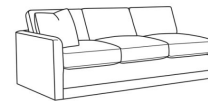

CR LAINE®

STYLE • COMFORT • COLOR

Big Easy / L7000

L7000-14L / L7000-10R

DESCRIPTION:	Sectional
OUTSIDE:	107"W x 107"D x 33"H
INSIDE:	88.5"W x 24.5"D
SEAT:	20"H
ARM:	25"H
BACK RAIL:	25"H
WEIGHT:	335 lbs

Standard Features:

Box Border Back

Weltless

Leather styles not standard with throw pillows

Various configurations available; visit a CR Laine retailer for more details.

May be shown with optional features

BIG EASY

Standard Seat Cushion:	Comfort Down Seat
Standard Back Pillow:	Comfort Down Back

Also available:

7000-10L One Arm Corner Sofa (107w)

7000-10R One Arm Corner Sofa (107w)

7000-11L One Arm Sofa (100w)

Big Easy / L7000-10L

Leather One Arm Corner Sofa (107W)

Outside: 107W x 39D x 33H

Inside: 88W x 24.5D