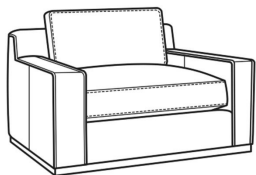

Standard Features:

Box Border Back

Oak wood base. Wood grain pattern is a natural characteristic of oak

French Seamed

May be shown with optional features

CLARK

Standard Seat Cushion:	Comfort Down Seat
Standard Back Pillow:	Comfort Down Back

Also available:

Clark / 4770-05
Chair (42W)
Outside: 42W x 41D x 33H
Inside: 27W x 24D

Clark / 4770-20
Sofa (86W)
Outside: 86W x 41D x 33H
Inside: 71W x 24D

Clark / 4770-21
Long Sofa (98W)
Outside: 98W x 41D x 33H
Inside: 83W x 24D

Clark / L4770-05
Leather Chair (42W)
Outside: 42W x 41D x 33H
Inside: 27W x 24D

Clark / L4770-21
Leather Long Sofa (98W)
Outside: 98W x 41D x 33H
Inside: 83W x 24D