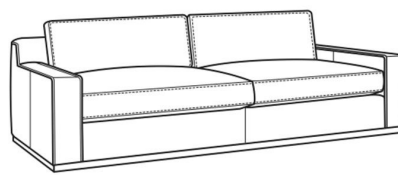

CR LAINE®

STYLE • COMFORT • COLOR

Clark / L4770-20

DESCRIPTION:	Sofa (86W)
OUTSIDE:	86"W x 41"D x 33"H
INSIDE:	71"W x 24"D
SEAT:	19"H
ARM:	22.5"H
BACK RAIL:	28"H
COM:	Plain: 199 sq ft
WEIGHT:	270 lbs

L = available in leather

Standard Features:

Box Border Back

Oak wood base. Wood grain pattern is a natural characteristic of oak

French Seamed

May be shown with optional features

CLARK

Standard Seat Cushion:	Comfort Down Seat
Standard Back Pillow:	Comfort Down Back

Also available:

Clark / 4770-05
Chair (42W)
Outside: 42W x 41D x 33H
Inside: 27W x 24D

Clark / 4770-20
Sofa (86W)
Outside: 86W x 41D x 33H
Inside: 71W x 24D

Clark / 4770-21
Long Sofa (98W)
Outside: 98W x 41D x 33H
Inside: 83W x 24D

Clark / L4770-05
Leather Chair (42W)
Outside: 42W x 41D x 33H
Inside: 27W x 24D

Clark / L4770-21
Leather Long Sofa (98W)
Outside: 98W x 41D x 33H
Inside: 83W x 24D