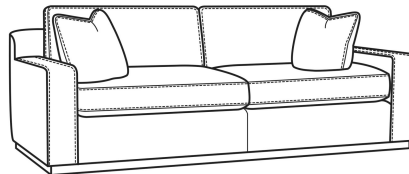

CR LAINE®

STYLE • COMFORT • COLOR

Clark / L4770-20

DESCRIPTION:	Sofa (86W)
OUTSIDE:	86"W x 41"D x 33"H
INSIDE:	71"W x 24"D
SEAT:	19"H
ARM:	22.5"H
BACK RAIL:	28"H
COM:	Plain: 199 sq ft
WEIGHT:	270 lbs

L = available in leather

Standard Features:

Box Border Back

Oak wood base. Wood grain pattern is a natural characteristic of oak

French Seamed

May be shown with optional features

CLARK

Standard Seat Cushion:	Comfort Down Seat
Standard Back Pillow:	Comfort Down Back

Also available:

Clark / 4770-05
Chair (42W)
Outside: 42W x 41D x 33H
Inside: 27W x 24D

Clark / 4770-20
Sofa (86W)
Outside: 86W x 41D x 33H
Inside: 71W x 24D

Clark / 4770-21
Long Sofa (98W)
Outside: 98W x 41D x 33H
Inside: 83W x 24D

Clark / L4770-05
Leather Chair (42W)
Outside: 42W x 41D x 33H
Inside: 27W x 24D

Clark / L4770-21
Leather Long Sofa (98W)
Outside: 98W x 41D x 33H
Inside: 83W x 24D