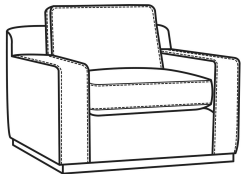

CR LAINE®

STYLE • COMFORT • COLOR

Clark / L4770-20

DESCRIPTION:	Sofa (86W)
OUTSIDE:	86"W x 41"D x 33"H
INSIDE:	71"W x 24"D
SEAT:	19"H
ARM:	22.5"H
BACK RAIL:	28"H
COM:	Plain: 199 sq ft
WEIGHT:	270 lbs

L = available in leather

Standard Features:

Box Border Back

Oak wood base. Wood grain pattern is a natural characteristic of oak

French Seamed

May be shown with optional features

CLARK

Standard Seat Cushion:	Comfort Down Seat
Standard Back Pillow:	Comfort Down Back

Also available:

Clark / 4770-05
Chair (42W)
Outside: 42W x 41D x 33H
Inside: 27W x 24D

Clark / 4770-20
Sofa (86W)
Outside: 86W x 41D x 33H
Inside: 71W x 24D

Clark / 4770-21
Long Sofa (98W)
Outside: 98W x 41D x 33H
Inside: 83W x 24D

Clark / L4770-05
Leather Chair (42W)
Outside: 42W x 41D x 33H
Inside: 27W x 24D

Clark / L4770-21
Leather Long Sofa (98W)
Outside: 98W x 41D x 33H
Inside: 83W x 24D