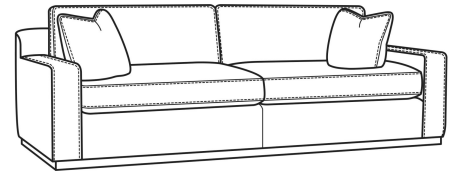

CR LAINE®

STYLE • COMFORT • COLOR

Clark / L4770-20

DESCRIPTION:	Sofa (86W)
OUTSIDE:	86"W x 41"D x 33"H
INSIDE:	71"W x 24"D
SEAT:	19"H
ARM:	22.5"H
BACK RAIL:	28"H
COM:	Plain: 199 sq ft
WEIGHT:	270 lbs

L = available in leather

Standard Features:

Box Border Back

Oak wood base. Wood grain pattern is a natural characteristic of oak

French Seamed

May be shown with optional features

CLARK

Standard Seat Cushion:	Comfort Down Seat
Standard Back Pillow:	Comfort Down Back

Also available:

Clark / 4770-05
Chair (42W)
Outside: 42W x 41D x 33H
Inside: 27W x 24D

Clark / 4770-20
Sofa (86W)
Outside: 86W x 41D x 33H
Inside: 71W x 24D

Clark / 4770-21
Long Sofa (98W)
Outside: 98W x 41D x 33H
Inside: 83W x 24D

Clark / L4770-05
Leather Chair (42W)
Outside: 42W x 41D x 33H
Inside: 27W x 24D

Clark / L4770-21
Leather Long Sofa (98W)
Outside: 98W x 41D x 33H
Inside: 83W x 24D