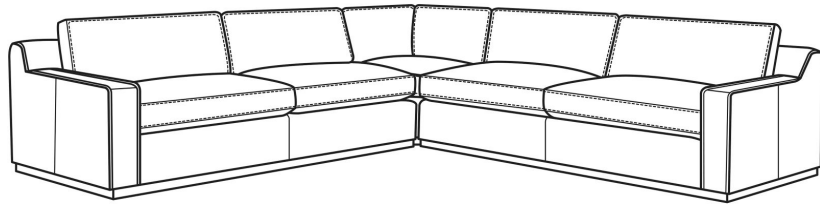

CR LAINE®

STYLE • COMFORT • COLOR

Clark / L4770

DESCRIPTION:	Sectional
OUTSIDE:	128"W x 128"D x 33"H
INSIDE:	104"W x 24"D
SEAT:	19"H
ARM:	22.5"H
BACK RAIL:	28"H
WEIGHT:	335 lbs

Standard Features:

Box Border Back

French Seamed

Oak wood base. Wood grain pattern is a natural characteristic of oak

Various configurations available; visit a CR Laine retailer for more details.

May be shown with optional features

CLARK

Standard Seat Cushion:	Comfort Down Seat
Standard Back Pillow:	Comfort Down Back

Also available:

L4770-11L One Arm Sofa (87w)

Clark / L4770-11L

Leather One Arm Sofa (87W)

Outside: 87W x 41D x 33H

Inside: 80W x 24D

L4770-11R One Arm Sofa (87w)

Clark / L4770-11R

Leather One Arm Sofa (87W)

Outside: 87W x 41D x 33H

Inside: 80W x 24D

L4770-12 Corner Chair (41w)

Clark / L4770-12

Leather Corner Chair (41W)

Outside: 41W x 41D x 33H

Inside: 24W x 24D