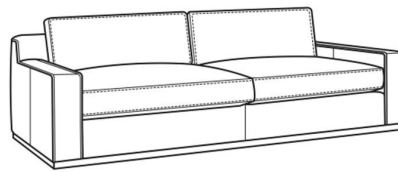

Also available:

Clark / 4770-07
Ottoman (32W X 24D)
Outside: 32W x 24D x 17H
Inside: 0W x 0D

Clark / L4770-07
Leather Ottoman (32W X 24D)
Outside: 32W x 24D x 17H
Inside: 0W x 0D

Clark / L4770-17
Leather Ottoman (40W X 40D)
Outside: 40W x 40D x 17.5H
Inside: 0W x 0D

Clark / 4770-05
Chair (42W)
Outside: 42W x 41D x 33H
Inside: 27W x 24D

Clark / 4770-20
Sofa (86W)
Outside: 86W x 41D x 33H
Inside: 71W x 24D

Clark / 4770-21
Long Sofa (98W)
Outside: 98W x 41D x 33H
Inside: 83W x 24D

Clark / L4770-20
Leather Sofa (86W)
Outside: 86W x 41D x 33H
Inside: 71W x 24D

Clark / L4770-21
Leather Long Sofa (98W)
Outside: 98W x 41D x 33H
Inside: 83W x 24D