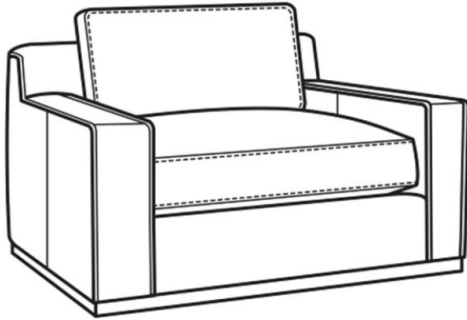

CR LAINE®

STYLE • COMFORT • COLOR

Clark / L4770-05

DESCRIPTION:	Chair (42W)
OUTSIDE:	42"W x 41"D x 33"H
INSIDE:	27"W x 24"D
SEAT:	19"H
ARM:	22.5"H
BACK RAIL:	28"H
COM:	Plain: 117 sq ft
WEIGHT:	130 lbs

L = available in leather

Standard Features:

Box Border Back

Oak wood base. Wood grain pattern is a natural characteristic of oak

French Seamed

May be shown with optional features

CLARK

Standard Seat Cushion:	Comfort Down Seat
Standard Back Pillow:	Comfort Down Back

Clark / 4770-05
Chair (42W)
Outside: 42W x 41D x 33H
Inside: 27W x 24D

Clark / 4770-20
Sofa (86W)
Outside: 86W x 41D x 33H
Inside: 71W x 24D

Clark / 4770-21
Long Sofa (98W)
Outside: 98W x 41D x 33H
Inside: 83W x 24D

Clark / L4770-20
Leather Sofa (86W)
Outside: 86W x 41D x 33H
Inside: 71W x 24D

Clark / L4770-21
Leather Long Sofa (98W)
Outside: 98W x 41D x 33H
Inside: 83W x 24D