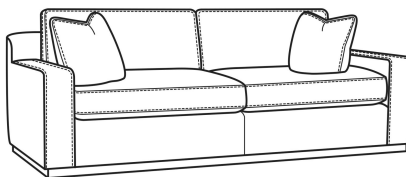

CR LAINE®

STYLE • COMFORT • COLOR

Clark / L4770-05

DESCRIPTION:	Chair (42W)
OUTSIDE:	42"W x 41"D x 33"H
INSIDE:	27"W x 24"D
SEAT:	19"H
ARM:	22.5"H
BACK RAIL:	28"H
COM:	Plain: 117 sq ft
WEIGHT:	130 lbs

L = available in leather

Standard Features:

Box Border Back

Oak wood base. Wood grain pattern is a natural characteristic of oak

French Seamed

May be shown with optional features

CLARK

Standard Seat Cushion:	Comfort Down Seat
Standard Back Pillow:	Comfort Down Back

Also available:

Clark / 4770-07
Ottoman (32W X 24D)
Outside: 32W x 24D x 17H
Inside: 0W x 0D

Clark / L4770-07
Leather Ottoman (32W X 24D)
Outside: 32W x 24D x 17H
Inside: 0W x 0D

Clark / L4770-17
Leather Ottoman (40W X 40D)
Outside: 40W x 40D x 17.5H
Inside: 0W x 0D

Clark / 4770-05
Chair (42W)
Outside: 42W x 41D x 33H
Inside: 27W x 24D

Clark / 4770-20
Sofa (86W)
Outside: 86W x 41D x 33H
Inside: 71W x 24D

Clark / 4770-21
Long Sofa (98W)
Outside: 98W x 41D x 33H
Inside: 83W x 24D