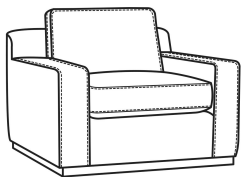

CR LAINE®

STYLE • COMFORT • COLOR

Clark / L4770-05

DESCRIPTION:	Chair (42W)
OUTSIDE:	42"W x 41"D x 33"H
INSIDE:	27"W x 24"D
SEAT:	19"H
ARM:	22.5"H
BACK RAIL:	28"H
COM:	Plain: 117 sq ft
WEIGHT:	130 lbs

L = available in leather

Standard Features:

Box Border Back

Oak wood base. Wood grain pattern is a natural characteristic of oak

French Seamed

May be shown with optional features

CLARK

Standard Seat Cushion:	Comfort Down Seat
Standard Back Pillow:	Comfort Down Back

Also available:

Clark / 4770-07
Ottoman (32W X 24D)
Outside: 32W x 24D x 17H
Inside: 0W x 0D

Clark / L4770-07
Leather Ottoman (32W X 24D)
Outside: 32W x 24D x 17H
Inside: 0W x 0D

Clark / L4770-17
Leather Ottoman (40W X 40D)
Outside: 40W x 40D x 17.5H
Inside: 0W x 0D

Clark / 4770-05
Chair (42W)
Outside: 42W x 41D x 33H
Inside: 27W x 24D

Clark / 4770-20
Sofa (86W)
Outside: 86W x 41D x 33H
Inside: 71W x 24D

Clark / 4770-21
Long Sofa (98W)
Outside: 98W x 41D x 33H
Inside: 83W x 24D