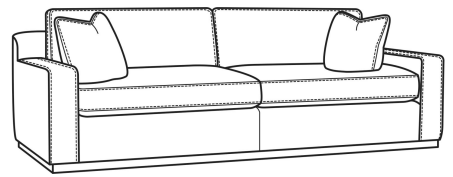

CR LAINE®

STYLE • COMFORT • COLOR

Clark / L4770-05

DESCRIPTION:	Chair (42W)
OUTSIDE:	42"W x 41"D x 33"H
INSIDE:	27"W x 24"D
SEAT:	19"H
ARM:	22.5"H
BACK RAIL:	28"H
COM:	Plain: 117 sq ft
WEIGHT:	130 lbs

L = available in leather

Standard Features:

Box Border Back

Oak wood base. Wood grain pattern is a natural characteristic of oak

French Seamed

May be shown with optional features

CLARK

Standard Seat Cushion:	Comfort Down Seat
Standard Back Pillow:	Comfort Down Back

Also available:

Clark / 4770-07
Ottoman (32W X 24D)
Outside: 32W x 24D x 17H
Inside: 0W x 0D

Clark / L4770-07
Leather Ottoman (32W X 24D)
Outside: 32W x 24D x 17H
Inside: 0W x 0D

Clark / L4770-17
Leather Ottoman (40W X 40D)
Outside: 40W x 40D x 17.5H
Inside: 0W x 0D

Clark / 4770-05
Chair (42W)
Outside: 42W x 41D x 33H
Inside: 27W x 24D

Clark / 4770-20
Sofa (86W)
Outside: 86W x 41D x 33H
Inside: 71W x 24D

Clark / 4770-21
Long Sofa (98W)
Outside: 98W x 41D x 33H
Inside: 83W x 24D