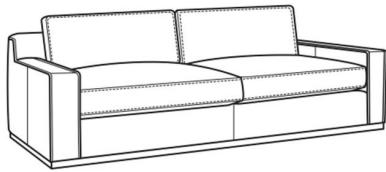

CR LAINE®

STYLE • COMFORT • COLOR

Clark / L4770-05

DESCRIPTION:	Chair (42W)
OUTSIDE:	42"W x 41"D x 33"H
INSIDE:	27"W x 24"D
SEAT:	19"H
ARM:	22.5"H
BACK RAIL:	28"H
COM:	Plain: 117 sq ft
WEIGHT:	130 lbs

L = available in leather

Standard Features:

Box Border Back

Oak wood base. Wood grain pattern is a natural characteristic of oak

French Seamed

May be shown with optional features

CLARK

Standard Seat Cushion:	Comfort Down Seat
Standard Back Pillow:	Comfort Down Back

Also available:

Clark / 4770-07
Ottoman (32W X 24D)
Outside: 32W x 24D x 17H
Inside: 0W x 0D

Clark / L4770-07
Leather Ottoman (32W X 24D)
Outside: 32W x 24D x 17H
Inside: 0W x 0D

Clark / L4770-17
Leather Ottoman (40W X 40D)
Outside: 40W x 40D x 17.5H
Inside: 0W x 0D

Clark / 4770-05
Chair (42W)
Outside: 42W x 41D x 33H
Inside: 27W x 24D

Clark / 4770-20
Sofa (86W)
Outside: 86W x 41D x 33H
Inside: 71W x 24D

Clark / 4770-21
Long Sofa (98W)
Outside: 98W x 41D x 33H
Inside: 83W x 24D