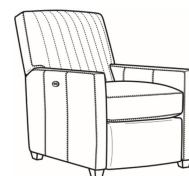

Malcolm / 1775-05MR
 Manual Recliner (30W)
 Outside: 30W x 41.5D x 38.5H
 Inside: 22.5W x 22D

Malcolm / 1775-05PR
 Power Recliner (30W)
 Outside: 30W x 41.5D x 38.5H
 Inside: 22.5W x 22D

Malcolm / 1775-05SW
 Swivel Chair (30.5W)
 Outside: 30.5W x 39D x 36.5H
 Inside: 22W x 22D

Malcolm / 1775-05SWCH
 Channel Back SW Chair (30.5W)
 Outside: 30.5W x 39D x 36.5H
 Inside: 22W x 22D

Malcolm / 1775-05SWMR
 Swivel Manual Recliner (30W)
 Outside: 30W x 41.5D x 38.5H
 Inside: 22.5W x 22D

Malcolm / 1775-05SWPR
 Swivel Power Recliner (30W)
 Outside: 30W x 41.5D x 38.5H
 Inside: 22.5W x 22D

Malcolm / 1775-05SC
 Slipcovered Chair (30.5W)
 Outside: 30.5W x 39D x 36.5H
 Inside: 22W x 22D

Malcolm / 1775-05SWSC
 Slipcovered Swivel Chair (30.5W)
 Outside: 30.5W x 39D x 36.5H
 Inside: 22W x 22D

Malcolm / L1775-05
 Leather Chair (30.5W)
 Outside: 30.5W x 39D x 36.5H
 Inside: 22W x 22D

Malcolm / L1775-05CH
 Leather Channel Back Chair (30.5W)
 Outside: 30.5W x 39D x 36.5H
 Inside: 22W x 22D

Malcolm / L1775-05CHMR
 Leather Manual Recliner Chnl Bk (30W)
 Outside: 30W x 41.5D x 38.5H
 Inside: 22.5W x 22D