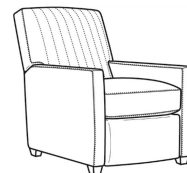

CR LAINE®

STYLE • COMFORT • COLOR

Malcolm / L1775-05SWPR

DESCRIPTION:	Swivel Power Recliner (30W)
OUTSIDE:	30"W x 41.5"D x 38.5"H
INSIDE:	22.5"W x 22"D
SEAT:	21.5"H
ARM:	24.5"H
COM:	Plain: 108 sq ft
WEIGHT:	110 lbs

May be shown with optional features

MALCOLM

Standard Seat Cushion: Hallmark Seat

Also available:

Malcolm / L1775-07
Leather Ottoman (27W X 22D)
Outside: 27W x 22D x 17H
Inside: 0W x 0D

Malcolm / 1775-07
Ottoman (27W X 22D)
Outside: 27W x 22D x 17H
Inside: 0W x 0D

Malcolm / 1775-07SC
Slipcovered Ottoman (27W X 22D)
Outside: 27W x 22D x 17H
Inside: 0W x 0D

Malcolm / 1775-05
Chair (30.5W)
Outside: 30.5W x 39D x 36.5H
Inside: 22W x 22D

Malcolm / 1775-05CH
Channel Back Chair (30.5W)
Outside: 30.5W x 39D x 36.5H
Inside: 22W x 22D

Malcolm / L1775-05PR
Leather Power Recliner (30W)
Outside: 30W x 41.5D x 38.5H
Inside: 22.5W x 22D

Malcolm / L1775-05SW
Leather Swivel Chair (30.5W)
Outside: 30.5W x 39D x 36.5H
Inside: 22W x 22D

Malcolm / L1775-05SWCH
Leather Channel Back SW Chair (30.5W)
Outside: 30.5W x 39D x 36.5H
Inside: 22W x 22D