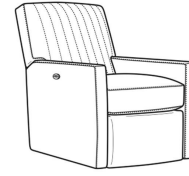

May be shown with optional features

MALCOLM

Standard Seat Cushion: Hallmark Seat

Also available:

Malcolm / L1775-07
Leather Ottoman (27W X 22D)
Outside: 27W x 22D x 17H
Inside: 0W x 0D

Malcolm / 1775-07
Ottoman (27W X 22D)
Outside: 27W x 22D x 17H
Inside: 0W x 0D

Malcolm / 1775-07SC
Slipcovered Ottoman (27W X 22D)
Outside: 27W x 22D x 17H
Inside: 0W x 0D

Malcolm / 1775-05
Chair (30.5W)
Outside: 30.5W x 39D x 36.5H
Inside: 22W x 22D

Malcolm / 1775-05CH
Channel Back Chair (30.5W)
Outside: 30.5W x 39D x 36.5H
Inside: 22W x 22D

Malcolm / 1775-05CHMR
Manual Recliner Chnl Bk (30W)
Outside: 30W x 41.5D x 38.5H
Inside: 22.5W x 22D

Malcolm / 1775-05CHPR
 Power Recliner Chnl Bk (30W)
 Outside: 30W x 41.5D x 38.5H
 Inside: 22.5W x 22D

Malcolm / 1775-05CHSWMR
 Sw Manual Recliner Chnl Bk (30W)
 Outside: 30W x 41.5D x 38.5H
 Inside: 22.5W x 22D

Malcolm / 1775-05CHSWPR
 Sw Power Recliner Chnl Bk (30W)
 Outside: 30W x 41.5D x 38.5H
 Inside: 22.5W x 22D