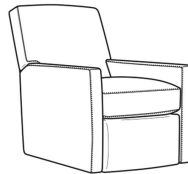

Malcolm / 1775-05SWPR
 Swivel Power Recliner (30W)
 Outside: 30W x 41.5D x 38.5H
 Inside: 22.5W x 22D

Malcolm / 1775-05SC
 Slipcovered Chair (30.5W)
 Outside: 30.5W x 39D x 36.5H
 Inside: 22W x 22D

Malcolm / 1775-05SWSC
 Slipcovered Swivel Chair (30.5W)
 Outside: 30.5W x 39D x 36.5H
 Inside: 22W x 22D

Malcolm / L1775-05
 Leather Chair (30.5W)
 Outside: 30.5W x 39D x 36.5H
 Inside: 22W x 22D

Malcolm / L1775-05CH
 Leather Channel Back Chair (30.5W)
 Outside: 30.5W x 39D x 36.5H
 Inside: 22W x 22D

Malcolm / L1775-05CHMR
 Leather Manual Recliner Chnl Bk (30W)
 Outside: 30W x 41.5D x 38.5H
 Inside: 22.5W x 22D

Malcolm / L1775-05CHPR
 Leather Power Recliner Chnl Bk (30W)
 Outside: 30W x 41.5D x 38.5H
 Inside: 22.5W x 22D

Malcolm / L1775-05MR
Leather Manual Recliner (30W)
Outside: 30W x 41.5D x 38.5H
Inside: 22.5W x 22D

Malcolm / L1775-05PR
Leather Power Recliner (30W)
Outside: 30W x 41.5D x 38.5H
Inside: 22.5W x 22D

Malcolm / L1775-05SW
Leather Swivel Chair (30.5W)
Outside: 30.5W x 39D x 36.5H
Inside: 22W x 22D

Malcolm / L1775-05SWCH
Leather Channel Back SW Chair (30.5W)
Outside: 30.5W x 39D x 36.5H
Inside: 22W x 22D