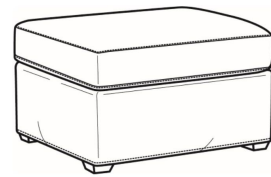

CR LAINE®

STYLE • COMFORT • COLOR

Malcolm / L1775-05SWPR

DESCRIPTION:	Swivel Power Recliner (30W)
OUTSIDE:	30"W x 41.5"D x 38.5"H
INSIDE:	22.5"W x 22"D
SEAT:	21.5"H
ARM:	24.5"H
COM:	Plain: 108 sq ft
WEIGHT:	110 lbs

May be shown with optional features

MALCOLM

Standard Seat Cushion: Hallmark Seat

Also available:

Malcolm / L1775-07
Leather Ottoman (27W X 22D)
Outside: 27W x 22D x 17H
Inside: 0W x 0D

Malcolm / 1775-07
Ottoman (27W X 22D)
Outside: 27W x 22D x 17H
Inside: 0W x 0D

Malcolm / 1775-07SC
Slipcovered Ottoman (27W X 22D)
Outside: 27W x 22D x 17H
Inside: 0W x 0D

Malcolm / 1775-05
Chair (30.5W)
Outside: 30.5W x 39D x 36.5H
Inside: 22W x 22D

Malcolm / 1775-05CH
Channel Back Chair (30.5W)
Outside: 30.5W x 39D x 36.5H
Inside: 22W x 22D