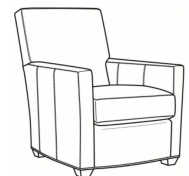

Malcolm / 1775-05MR
 Manual Recliner (30W)
 Outside: 30W x 41.5D x 38.5H
 Inside: 22.5W x 22D

Malcolm / 1775-05PR
 Power Recliner (30W)
 Outside: 30W x 41.5D x 38.5H
 Inside: 22.5W x 22D

Malcolm / 1775-05SW
 Swivel Chair (30.5W)
 Outside: 30.5W x 39D x 36.5H
 Inside: 22W x 22D

Malcolm / 1775-05SWCH
 Channel Back SW Chair (30.5W)
 Outside: 30.5W x 39D x 36.5H
 Inside: 22W x 22D

Malcolm / 1775-05SWMR
 Swivel Manual Recliner (30W)
 Outside: 30W x 41.5D x 38.5H
 Inside: 22.5W x 22D

Malcolm / 1775-05SWPR
 Swivel Power Recliner (30W)
 Outside: 30W x 41.5D x 38.5H
 Inside: 22.5W x 22D

Malcolm / 1775-05SC
 Slipcovered Chair (30.5W)
 Outside: 30.5W x 39D x 36.5H
 Inside: 22W x 22D

Malcolm / 1775-05SWSC
 Slipcovered Swivel Chair (30.5W)
 Outside: 30.5W x 39D x 36.5H
 Inside: 22W x 22D

Malcolm / L1775-05
 Leather Chair (30.5W)
 Outside: 30.5W x 39D x 36.5H
 Inside: 22W x 22D

Malcolm / L1775-05CH
 Leather Channel Back Chair (30.5W)
 Outside: 30.5W x 39D x 36.5H
 Inside: 22W x 22D

Malcolm / L1775-05CHMR
 Leather Manual Recliner Chnl Bk (30W)
 Outside: 30W x 41.5D x 38.5H
 Inside: 22.5W x 22D