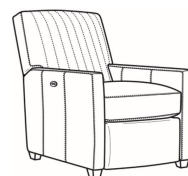

Malcolm / L1775-05CHPR
Leather Power Recliner Chnl Bk (30W)
Outside: 30W x 41.5D x 38.5H
Inside: 22.5W x 22D