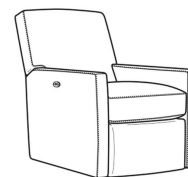

Malcolm / 1775-05CHSWPR  
 Sw Power Recliner Chnl Bk (30W)  
 Outside: 30W x 41.5D x 38.5H  
 Inside: 22.5W x 22D

Malcolm / 1775-05MR  
 Manual Recliner (30W)  
 Outside: 30W x 41.5D x 38.5H  
 Inside: 22.5W x 22D

Malcolm / 1775-05PR  
 Power Recliner (30W)  
 Outside: 30W x 41.5D x 38.5H  
 Inside: 22.5W x 22D

Malcolm / 1775-05SW  
 Swivel Chair (30.5W)  
 Outside: 30.5W x 39D x 36.5H  
 Inside: 22W x 22D

Malcolm / 1775-05SWCH  
 Channel Back SW Chair (30.5W)  
 Outside: 30.5W x 39D x 36.5H  
 Inside: 22W x 22D

Malcolm / 1775-05SWMR  
 Swivel Manual Recliner (30W)  
 Outside: 30W x 41.5D x 38.5H  
 Inside: 22.5W x 22D

Malcolm / 1775-05SWPR  
 Swivel Power Recliner (30W)  
 Outside: 30W x 41.5D x 38.5H  
 Inside: 22.5W x 22D

Malcolm / 1775-05SC  
 Slipcovered Chair (30.5W)  
 Outside: 30.5W x 39D x 36.5H  
 Inside: 22W x 22D

Malcolm / 1775-05SWSC  
 Slipcovered Swivel Chair (30.5W)  
 Outside: 30.5W x 39D x 36.5H  
 Inside: 22W x 22D