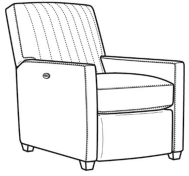

## MALCOLM

Standard Seat Cushion: Hallmark Seat

### Also available:

Malcolm / L1775-07  
Leather Ottoman (27W X 22D)  
Outside: 27W x 22D x 17H  
Inside: 0W x 0D

Malcolm / 1775-07  
Ottoman (27W X 22D)  
Outside: 27W x 22D x 17H  
Inside: 0W x 0D

Malcolm / 1775-07SC  
Slipcovered Ottoman (27W X 22D)  
Outside: 27W x 22D x 17H  
Inside: 0W x 0D

Malcolm / 1775-05  
Chair (30.5W)  
Outside: 30.5W x 39D x 36.5H  
Inside: 22W x 22D

Malcolm / 1775-05CH  
Channel Back Chair (30.5W)  
Outside: 30.5W x 39D x 36.5H  
Inside: 22W x 22D

Malcolm / 1775-05CHMR  
Manual Recliner Chnl Bk (30W)  
Outside: 30W x 41.5D x 38.5H  
Inside: 22.5W x 22D

Malcolm / 1775-05CHPR  
 Power Recliner Chnl Bk (30W)  
 Outside: 30W x 41.5D x 38.5H  
 Inside: 22.5W x 22D

Malcolm / 1775-05CHSWMR  
 Sw Manual Recliner Chnl Bk (30W)  
 Outside: 30W x 41.5D x 38.5H  
 Inside: 22.5W x 22D