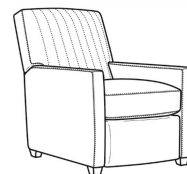

## MALCOLM

Standard Seat Cushion: Hallmark Seat

### Also available:

Malcolm / L1775-07  
Leather Ottoman (27W X 22D)  
Outside: 27W x 22D x 17H  
Inside: 0W x 0D

Malcolm / 1775-07  
Ottoman (27W X 22D)  
Outside: 27W x 22D x 17H  
Inside: 0W x 0D

Malcolm / 1775-07SC  
Slipcovered Ottoman (27W X 22D)  
Outside: 27W x 22D x 17H  
Inside: 0W x 0D

Malcolm / 1775-05  
Chair (30.5W)  
Outside: 30.5W x 39D x 36.5H  
Inside: 22W x 22D

Malcolm / 1775-05CH  
Channel Back Chair (30.5W)  
Outside: 30.5W x 39D x 36.5H  
Inside: 22W x 22D

Malcolm / 1775-05CHMR  
Manual Recliner Chnl Bk (30W)  
Outside: 30W x 41.5D x 38.5H  
Inside: 22.5W x 22D

Malcolm / 1775-05CHPR  
 Power Recliner Chnl Bk (30W)  
 Outside: 30W x 41.5D x 38.5H  
 Inside: 22.5W x 22D

Malcolm / 1775-05CHSWMR  
 Sw Manual Recliner Chnl Bk (30W)  
 Outside: 30W x 41.5D x 38.5H  
 Inside: 22.5W x 22D