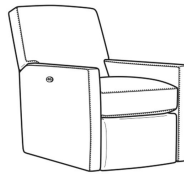

Malcolm / L1775-05  
 Leather Chair (30.5W)  
 Outside: 30.5W x 39D x 36.5H  
 Inside: 22W x 22D

Malcolm / L1775-05CH  
 Leather Channel Back Chair (30.5W)  
 Outside: 30.5W x 39D x 36.5H  
 Inside: 22W x 22D

Malcolm / L1775-05CHMR  
 Leather Manual Recliner Chnl Bk (30W)  
 Outside: 30W x 41.5D x 38.5H  
 Inside: 22.5W x 22D

Malcolm / L1775-05CHPR  
 Leather Power Recliner Chnl Bk (30W)  
 Outside: 30W x 41.5D x 38.5H  
 Inside: 22.5W x 22D

Malcolm / L1775-05MR  
Leather Manual Recliner (30W)  
Outside: 30W x 41.5D x 38.5H  
Inside: 22.5W x 22D

Malcolm / L1775-05PR  
Leather Power Recliner (30W)  
Outside: 30W x 41.5D x 38.5H  
Inside: 22.5W x 22D

Malcolm / L1775-05SW  
Leather Swivel Chair (30.5W)  
Outside: 30.5W x 39D x 36.5H  
Inside: 22W x 22D

Malcolm / L1775-05SWCH  
Leather Channel Back SW Chair (30.5W)  
Outside: 30.5W x 39D x 36.5H  
Inside: 22W x 22D