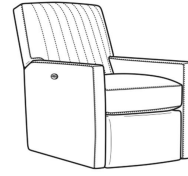

### Also available:

Malcolm / L1775-07  
Leather Ottoman (27W X 22D)  
Outside: 27W x 22D x 17H  
Inside: 0W x 0D

Malcolm / 1775-07  
Ottoman (27W X 22D)  
Outside: 27W x 22D x 17H  
Inside: 0W x 0D

Malcolm / 1775-07SC  
Slipcovered Ottoman (27W X 22D)  
Outside: 27W x 22D x 17H  
Inside: 0W x 0D

Malcolm / 1775-05  
Chair (30.5W)  
Outside: 30.5W x 39D x 36.5H  
Inside: 22W x 22D

Malcolm / 1775-05CH  
Channel Back Chair (30.5W)  
Outside: 30.5W x 39D x 36.5H  
Inside: 22W x 22D

Malcolm / 1775-05CHMR  
Manual Recliner Chnl Bk (30W)  
Outside: 30W x 41.5D x 38.5H  
Inside: 22.5W x 22D

Malcolm / 1775-05CHPR  
 Power Recliner Chnl Bk (30W)  
 Outside: 30W x 41.5D x 38.5H  
 Inside: 22.5W x 22D

Malcolm / 1775-05CHSWMR  
 Sw Manual Recliner Chnl Bk (30W)  
 Outside: 30W x 41.5D x 38.5H  
 Inside: 22.5W x 22D

Malcolm / 1775-05CHSWPR  
 Sw Power Recliner Chnl Bk (30W)  
 Outside: 30W x 41.5D x 38.5H  
 Inside: 22.5W x 22D

Malcolm / 1775-05MR  
 Manual Recliner (30W)  
 Outside: 30W x 41.5D x 38.5H  
 Inside: 22.5W x 22D