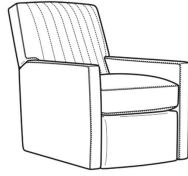

### Also available:

Malcolm / L1775-07  
Leather Ottoman (27W X 22D)  
Outside: 27W x 22D x 17H  
Inside: 0W x 0D

Malcolm / 1775-07  
Ottoman (27W X 22D)  
Outside: 27W x 22D x 17H  
Inside: 0W x 0D

Malcolm / 1775-07SC  
Slipcovered Ottoman (27W X 22D)  
Outside: 27W x 22D x 17H  
Inside: 0W x 0D

Malcolm / 1775-05  
Chair (30.5W)  
Outside: 30.5W x 39D x 36.5H  
Inside: 22W x 22D

Malcolm / 1775-05CH  
Channel Back Chair (30.5W)  
Outside: 30.5W x 39D x 36.5H  
Inside: 22W x 22D

Malcolm / 1775-05CHMR  
Manual Recliner Chnl Bk (30W)  
Outside: 30W x 41.5D x 38.5H  
Inside: 22.5W x 22D

Malcolm / 1775-05CHPR  
 Power Recliner Chnl Bk (30W)  
 Outside: 30W x 41.5D x 38.5H  
 Inside: 22.5W x 22D

Malcolm / 1775-05CHSWMR  
 Sw Manual Recliner Chnl Bk (30W)  
 Outside: 30W x 41.5D x 38.5H  
 Inside: 22.5W x 22D

Malcolm / 1775-05CHSWPR  
 Sw Power Recliner Chnl Bk (30W)  
 Outside: 30W x 41.5D x 38.5H  
 Inside: 22.5W x 22D

Malcolm / 1775-05MR  
 Manual Recliner (30W)  
 Outside: 30W x 41.5D x 38.5H  
 Inside: 22.5W x 22D