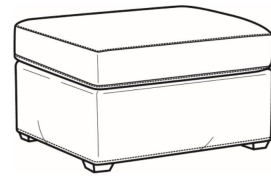

## MALCOLM

Standard Seat Cushion: Hallmark Seat

### Also available:

Malcolm / L1775-07  
Leather Ottoman (27W X 22D)  
Outside: 27W x 22D x 17H  
Inside: 0W x 0D

Malcolm / 1775-07  
Ottoman (27W X 22D)  
Outside: 27W x 22D x 17H  
Inside: 0W x 0D

Malcolm / 1775-07SC  
Slipcovered Ottoman (27W X 22D)  
Outside: 27W x 22D x 17H  
Inside: 0W x 0D

Malcolm / 1775-05  
Chair (30.5W)  
Outside: 30.5W x 39D x 36.5H  
Inside: 22W x 22D

Malcolm / 1775-05CH  
Channel Back Chair (30.5W)  
Outside: 30.5W x 39D x 36.5H  
Inside: 22W x 22D

Malcolm / 1775-05CHMR  
Manual Recliner Chnl Bk (30W)  
Outside: 30W x 41.5D x 38.5H  
Inside: 22.5W x 22D