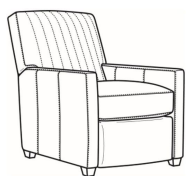

Malcolm / 1775-05MR
 Manual Recliner (30W)
 Outside: 30W x 41.5D x 38.5H
 Inside: 22.5W x 22D

Malcolm / 1775-05PR
 Power Recliner (30W)
 Outside: 30W x 41.5D x 38.5H
 Inside: 22.5W x 22D

Malcolm / 1775-05SW
 Swivel Chair (30.5W)
 Outside: 30.5W x 39D x 36.5H
 Inside: 22W x 22D

Malcolm / 1775-05SWCH
 Channel Back SW Chair (30.5W)
 Outside: 30.5W x 39D x 36.5H
 Inside: 22W x 22D

Malcolm / 1775-05SWMR
 Swivel Manual Recliner (30W)
 Outside: 30W x 41.5D x 38.5H
 Inside: 22.5W x 22D

Malcolm / 1775-05SWPR
 Swivel Power Recliner (30W)
 Outside: 30W x 41.5D x 38.5H
 Inside: 22.5W x 22D

Malcolm / 1775-05SC
 Slipcovered Chair (30.5W)
 Outside: 30.5W x 39D x 36.5H
 Inside: 22W x 22D

Malcolm / 1775-05SWSC
 Slipcovered Swivel Chair (30.5W)
 Outside: 30.5W x 39D x 36.5H
 Inside: 22W x 22D

Malcolm / L1775-05
 Leather Chair (30.5W)
 Outside: 30.5W x 39D x 36.5H
 Inside: 22W x 22D

Malcolm / L1775-05CH
 Leather Channel Back Chair (30.5W)
 Outside: 30.5W x 39D x 36.5H
 Inside: 22W x 22D

Malcolm / L1775-05CHMR
 Leather Manual Recliner Chnl Bk (30W)
 Outside: 30W x 41.5D x 38.5H
 Inside: 22.5W x 22D