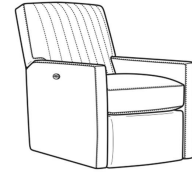

May be shown with optional features

MALCOLM

Standard Seat Cushion: Hallmark Seat

Also available:

Malcolm / L1775-07
Leather Ottoman (27W X 22D)
Outside: 27W x 22D x 17H
Inside: 0W x 0D

Malcolm / 1775-07
Ottoman (27W X 22D)
Outside: 27W x 22D x 17H
Inside: 0W x 0D

Malcolm / 1775-07SC
Slipcovered Ottoman (27W X 22D)
Outside: 27W x 22D x 17H
Inside: 0W x 0D

Malcolm / 1775-05
Chair (30.5W)
Outside: 30.5W x 39D x 36.5H
Inside: 22W x 22D

Malcolm / 1775-05CH
Channel Back Chair (30.5W)
Outside: 30.5W x 39D x 36.5H
Inside: 22W x 22D

Malcolm / 1775-05CHMR
Manual Recliner Chnl Bk (30W)
Outside: 30W x 41.5D x 38.5H
Inside: 22.5W x 22D

Malcolm / 1775-05CHPR
 Power Recliner Chnl Bk (30W)
 Outside: 30W x 41.5D x 38.5H
 Inside: 22.5W x 22D

Malcolm / 1775-05CHSWMR
 Swivel Manual Recliner Chnl Bk
 Outside: 30W x 41.5D x 38.5H
 Inside: 22.5W x 22D

Malcolm / 1775-05CHSWPR
 Swivel Power Recliner Chnl Bk
 Outside: 30W x 41.5D x 38.5H
 Inside: 22.5W x 22D