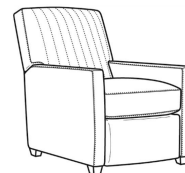

May be shown with optional features

MALCOLM

Standard Seat Cushion: Hallmark Seat

Also available:

Malcolm / L1775-07
Leather Ottoman (27W X 22D)
Outside: 27W x 22D x 17H
Inside: 0W x 0D

Malcolm / 1775-07
Ottoman (27W X 22D)
Outside: 27W x 22D x 17H
Inside: 0W x 0D

Malcolm / 1775-07SC
Slipcovered Ottoman (27W X 22D)
Outside: 27W x 22D x 17H
Inside: 0W x 0D

Malcolm / 1775-05
Chair (30.5W)
Outside: 30.5W x 39D x 36.5H
Inside: 22W x 22D

Malcolm / 1775-05CH
Channel Back Chair (30.5W)
Outside: 30.5W x 39D x 36.5H
Inside: 22W x 22D

Malcolm / 1775-05CHMR
Manual Recliner Chnl Bk (30W)
Outside: 30W x 41.5D x 38.5H
Inside: 22.5W x 22D

Malcolm / 1775-05CHPR
 Power Recliner Chnl Bk (30W)
 Outside: 30W x 41.5D x 38.5H
 Inside: 22.5W x 22D

Malcolm / L1775-05PR
Leather Power Recliner (30W)
Outside: 30W x 41.5D x 38.5H
Inside: 22.5W x 22D

Malcolm / L1775-05SW
Leather Swivel Chair (30.5W)
Outside: 30.5W x 39D x 36.5H
Inside: 22W x 22D

Malcolm / L1775-05SWCH
Leather Channel Back SW Chair (30.5W)
Outside: 30.5W x 39D x 36.5H
Inside: 22W x 22D