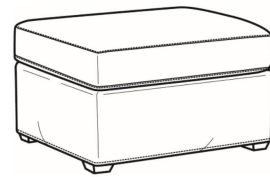

CR LAINE®

STYLE • COMFORT • COLOR

Malcolm / L1775-05CHSWPR

DESCRIPTION:	Swivel Power Recliner Chnl Bk
OUTSIDE:	30"W x 41.5"D x 38.5"H
INSIDE:	22.5"W x 22"D
SEAT:	21.5"H
ARM:	24.5"H
COM:	Plain: 108 sq ft
WEIGHT:	110 lbs

L = available in leather

SC = available slipcovered

Standard Features:

French Seamed

Allow 18" distance from wall for reclining position. Fully Reclined Depth: 69D

Battery option not available on swivel power recliners

May be shown with optional features

MALCOLM

Standard Seat Cushion: Hallmark Seat

Also available:

Malcolm / L1775-07
Leather Ottoman (27W X 22D)
Outside: 27W x 22D x 17H
Inside: 0W x 0D

Malcolm / 1775-07
Ottoman (27W X 22D)
Outside: 27W x 22D x 17H
Inside: 0W x 0D

Malcolm / 1775-07SC
Slipcovered Ottoman (27W X 22D)
Outside: 27W x 22D x 17H
Inside: 0W x 0D

Malcolm / 1775-05
Chair (30.5W)
Outside: 30.5W x 39D x 36.5H
Inside: 22W x 22D

Malcolm / 1775-05CH
Channel Back Chair (30.5W)
Outside: 30.5W x 39D x 36.5H
Inside: 22W x 22D