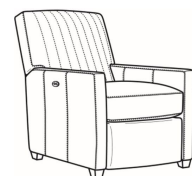

Malcolm / 1775-05MR
 Manual Recliner (30W)
 Outside: 30W x 41.5D x 38.5H
 Inside: 22.5W x 22D

Malcolm / 1775-05PR
 Power Recliner (30W)
 Outside: 30W x 41.5D x 38.5H
 Inside: 22.5W x 22D

Malcolm / 1775-05SW
 Swivel Chair (30.5W)
 Outside: 30.5W x 39D x 36.5H
 Inside: 22W x 22D

Malcolm / 1775-05SWCH
 Channel Back SW Chair (30.5W)
 Outside: 30.5W x 39D x 36.5H
 Inside: 22W x 22D

Malcolm / 1775-05SWMR
 Swivel Manual Recliner (30W)
 Outside: 30W x 41.5D x 38.5H
 Inside: 22.5W x 22D

Malcolm / 1775-05SWPR
 Swivel Power Recliner (30W)
 Outside: 30W x 41.5D x 38.5H
 Inside: 22.5W x 22D

Malcolm / 1775-05SC
 Slipcovered Chair (30.5W)
 Outside: 30.5W x 39D x 36.5H
 Inside: 22W x 22D

Malcolm / 1775-05SWSC
 Slipcovered Swivel Chair (30.5W)
 Outside: 30.5W x 39D x 36.5H
 Inside: 22W x 22D

Malcolm / L1775-05
 Leather Chair (30.5W)
 Outside: 30.5W x 39D x 36.5H
 Inside: 22W x 22D

Malcolm / L1775-05CH
 Leather Channel Back Chair (30.5W)
 Outside: 30.5W x 39D x 36.5H
 Inside: 22W x 22D

Malcolm / L1775-05CHMR
 Leather Manual Recliner Chnl Bk (30W)
 Outside: 30W x 41.5D x 38.5H
 Inside: 22.5W x 22D