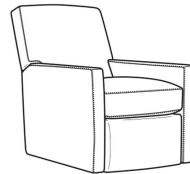

Malcolm / 1775-05SWPR
 Swivel Power Recliner (30W)
 Outside: 30W x 41.5D x 38.5H
 Inside: 22.5W x 22D

Malcolm / 1775-05SC
 Slipcovered Chair (30.5W)
 Outside: 30.5W x 39D x 36.5H
 Inside: 22W x 22D

Malcolm / 1775-05SWSC
 Slipcovered Swivel Chair (30.5W)
 Outside: 30.5W x 39D x 36.5H
 Inside: 22W x 22D

Malcolm / L1775-05
 Leather Chair (30.5W)
 Outside: 30.5W x 39D x 36.5H
 Inside: 22W x 22D

Malcolm / L1775-05CH
 Leather Channel Back Chair (30.5W)
 Outside: 30.5W x 39D x 36.5H
 Inside: 22W x 22D

Malcolm / L1775-05CHMR
 Leather Manual Recliner Chnl Bk (30W)
 Outside: 30W x 41.5D x 38.5H
 Inside: 22.5W x 22D

Malcolm / L1775-05CHPR
 Leather Power Recliner Chnl Bk (30W)
 Outside: 30W x 41.5D x 38.5H
 Inside: 22.5W x 22D

Malcolm / L1775-05MR
Leather Manual Recliner (30W)
Outside: 30W x 41.5D x 38.5H
Inside: 22.5W x 22D

Malcolm / L1775-05PR
Leather Power Recliner (30W)
Outside: 30W x 41.5D x 38.5H
Inside: 22.5W x 22D

Malcolm / L1775-05SW
Leather Swivel Chair (30.5W)
Outside: 30.5W x 39D x 36.5H
Inside: 22W x 22D

Malcolm / L1775-05SWCH
Leather Channel Back SW Chair (30.5W)
Outside: 30.5W x 39D x 36.5H
Inside: 22W x 22D