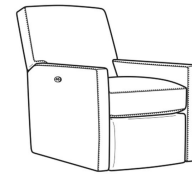

Malcolm / L1775-05
 Leather Chair (30.5W)
 Outside: 30.5W x 39D x 36.5H
 Inside: 22W x 22D

Malcolm / L1775-05CH
 Leather Channel Back Chair (30.5W)
 Outside: 30.5W x 39D x 36.5H
 Inside: 22W x 22D

Malcolm / L1775-05CHMR
 Leather Manual Recliner Chnl Bk (30W)
 Outside: 30W x 41.5D x 38.5H
 Inside: 22.5W x 22D

Malcolm / L1775-05CHPR
 Leather Power Recliner Chnl Bk (30W)
 Outside: 30W x 41.5D x 38.5H
 Inside: 22.5W x 22D

Malcolm / L1775-05MR
Leather Manual Recliner (30W)
Outside: 30W x 41.5D x 38.5H
Inside: 22.5W x 22D

Malcolm / L1775-05PR
Leather Power Recliner (30W)
Outside: 30W x 41.5D x 38.5H
Inside: 22.5W x 22D

Malcolm / L1775-05SW
Leather Swivel Chair (30.5W)
Outside: 30.5W x 39D x 36.5H
Inside: 22W x 22D

Malcolm / L1775-05SWCH
Leather Channel Back SW Chair (30.5W)
Outside: 30.5W x 39D x 36.5H
Inside: 22W x 22D

Malcolm / L1775-05SWMR
Leather Swivel Manual Recliner (30W)
Outside: 30W x 41.5D x 38.5H
Inside: 22.5W x 22D

Malcolm / L1775-05SWPR
Leather Swivel Power Recliner (30W)
Outside: 30W x 41.5D x 38.5H
Inside: 22.5W x 22D