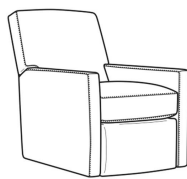

Malcolm / 1775-05CHSWMR
 Swivel Manual Recliner Chnl Bk
 Outside: 30W x 41.5D x 38.5H
 Inside: 22.5W x 22D

Malcolm / 1775-05CHSWPR
 Swivel Power Recliner Chnl Bk
 Outside: 30W x 41.5D x 38.5H
 Inside: 22.5W x 22D

Malcolm / 1775-05MR
 Manual Recliner (30W)
 Outside: 30W x 41.5D x 38.5H
 Inside: 22.5W x 22D

Malcolm / 1775-05PR
 Power Recliner (30W)
 Outside: 30W x 41.5D x 38.5H
 Inside: 22.5W x 22D

Malcolm / 1775-05SW
 Swivel Chair (30.5W)
 Outside: 30.5W x 39D x 36.5H
 Inside: 22W x 22D

Malcolm / 1775-05SWCH
 Channel Back SW Chair (30.5W)
 Outside: 30.5W x 39D x 36.5H
 Inside: 22W x 22D

Malcolm / 1775-05SWMR
 Swivel Manual Recliner (30W)
 Outside: 30W x 41.5D x 38.5H
 Inside: 22.5W x 22D

Malcolm / 1775-05SWPR
 Swivel Power Recliner (30W)
 Outside: 30W x 41.5D x 38.5H
 Inside: 22.5W x 22D

Malcolm / 1775-05SC
 Slipcovered Chair (30.5W)
 Outside: 30.5W x 39D x 36.5H
 Inside: 22W x 22D

Malcolm / 1775-05SWSC
 Slipcovered Swivel Chair (30.5W)
 Outside: 30.5W x 39D x 36.5H
 Inside: 22W x 22D