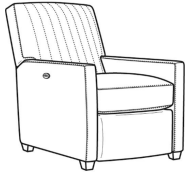

May be shown with optional features

MALCOLM

Standard Seat Cushion: Hallmark Seat

Also available:

Malcolm / L1775-07
Leather Ottoman (27W X 22D)
Outside: 27W x 22D x 17H
Inside: 0W x 0D

Malcolm / 1775-07
Ottoman (27W X 22D)
Outside: 27W x 22D x 17H
Inside: 0W x 0D

Malcolm / 1775-07SC
Slipcovered Ottoman (27W X 22D)
Outside: 27W x 22D x 17H
Inside: 0W x 0D

Malcolm / 1775-05
Chair (30.5W)
Outside: 30.5W x 39D x 36.5H
Inside: 22W x 22D

Malcolm / 1775-05CH
Channel Back Chair (30.5W)
Outside: 30.5W x 39D x 36.5H
Inside: 22W x 22D

Malcolm / 1775-05CHMR
Manual Recliner Chnl Bk (30W)
Outside: 30W x 41.5D x 38.5H
Inside: 22.5W x 22D

Malcolm / 1775-05CHPR
 Power Recliner Chnl Bk (30W)
 Outside: 30W x 41.5D x 38.5H
 Inside: 22.5W x 22D

Malcolm / 1775-05CHSWMR
 Swivel Manual Recliner Chnl Bk
 Outside: 30W x 41.5D x 38.5H
 Inside: 22.5W x 22D

Malcolm / 1775-05CHSWPR
 Swivel Power Recliner Chnl Bk
 Outside: 30W x 41.5D x 38.5H
 Inside: 22.5W x 22D