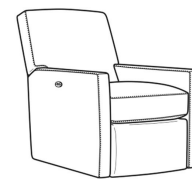

Malcolm / 1775-05CHSWMR
 Swivel Manual Recliner Chnl Bk
 Outside: 30W x 41.5D x 38.5H
 Inside: 22.5W x 22D

Malcolm / 1775-05CHSWPR
 Swivel Power Recliner Chnl Bk
 Outside: 30W x 41.5D x 38.5H
 Inside: 22.5W x 22D

Malcolm / 1775-05MR
 Manual Recliner (30W)
 Outside: 30W x 41.5D x 38.5H
 Inside: 22.5W x 22D

Malcolm / 1775-05PR
 Power Recliner (30W)
 Outside: 30W x 41.5D x 38.5H
 Inside: 22.5W x 22D

Malcolm / 1775-05SW
 Swivel Chair (30.5W)
 Outside: 30.5W x 39D x 36.5H
 Inside: 22W x 22D

Malcolm / 1775-05SWCH
 Channel Back SW Chair (30.5W)
 Outside: 30.5W x 39D x 36.5H
 Inside: 22W x 22D

Malcolm / 1775-05SWMR
 Swivel Manual Recliner (30W)
 Outside: 30W x 41.5D x 38.5H
 Inside: 22.5W x 22D

Malcolm / 1775-05SWPR
 Swivel Power Recliner (30W)
 Outside: 30W x 41.5D x 38.5H
 Inside: 22.5W x 22D

Malcolm / 1775-05SC
 Slipcovered Chair (30.5W)
 Outside: 30.5W x 39D x 36.5H
 Inside: 22W x 22D

Malcolm / 1775-05SWSC
 Slipcovered Swivel Chair (30.5W)
 Outside: 30.5W x 39D x 36.5H
 Inside: 22W x 22D