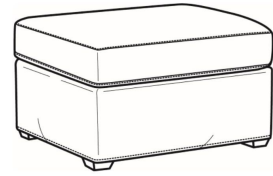

L = available in leather

SC = available slipcovered

Standard Features:

French Seamed

Allow 18" distance from wall for reclining position. Fully Reclined Depth: 69D

May be shown with optional features

MALCOLM

Standard Seat Cushion: Hallmark Seat

Also available:

Malcolm / L1775-07
Leather Ottoman (27W X 22D)
Outside: 27W x 22D x 17H
Inside: 0W x 0D

Malcolm / 1775-07
Ottoman (27W X 22D)
Outside: 27W x 22D x 17H
Inside: 0W x 0D

Malcolm / 1775-07SC
Slipcovered Ottoman (27W X 22D)
Outside: 27W x 22D x 17H
Inside: 0W x 0D

Malcolm / 1775-05
Chair (30.5W)
Outside: 30.5W x 39D x 36.5H
Inside: 22W x 22D

Malcolm / 1775-05CH
Channel Back Chair (30.5W)
Outside: 30.5W x 39D x 36.5H
Inside: 22W x 22D