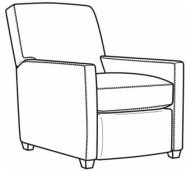

Malcolm / 1775-07SC
Slipcovered Ottoman (27W X 22D)
Outside: 27W x 22D x 17H
Inside: 0W x 0D

Malcolm / 1775-05
Chair (30.5W)
Outside: 30.5W x 39D x 36.5H
Inside: 22W x 22D

Malcolm / 1775-05CH
Channel Back Chair (30.5W)
Outside: 30.5W x 39D x 36.5H
Inside: 22W x 22D

Malcolm / 1775-05CHMR
Manual Recliner Chnl Bk (30W)
Outside: 30W x 41.5D x 38.5H
Inside: 22.5W x 22D

Malcolm / 1775-05CHPR
 Power Recliner Chnl Bk (30W)
 Outside: 30W x 41.5D x 38.5H
 Inside: 22.5W x 22D

Malcolm / 1775-05CHSWMR
 Swivel Manual Recliner Chnl Bk
 Outside: 30W x 41.5D x 38.5H
 Inside: 22.5W x 22D

Malcolm / 1775-05CHSWPR
 Swivel Power Recliner Chnl Bk
 Outside: 30W x 41.5D x 38.5H
 Inside: 22.5W x 22D

Malcolm / 1775-05MR
 Manual Recliner (30W)
 Outside: 30W x 41.5D x 38.5H
 Inside: 22.5W x 22D

Malcolm / 1775-05PR
 Power Recliner (30W)
 Outside: 30W x 41.5D x 38.5H
 Inside: 22.5W x 22D

Malcolm / 1775-05SW
 Swivel Chair (30.5W)
 Outside: 30.5W x 39D x 36.5H
 Inside: 22W x 22D