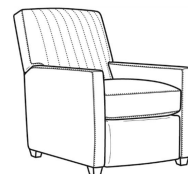

L = available in leather

SC = available slipcovered

Standard Features:

French Seamed

Allow 18" distance from wall for reclining position. Fully Reclined Depth: 69D

May be shown with optional features

MALCOLM

Standard Seat Cushion: Hallmark Seat

Also available:

Malcolm / L1775-07
Leather Ottoman (27W X 22D)
Outside: 27W x 22D x 17H
Inside: 0W x 0D

Malcolm / 1775-07
Ottoman (27W X 22D)
Outside: 27W x 22D x 17H
Inside: 0W x 0D

Malcolm / 1775-07SC
Slipcovered Ottoman (27W X 22D)
Outside: 27W x 22D x 17H
Inside: 0W x 0D

Malcolm / 1775-05
Chair (30.5W)
Outside: 30.5W x 39D x 36.5H
Inside: 22W x 22D

Malcolm / 1775-05CH
Channel Back Chair (30.5W)
Outside: 30.5W x 39D x 36.5H
Inside: 22W x 22D

Malcolm / 1775-05CHMR
Manual Recliner Chnl Bk (30W)
Outside: 30W x 41.5D x 38.5H
Inside: 22.5W x 22D

Malcolm / 1775-05CHPR
 Power Recliner Chnl Bk (30W)
 Outside: 30W x 41.5D x 38.5H
 Inside: 22.5W x 22D