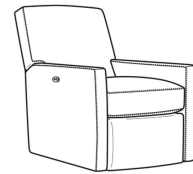

Malcolm / L1775-05
 Leather Chair (30.5W)
 Outside: 30.5W x 39D x 36.5H
 Inside: 22W x 22D

Malcolm / L1775-05CH
 Leather Channel Back Chair (30.5W)
 Outside: 30.5W x 39D x 36.5H
 Inside: 22W x 22D

Malcolm / L1775-05CHMR
 Leather Manual Recliner Chnl Bk (30W)
 Outside: 30W x 41.5D x 38.5H
 Inside: 22.5W x 22D

Malcolm / L1775-05CHPR
 Leather Power Recliner Chnl Bk (30W)
 Outside: 30W x 41.5D x 38.5H
 Inside: 22.5W x 22D

Malcolm / L1775-05MR
Leather Manual Recliner (30W)
Outside: 30W x 41.5D x 38.5H
Inside: 22.5W x 22D

Malcolm / L1775-05PR
Leather Power Recliner (30W)
Outside: 30W x 41.5D x 38.5H
Inside: 22.5W x 22D

Malcolm / L1775-05SW
Leather Swivel Chair (30.5W)
Outside: 30.5W x 39D x 36.5H
Inside: 22W x 22D

Malcolm / L1775-05SWCH
Leather Channel Back SW Chair (30.5W)
Outside: 30.5W x 39D x 36.5H
Inside: 22W x 22D

Malcolm / L1775-05SWMR
Leather Swivel Manual Recliner (30W)
Outside: 30W x 41.5D x 38.5H
Inside: 22.5W x 22D

Malcolm / L1775-05SWPR
Leather Swivel Power Recliner (30W)
Outside: 30W x 41.5D x 38.5H
Inside: 22.5W x 22D