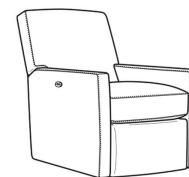

Malcolm / 1775-05CHSWMR
 Swivel Manual Recliner Chnl Bk
 Outside: 30W x 41.5D x 38.5H
 Inside: 22.5W x 22D

Malcolm / 1775-05CHSWPR
 Swivel Power Recliner Chnl Bk
 Outside: 30W x 41.5D x 38.5H
 Inside: 22.5W x 22D

Malcolm / 1775-05MR
 Manual Recliner (30W)
 Outside: 30W x 41.5D x 38.5H
 Inside: 22.5W x 22D

Malcolm / 1775-05PR
 Power Recliner (30W)
 Outside: 30W x 41.5D x 38.5H
 Inside: 22.5W x 22D

Malcolm / 1775-05SW
 Swivel Chair (30.5W)
 Outside: 30.5W x 39D x 36.5H
 Inside: 22W x 22D

Malcolm / 1775-05SWCH
 Channel Back SW Chair (30.5W)
 Outside: 30.5W x 39D x 36.5H
 Inside: 22W x 22D

Malcolm / 1775-05SWMR
 Swivel Manual Recliner (30W)
 Outside: 30W x 41.5D x 38.5H
 Inside: 22.5W x 22D

Malcolm / 1775-05SWPR
 Swivel Power Recliner (30W)
 Outside: 30W x 41.5D x 38.5H
 Inside: 22.5W x 22D

Malcolm / 1775-05SC
 Slipcovered Chair (30.5W)
 Outside: 30.5W x 39D x 36.5H
 Inside: 22W x 22D

Malcolm / 1775-05SWSC
 Slipcovered Swivel Chair (30.5W)
 Outside: 30.5W x 39D x 36.5H
 Inside: 22W x 22D