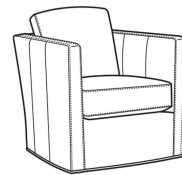

## Miles / L1765-05

DESCRIPTION:	Chair (30W)
OUTSIDE:	30"W x 35"D x 34"H
INSIDE:	22"W x 19"D
SEAT:	20"H
ARM:	29"H
BACK RAIL:	28"H
COM:	Plain: 95 sq ft
WEIGHT:	75 lbs

**L** = available in leather

### Standard Features:

Box Border Back

French Seamed

May be shown with optional features

### Also available:

Miles / 1765-05

Chair (30W)

Outside: 30W x 35D x 34H

Inside: 22W x 19D

Miles / 1765-05SW

Swivel Chair (30W)

Outside: 30W x 35D x 34H

Inside: 22W x 19D

Miles / L1765-05SW

Leather Swivel Chair (30W)

Outside: 30W x 35D x 34H

Inside: 22W x 19D