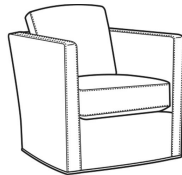

## Miles / L1765-05

DESCRIPTION:	Chair (30W)
OUTSIDE:	30"W x 35"D x 34"H
INSIDE:	22"W x 19"D
SEAT:	20"H
ARM:	29"H
BACK RAIL:	28"H
COM:	Plain: 95 sq ft
WEIGHT:	75 lbs

**L** = available in leather

### Also available:

Miles / 1765-05

Chair (30W)

Outside: 30W x 35D x 34H

Inside: 22W x 19D

Miles / 1765-05SW

Swivel Chair (30W)

Outside: 30W x 35D x 34H

Inside: 22W x 19D

Miles / L1765-05SW

Leather Swivel Chair (30W)

Outside: 30W x 35D x 34H

Inside: 22W x 19D