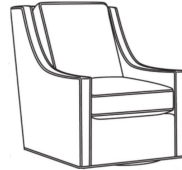

Harper / 1726  
Chair (30W)  
Outside: 30W x 39D x 40H  
Inside: 22W x 21.5D

Harper / 1726-05MR  
Manual Recliner (30.5W)  
Outside: 30.5W x 41D x 40H  
Inside: 22W x 20D

Harper / 1726-05PR  
Power Recliner (30.5W)  
Outside: 30.5W x 41D x 40H  
Inside: 22W x 20D

Harper / 1726-05SWMR  
Swivel Manual Recliner (30.5W)  
Outside: 30.5W x 41D x 40H  
Inside: 22W x 20D

Harper / 1726-05SWPR  
 Swivel Power Recliner (30.5W)  
 Outside: 30.5W x 41D x 40H  
 Inside: 22W x 20D

Harper / 1726-LP  
 Chair (30W)  
 Outside: 30W x 39D x 40H  
 Inside: 22W x 21.5D

Harper / 1726-SG  
 Swivel Glider (30W)  
 Outside: 30W x 39D x 40H  
 Inside: 22W x 21.5D

Harper / 1726-SGLP  
 Swivel Glider (30W)  
 Outside: 30W x 39D x 40H  
 Inside: 22W x 21.5D

Harper / 1726-SW  
 Swivel Chair (30W)  
 Outside: 30W x 39D x 40H  
 Inside: 22W x 21.5D

Harper / 1726-SWLP  
 Swivel Chair (30W)  
 Outside: 30W x 39D x 40H  
 Inside: 22W x 21.5D

Harper / L1726  
 Leather Chair (30W)  
 Outside: 30W x 39D x 40H  
 Inside: 22W x 21.5D