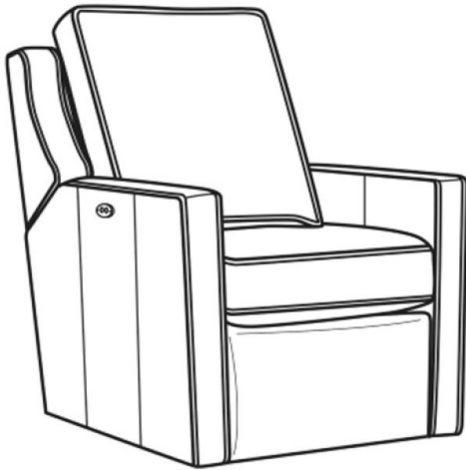

## Harper / L1726-05SWPR

DESCRIPTION:	Swivel Power Recliner (30.5W)
OUTSIDE:	30.5"W x 41"D x 40"H
INSIDE:	22"W x 20"D
SEAT:	20.5"H
ARM:	25.5"H
BACK RAIL:	36.5"H
COM:	Plain: 144 sq ft
WEIGHT:	115 lbs

**L** = available in leather

### Standard Features:

Semi-Attached Box Border Back

Allow 18" distance from wall for reclining position. Fully Reclined Depth: 71.5D

Battery option not available on swivel power recliners

May be shown with optional features

## HARPER

Standard Seat Cushion: Hallmark Seat  
Standard Back Pillow: Fiber Back

Also available:

Harper / L1728  
Leather Ottoman (27W X 22D)  
Outside: 27W x 22D x 17H  
Inside: 0W x 0D

Harper / 1728  
Ottoman (27W X 22D)  
Outside: 27W x 22D x 17H  
Inside: 0W x 0D