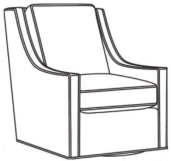

Harper / 1726  
Chair (30W)  
Outside: 30W x 39D x 40H  
Inside: 22W x 21.5D

Harper / 1726-05MR  
Manual Recliner (30.5W)  
Outside: 30.5W x 41D x 40H  
Inside: 22W x 20D

Harper / 1726-05PR  
Power Recliner (30.5W)  
Outside: 30.5W x 41D x 40H  
Inside: 22W x 20D

Harper / 1726-05SWMR  
Swivel Manual Recliner (30.5W)  
Outside: 30.5W x 41D x 40H  
Inside: 22W x 20D

Harper / 1726-05SWPR  
 Swivel Power Recliner (30.5W)  
 Outside: 30.5W x 41D x 40H  
 Inside: 22W x 20D

Harper / 1726-LP  
 Chair (30W)  
 Outside: 30W x 39D x 40H  
 Inside: 22W x 21.5D

Harper / 1726-SG  
 Swivel Glider (30W)  
 Outside: 30W x 39D x 40H  
 Inside: 22W x 21.5D

Harper / 1726-SGLP  
 Swivel Glider (30W)  
 Outside: 30W x 39D x 40H  
 Inside: 22W x 21.5D

Harper / 1726-SW  
 Swivel Chair (30W)  
 Outside: 30W x 39D x 40H  
 Inside: 22W x 21.5D

Harper / 1726-SWLP  
 Swivel Chair (30W)  
 Outside: 30W x 39D x 40H  
 Inside: 22W x 21.5D

Harper / L1726  
 Leather Chair (30W)  
 Outside: 30W x 39D x 40H  
 Inside: 22W x 21.5D