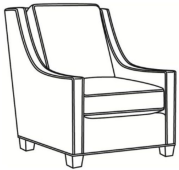

Harper / 1726  
Chair (30W)  
Outside: 30W x 39D x 40H  
Inside: 22W x 21.5D

Harper / 1726-05MR  
Manual Recliner (30.5W)  
Outside: 30.5W x 41D x 40H  
Inside: 22W x 20D

Harper / 1726-05PR  
Power Recliner (30.5W)  
Outside: 30.5W x 41D x 40H  
Inside: 22W x 20D

Harper / 1726-05SWMR  
Swivel Manual Recliner (30.5W)  
Outside: 30.5W x 41D x 40H  
Inside: 22W x 20D

Harper / 1726-05SWPR  
 Swivel Power Recliner (30.5W)  
 Outside: 30.5W x 41D x 40H  
 Inside: 22W x 20D

Harper / 1726-LP  
 Chair (30W)  
 Outside: 30W x 39D x 40H  
 Inside: 22W x 21.5D

Harper / 1726-SG  
 Swivel Glider (30W)  
 Outside: 30W x 39D x 40H  
 Inside: 22W x 21.5D

Harper / 1726-SGLP  
 Swivel Glider (30W)  
 Outside: 30W x 39D x 40H  
 Inside: 22W x 21.5D

Harper / 1726-SW  
 Swivel Chair (30W)  
 Outside: 30W x 39D x 40H  
 Inside: 22W x 21.5D

Harper / 1726-SWLP  
 Swivel Chair (30W)  
 Outside: 30W x 39D x 40H  
 Inside: 22W x 21.5D

Harper / L1726  
 Leather Chair (30W)  
 Outside: 30W x 39D x 40H  
 Inside: 22W x 21.5D