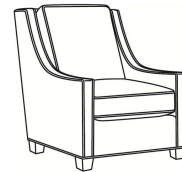

## Harper / L1726-05SWPR

DESCRIPTION:	Swivel Power Recliner (30.5W)
OUTSIDE:	30.5"W x 41"D x 40"H
INSIDE:	22"W x 20"D
SEAT:	20.5"H
ARM:	25.5"H
BACK RAIL:	36.5"H
COM:	Plain: 144 sq ft
WEIGHT:	115 lbs

**L** = available in leather

### Standard Features:

Semi-Attached Box Border Back

Allow 18" distance from wall for reclining position. Fully Reclined Depth: 71.5D

Battery option not available on swivel power recliners

May be shown with optional features

## HARPER

Standard Seat Cushion: Hallmark Seat  
Standard Back Pillow: Fiber Back

Also available:

Harper / L1728  
Leather Ottoman (27W X 22D)  
Outside: 27W x 22D x 17H  
Inside: 0W x 0D

Harper / 1728  
Ottoman (27W X 22D)  
Outside: 27W x 22D x 17H  
Inside: 0W x 0D

Harper / 1726  
Chair (30W)  
Outside: 30W x 39D x 40H  
Inside: 22W x 21.5D

Harper / 1726-05MR  
Manual Recliner (30.5W)  
Outside: 30.5W x 41D x 40H  
Inside: 22W x 20D

Harper / 1726-05PR  
Power Recliner (30.5W)  
Outside: 30.5W x 41D x 40H  
Inside: 22W x 20D