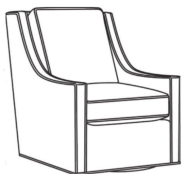

Harper / 1726-05SWPR
 Swivel Power Recliner (30.5W)
 Outside: 30.5W x 41D x 40H
 Inside: 22W x 20D

Harper / 1726-LP
 Chair (30W)
 Outside: 30W x 39D x 40H
 Inside: 22W x 21.5D

Harper / 1726-SG
 Swivel Glider (30W)
 Outside: 30W x 39D x 40H
 Inside: 22W x 21.5D

Harper / 1726-SGLP
 Swivel Glider (30W)
 Outside: 30W x 39D x 40H
 Inside: 22W x 21.5D

Harper / 1726-SW
 Swivel Chair (30W)
 Outside: 30W x 39D x 40H
 Inside: 22W x 21.5D

Harper / 1726-SWLP
 Swivel Chair (30W)
 Outside: 30W x 39D x 40H
 Inside: 22W x 21.5D

Harper / L1726
 Leather Chair (30W)
 Outside: 30W x 39D x 40H
 Inside: 22W x 21.5D

Harper / L1726-05MR
 Leather Manual Recliner (30.5W)
 Outside: 30.5W x 41D x 40H
 Inside: 22W x 20D

Harper / L1726-05PR
 Leather Power Recliner (30.5W)
 Outside: 30.5W x 41D x 40H
 Inside: 22W x 20D

Harper / L1726-05SWPR
 Leather Swivel Power Recliner (30.5W)
 Outside: 30.5W x 41D x 40H
 Inside: 22W x 20D

Harper / L1726-LP
 Leather Chair (30W)
 Outside: 30W x 39D x 40H
 Inside: 22W x 21.5D

Harper / L1726-SG
 Leather Swivel Glider (30W)
 Outside: 30W x 39D x 40H
 Inside: 22W x 21.5D