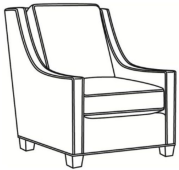

Also available:

Harper / L1728
Leather Ottoman (27W X 22D)
Outside: 27W x 22D x 17H
Inside: 0W x 0D

Harper / 1728
Ottoman (27W X 22D)
Outside: 27W x 22D x 17H
Inside: 0W x 0D

Harper / 1726
Chair (30W)
Outside: 30W x 39D x 40H
Inside: 22W x 21.5D

Harper / 1726-05MR
Manual Recliner (30.5W)
Outside: 30.5W x 41D x 40H
Inside: 22W x 20D

Harper / 1726-05PR
Power Recliner (30.5W)
Outside: 30.5W x 41D x 40H
Inside: 22W x 20D

Harper / 1726-05SWMR
Swivel Manual Recliner (30.5W)
Outside: 30.5W x 41D x 40H
Inside: 22W x 20D

Harper / 1726-05SWPR
 Swivel Power Recliner (30.5W)
 Outside: 30.5W x 41D x 40H
 Inside: 22W x 20D

Harper / 1726-LP
 Chair (30W)
 Outside: 30W x 39D x 40H
 Inside: 22W x 21.5D

Harper / 1726-SG
 Swivel Glider (30W)
 Outside: 30W x 39D x 40H
 Inside: 22W x 21.5D

Harper / 1726-SGLP
 Swivel Glider (30W)
 Outside: 30W x 39D x 40H
 Inside: 22W x 21.5D

Harper / 1726-SW
 Swivel Chair (30W)
 Outside: 30W x 39D x 40H
 Inside: 22W x 21.5D

Harper / 1726-SWLP
 Swivel Chair (30W)
 Outside: 30W x 39D x 40H
 Inside: 22W x 21.5D