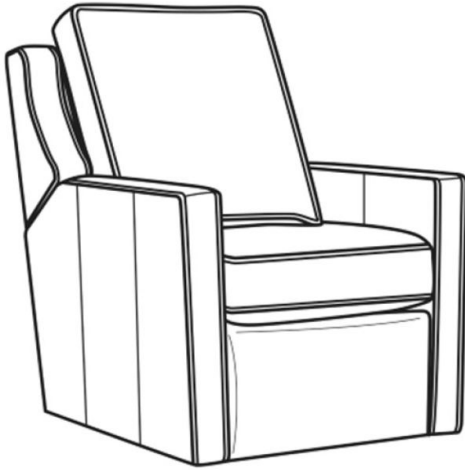

CR LAINE®

STYLE • COMFORT • COLOR

Harper / L1726-05SWMR

DESCRIPTION:	Swivel Manual Recliner (30.5W)
OUTSIDE:	30.5"W x 41"D x 40"H
INSIDE:	22"W x 20"D
SEAT:	20.5"H
ARM:	25.5"H
BACK RAIL:	36.5"H
COM:	Plain: 144 sq ft
WEIGHT:	110 lbs

L = available in leather

Standard Features:

Semi-Attached Box Border Back

Allow 18" distance from wall for reclining position. Fully Reclined Depth: 71.5D

May be shown with optional features

HARPER

Standard Seat Cushion: Hallmark Seat
Standard Back Pillow: Fiber Back

Also available:

Harper / L1728
Leather Ottoman (27W X 22D)
Outside: 27W x 22D x 17H
Inside: 0W x 0D

Harper / 1728
Ottoman (27W X 22D)
Outside: 27W x 22D x 17H
Inside: 0W x 0D

Harper / 1726
Chair (30W)
Outside: 30W x 39D x 40H
Inside: 22W x 21.5D

Harper / 1726-05SWPR
 Swivel Power Recliner (30.5W)
 Outside: 30.5W x 41D x 40H
 Inside: 22W x 20D

Harper / 1726-LP
 Chair (30W)
 Outside: 30W x 39D x 40H
 Inside: 22W x 21.5D

Harper / 1726-SG
 Swivel Glider (30W)
 Outside: 30W x 39D x 40H
 Inside: 22W x 21.5D