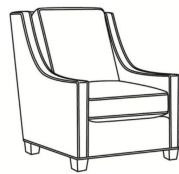

Harper / 1726-05SWPR
 Swivel Power Recliner (30.5W)
 Outside: 30.5W x 41D x 40H
 Inside: 22W x 20D

Harper / 1726-LP
 Chair (30W)
 Outside: 30W x 39D x 40H
 Inside: 22W x 21.5D

Harper / 1726-SG
 Swivel Glider (30W)
 Outside: 30W x 39D x 40H
 Inside: 22W x 21.5D

Harper / 1726-SGLP
 Swivel Glider (30W)
 Outside: 30W x 39D x 40H
 Inside: 22W x 21.5D

Harper / 1726-SW
 Swivel Chair (30W)
 Outside: 30W x 39D x 40H
 Inside: 22W x 21.5D

Harper / 1726-SWLP
 Swivel Chair (30W)
 Outside: 30W x 39D x 40H
 Inside: 22W x 21.5D

Harper / L1726
 Leather Chair (30W)
 Outside: 30W x 39D x 40H
 Inside: 22W x 21.5D

Harper / L1726-05MR
 Leather Manual Recliner (30.5W)
 Outside: 30.5W x 41D x 40H
 Inside: 22W x 20D

Harper / L1726-05PR
 Leather Power Recliner (30.5W)
 Outside: 30.5W x 41D x 40H
 Inside: 22W x 20D

Harper / L1726-05SWPR
 Leather Swivel Power Recliner (30.5W)
 Outside: 30.5W x 41D x 40H
 Inside: 22W x 20D

Harper / L1726-LP
 Leather Chair (30W)
 Outside: 30W x 39D x 40H
 Inside: 22W x 21.5D

Harper / L1726-SG
 Leather Swivel Glider (30W)
 Outside: 30W x 39D x 40H
 Inside: 22W x 21.5D