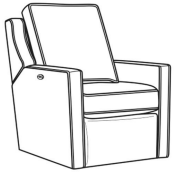

L = available in leather

Standard Features:

Semi-Attached Box Border Back

Allow 18" distance from wall for reclining position. Fully Reclined Depth: 71.5D

May be shown with optional features

HARPER

Standard Seat Cushion: Hallmark Seat
Standard Back Pillow: Fiber Back

Also available:

Harper / L1728
Leather Ottoman (27W X 22D)
Outside: 27W x 22D x 17H
Inside: 0W x 0D

Harper / 1728
Ottoman (27W X 22D)
Outside: 27W x 22D x 17H
Inside: 0W x 0D

Harper / 1726
Chair (30W)
Outside: 30W x 39D x 40H
Inside: 22W x 21.5D

Harper / 1726-05MR
Manual Recliner (30.5W)
Outside: 30.5W x 41D x 40H
Inside: 22W x 20D

Harper / 1726-05PR
Power Recliner (30.5W)
Outside: 30.5W x 41D x 40H
Inside: 22W x 20D

Harper / 1726-05SWMR
Swivel Manual Recliner (30.5W)
Outside: 30.5W x 41D x 40H
Inside: 22W x 20D

Harper / 1726-05SWPR
 Swivel Power Recliner (30.5W)
 Outside: 30.5W x 41D x 40H
 Inside: 22W x 20D

Harper / 1726-LP
 Chair (30W)
 Outside: 30W x 39D x 40H
 Inside: 22W x 21.5D

Harper / 1726-SG
 Swivel Glider (30W)
 Outside: 30W x 39D x 40H
 Inside: 22W x 21.5D