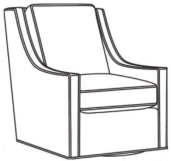

Also available:

Harper / L1728
Leather Ottoman (27W X 22D)
Outside: 27W x 22D x 17H
Inside: 0W x 0D

Harper / 1728
Ottoman (27W X 22D)
Outside: 27W x 22D x 17H
Inside: 0W x 0D

Harper / 1726
Chair (30W)
Outside: 30W x 39D x 40H
Inside: 22W x 21.5D

Harper / 1726-05MR
Manual Recliner (30.5W)
Outside: 30.5W x 41D x 40H
Inside: 22W x 20D

Harper / 1726-05PR
Power Recliner (30.5W)
Outside: 30.5W x 41D x 40H
Inside: 22W x 20D

Harper / 1726-05SWMR
Swivel Manual Recliner (30.5W)
Outside: 30.5W x 41D x 40H
Inside: 22W x 20D

Harper / 1726-05SWPR
 Swivel Power Recliner (30.5W)
 Outside: 30.5W x 41D x 40H
 Inside: 22W x 20D

Harper / 1726-LP
 Chair (30W)
 Outside: 30W x 39D x 40H
 Inside: 22W x 21.5D

Harper / 1726-SG
 Swivel Glider (30W)
 Outside: 30W x 39D x 40H
 Inside: 22W x 21.5D

Harper / 1726-SGLP
 Swivel Glider (30W)
 Outside: 30W x 39D x 40H
 Inside: 22W x 21.5D

Harper / 1726-SW
 Swivel Chair (30W)
 Outside: 30W x 39D x 40H
 Inside: 22W x 21.5D

Harper / 1726-SWLP
 Swivel Chair (30W)
 Outside: 30W x 39D x 40H
 Inside: 22W x 21.5D