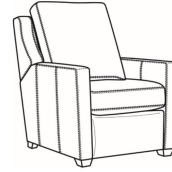

Heath / 1725-05MR
Manual Recliner (30.5W)
Outside: 30.5W x 41D x 40H
Inside: 22W x 20D

Heath / 1725-05PR
Power Recliner (30.5W)
Outside: 30.5W x 41D x 40H
Inside: 22W x 20D

Heath / 1725-LP
Chair (30W)
Outside: 30W x 39D x 40H
Inside: 22W x 21.5D

Heath / 1725-SG
Swivel Glider (30W)
Outside: 30W x 39D x 40H
Inside: 22W x 21.5D

Heath / 1725-SGLP
Swivel Glider (30W)
Outside: 30W x 39D x 40H
Inside: 22W x 21.5D

Heath / 1725-SW
Swivel Chair (30W)
Outside: 30W x 39D x 40H
Inside: 22W x 21.5D

Heath / 1725-SWLP
Swivel Chair (30W)
Outside: 30W x 39D x 40H
Inside: 22W x 21.5D

Heath / L1725
Leather Chair (30W)
Outside: 30W x 39D x 40H
Inside: 22W x 21.5D

Heath / L1725-05MR
Leather Manual Recliner (30.5W)
Outside: 30.5W x 41D x 40H
Inside: 22W x 20D

Heath / L1725-05PR
Leather Power Recliner (30.5W)
Outside: 30.5W x 41D x 40H
Inside: 22W x 20D

Heath / L1725-LP
Leather Chair (30W)
Outside: 30W x 39D x 40H
Inside: 22W x 21.5D

Heath / L1725-SG
Leather Swivel Glider (30W)
Outside: 30W x 39D x 40H
Inside: 22W x 21.5D