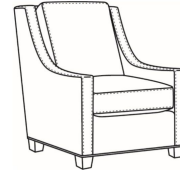

CR LAINE®

STYLE • COMFORT • COLOR

Heath / L1725-SWLP

DESCRIPTION:	Swivel Chair (30W)
OUTSIDE:	30"W x 39"D x 40"H
INSIDE:	22"W x 21.5"D
SEAT:	20"H
ARM:	25"H
BACK RAIL:	36"H
COM:	Plain: 116 sq ft
WEIGHT:	75 lbs

L = available in leather

Standard Features:

- Loose Pillow Box Border Back
- Saddle-Stitched
- May be shown with optional features

	HEATH
Standard Seat Cushion:	Hallmark Seat
Standard Back Pillow:	Fiber Back

Also available:

Heath / L1727
Leather Ottoman (27W X 22D)
Outside: 27W x 22D x 17H
Inside: 0W x 0D

Heath / 1727
Ottoman (27W X 22D)
Outside: 27W x 22D x 17H
Inside: 0W x 0D

Heath / 1725
Chair (30W)
Outside: 30W x 39D x 40H
Inside: 22W x 21.5D

Heath / 1725-05MR
Manual Recliner (30.5W)
Outside: 30.5W x 41D x 40H
Inside: 22W x 20D

Heath / 1725-05PR
Power Recliner (30.5W)
Outside: 30.5W x 41D x 40H
Inside: 22W x 20D

Heath / 1725-LP
Chair (30W)
Outside: 30W x 39D x 40H
Inside: 22W x 21.5D