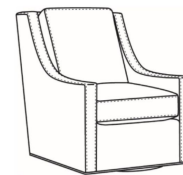

Heath / 1725-05MR
Manual Recliner (30.5W)
Outside: 30.5W x 41D x 40H
Inside: 22W x 20D

Heath / 1725-05PR
Power Recliner (30.5W)
Outside: 30.5W x 41D x 40H
Inside: 22W x 20D

Heath / 1725-LP
Chair (30W)
Outside: 30W x 39D x 40H
Inside: 22W x 21.5D

Heath / 1725-SG
Swivel Glider (30W)
Outside: 30W x 39D x 40H
Inside: 22W x 21.5D

Heath / 1725-SGLP
Swivel Glider (30W)
Outside: 30W x 39D x 40H
Inside: 22W x 21.5D

Heath / 1725-SW
Swivel Chair (30W)
Outside: 30W x 39D x 40H
Inside: 22W x 21.5D

Heath / 1725-SWLP
Swivel Chair (30W)
Outside: 30W x 39D x 40H
Inside: 22W x 21.5D

Heath / L1725
Leather Chair (30W)
Outside: 30W x 39D x 40H
Inside: 22W x 21.5D

Heath / L1725-05MR
Leather Manual Recliner (30.5W)
Outside: 30.5W x 41D x 40H
Inside: 22W x 20D

Heath / L1725-05PR
Leather Power Recliner (30.5W)
Outside: 30.5W x 41D x 40H
Inside: 22W x 20D

Heath / L1725-LP
Leather Chair (30W)
Outside: 30W x 39D x 40H
Inside: 22W x 21.5D

Heath / L1725-SG
Leather Swivel Glider (30W)
Outside: 30W x 39D x 40H
Inside: 22W x 21.5D