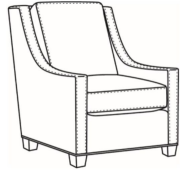

Heath / 1725-05MR
Manual Recliner (30.5W)
Outside: 30.5W x 41D x 40H
Inside: 22W x 20D

Heath / 1725-05PR
Power Recliner (30.5W)
Outside: 30.5W x 41D x 40H
Inside: 22W x 20D

Heath / 1725-LP
Chair (30W)
Outside: 30W x 39D x 40H
Inside: 22W x 21.5D

Heath / 1725-SG
Swivel Glider (30W)
Outside: 30W x 39D x 40H
Inside: 22W x 21.5D

Heath / 1725-SGLP
Swivel Glider (30W)
Outside: 30W x 39D x 40H
Inside: 22W x 21.5D

Heath / 1725-SW
Swivel Chair (30W)
Outside: 30W x 39D x 40H
Inside: 22W x 21.5D

Heath / 1725-SWLP
Swivel Chair (30W)
Outside: 30W x 39D x 40H
Inside: 22W x 21.5D

Heath / L1725
Leather Chair (30W)
Outside: 30W x 39D x 40H
Inside: 22W x 21.5D

Heath / L1725-05MR
Leather Manual Recliner (30.5W)
Outside: 30.5W x 41D x 40H
Inside: 22W x 20D

Heath / L1725-05PR
Leather Power Recliner (30.5W)
Outside: 30.5W x 41D x 40H
Inside: 22W x 20D

Heath / L1725-LP
Leather Chair (30W)
Outside: 30W x 39D x 40H
Inside: 22W x 21.5D

Heath / L1725-SG
Leather Swivel Glider (30W)
Outside: 30W x 39D x 40H
Inside: 22W x 21.5D