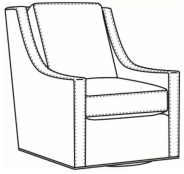

CR LAINE®

STYLE • COMFORT • COLOR

Heath / L1725-SWLP

DESCRIPTION:	Swivel Chair (30W)
OUTSIDE:	30"W x 39"D x 40"H
INSIDE:	22"W x 21.5"D
SEAT:	20"H
ARM:	25"H
BACK RAIL:	36"H
COM:	Plain: 116 sq ft
WEIGHT:	75 lbs

Also available:

Heath / L1727
Leather Ottoman (27W X 22D)
Outside: 27W x 22D x 17H
Inside: 0W x 0D

Heath / 1727
Ottoman (27W X 22D)
Outside: 27W x 22D x 17H
Inside: 0W x 0D

Heath / 1725
Chair (30W)
Outside: 30W x 39D x 40H
Inside: 22W x 21.5D

Heath / 1725-05MR
Manual Recliner (30.5W)
Outside: 30.5W x 41D x 40H
Inside: 22W x 20D

Heath / 1725-05PR
Power Recliner (30.5W)
Outside: 30.5W x 41D x 40H
Inside: 22W x 20D

Heath / 1725-LP
Chair (30W)
Outside: 30W x 39D x 40H
Inside: 22W x 21.5D

Heath / 1725-SG
Swivel Glider (30W)
Outside: 30W x 39D x 40H
Inside: 22W x 21.5D

Heath / 1725-SGLP
Swivel Glider (30W)
Outside: 30W x 39D x 40H
Inside: 22W x 21.5D

Heath / 1725-SW
Swivel Chair (30W)
Outside: 30W x 39D x 40H
Inside: 22W x 21.5D