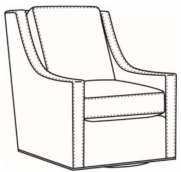

Heath / 1725-05MR
Manual Recliner (30.5W)
Outside: 30.5W x 41D x 40H
Inside: 22W x 20D

Heath / 1725-05PR
Power Recliner (30.5W)
Outside: 30.5W x 41D x 40H
Inside: 22W x 20D

Heath / 1725-LP
Chair (30W)
Outside: 30W x 39D x 40H
Inside: 22W x 21.5D

Heath / 1725-SG
Swivel Glider (30W)
Outside: 30W x 39D x 40H
Inside: 22W x 21.5D

Heath / 1725-SGLP
Swivel Glider (30W)
Outside: 30W x 39D x 40H
Inside: 22W x 21.5D

Heath / 1725-SW
Swivel Chair (30W)
Outside: 30W x 39D x 40H
Inside: 22W x 21.5D

Heath / 1725-SWLP
Swivel Chair (30W)
Outside: 30W x 39D x 40H
Inside: 22W x 21.5D

Heath / L1725
Leather Chair (30W)
Outside: 30W x 39D x 40H
Inside: 22W x 21.5D

Heath / L1725-05MR
Leather Manual Recliner (30.5W)
Outside: 30.5W x 41D x 40H
Inside: 22W x 20D

Heath / L1725-05PR
Leather Power Recliner (30.5W)
Outside: 30.5W x 41D x 40H
Inside: 22W x 20D

Heath / L1725-LP
Leather Chair (30W)
Outside: 30W x 39D x 40H
Inside: 22W x 21.5D

Heath / L1725-SG
Leather Swivel Glider (30W)
Outside: 30W x 39D x 40H
Inside: 22W x 21.5D