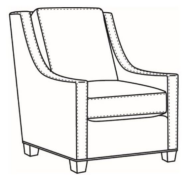

Heath / 1725-05MR
Manual Recliner (30.5W)
Outside: 30.5W x 41D x 40H
Inside: 22W x 20D

Heath / 1725-05PR
Power Recliner (30.5W)
Outside: 30.5W x 41D x 40H
Inside: 22W x 20D

Heath / 1725-LP
Chair (30W)
Outside: 30W x 39D x 40H
Inside: 22W x 21.5D

Heath / 1725-SG
Swivel Glider (30W)
Outside: 30W x 39D x 40H
Inside: 22W x 21.5D

Heath / 1725-SGLP
Swivel Glider (30W)
Outside: 30W x 39D x 40H
Inside: 22W x 21.5D

Heath / 1725-SW
Swivel Chair (30W)
Outside: 30W x 39D x 40H
Inside: 22W x 21.5D

Heath / 1725-SWLP
Swivel Chair (30W)
Outside: 30W x 39D x 40H
Inside: 22W x 21.5D

Heath / L1725
Leather Chair (30W)
Outside: 30W x 39D x 40H
Inside: 22W x 21.5D

Heath / L1725-05MR
Leather Manual Recliner (30.5W)
Outside: 30.5W x 41D x 40H
Inside: 22W x 20D

Heath / L1725-05PR
Leather Power Recliner (30.5W)
Outside: 30.5W x 41D x 40H
Inside: 22W x 20D

Heath / L1725-LP
Leather Chair (30W)
Outside: 30W x 39D x 40H
Inside: 22W x 21.5D

Heath / L1725-SG
Leather Swivel Glider (30W)
Outside: 30W x 39D x 40H
Inside: 22W x 21.5D