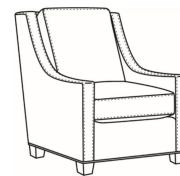

CR LAINE®

STYLE • COMFORT • COLOR

Heath / L1725-SWLP

DESCRIPTION:	Swivel Chair (30W)
OUTSIDE:	30"W x 39"D x 40"H
INSIDE:	22"W x 21.5"D
SEAT:	20"H
ARM:	25"H
BACK RAIL:	36"H
COM:	Plain: 116 sq ft
WEIGHT:	75 lbs

Also available:

Heath / L1727
Leather Ottoman (27W X 22D)
Outside: 27W x 22D x 17H
Inside: 0W x 0D

Heath / 1727
Ottoman (27W X 22D)
Outside: 27W x 22D x 17H
Inside: 0W x 0D

Heath / 1725
Chair (30W)
Outside: 30W x 39D x 40H
Inside: 22W x 21.5D

Heath / 1725-05MR
Manual Recliner (30.5W)
Outside: 30.5W x 41D x 40H
Inside: 22W x 20D

Heath / 1725-05PR
Power Recliner (30.5W)
Outside: 30.5W x 41D x 40H
Inside: 22W x 20D

Heath / 1725-LP
Chair (30W)
Outside: 30W x 39D x 40H
Inside: 22W x 21.5D

Heath / 1725-SG
Swivel Glider (30W)
Outside: 30W x 39D x 40H
Inside: 22W x 21.5D

Heath / 1725-SGLP
Swivel Glider (30W)
Outside: 30W x 39D x 40H
Inside: 22W x 21.5D

Heath / 1725-SW
Swivel Chair (30W)
Outside: 30W x 39D x 40H
Inside: 22W x 21.5D