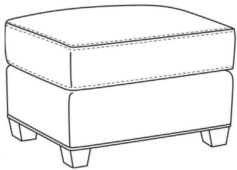

CR LAINE®

STYLE • COMFORT • COLOR

Heath / L1725-SWLP

DESCRIPTION:	Swivel Chair (30W)
OUTSIDE:	30"W x 39"D x 40"H
INSIDE:	22"W x 21.5"D
SEAT:	20"H
ARM:	25"H
BACK RAIL:	36"H
COM:	Plain: 116 sq ft
WEIGHT:	75 lbs

L = available in leather

Standard Features:

- Loose Pillow Box Border Back
- Saddle-Stitched
- May be shown with optional features

	HEATH
Standard Seat Cushion:	Hallmark Seat
Standard Back Pillow:	Fiber Back

Also available:

Heath / L1727
Leather Ottoman (27W X 22D)
Outside: 27W x 22D x 17H
Inside: 0W x 0D

Heath / 1727
Ottoman (27W X 22D)
Outside: 27W x 22D x 17H
Inside: 0W x 0D

Heath / 1725
Chair (30W)
Outside: 30W x 39D x 40H
Inside: 22W x 21.5D

Heath / 1725-05MR
Manual Recliner (30.5W)
Outside: 30.5W x 41D x 40H
Inside: 22W x 20D

Heath / 1725-05PR
Power Recliner (30.5W)
Outside: 30.5W x 41D x 40H
Inside: 22W x 20D

Heath / 1725-LP
Chair (30W)
Outside: 30W x 39D x 40H
Inside: 22W x 21.5D