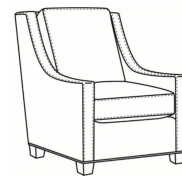

CR LAINE®

STYLE • COMFORT • COLOR

Heath / L1725-SW

| | |
|--------------|--------------------|
| DESCRIPTION: | Swivel Chair (30W) |
| OUTSIDE: | 30"W x 39"D x 40"H |
| INSIDE: | 22"W x 21.5"D |
| SEAT: | 20"H |
| ARM: | 25"H |
| BACK RAIL: | 36"H |
| COM: | Plain: 111 sq ft |
| WEIGHT: | 75 lbs |

Standard Back Pillow:

Fiber Back

Also available:

Heath / L1727
Leather Ottoman (27W X 22D)
Outside: 27W x 22D x 17H
Inside: 0W x 0D

Heath / 1727
Ottoman (27W X 22D)
Outside: 27W x 22D x 17H
Inside: 0W x 0D

Heath / 1725
Chair (30W)
Outside: 30W x 39D x 40H
Inside: 22W x 21.5D

Heath / 1725-05MR
Manual Recliner (30.5W)
Outside: 30.5W x 41D x 40H
Inside: 22W x 20D

Heath / 1725-05PR
Power Recliner (30.5W)
Outside: 30.5W x 41D x 40H
Inside: 22W x 20D

Heath / 1725-LP
Chair (30W)
Outside: 30W x 39D x 40H
Inside: 22W x 21.5D

Heath / 1725-SG
Swivel Glider (30W)
Outside: 30W x 39D x 40H
Inside: 22W x 21.5D

Heath / 1725-SGLP
Swivel Glider (30W)
Outside: 30W x 39D x 40H
Inside: 22W x 21.5D