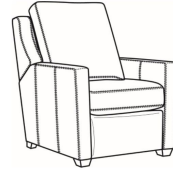

Heath / 1725
Chair (30W)
Outside: 30W x 39D x 40H
Inside: 22W x 21.5D

Heath / 1725-05MR
Manual Recliner (30.5W)
Outside: 30.5W x 41D x 40H
Inside: 22W x 20D

Heath / 1725-05PR
Power Recliner (30.5W)
Outside: 30.5W x 41D x 40H
Inside: 22W x 20D

Heath / 1725-LP
Chair (30W)
Outside: 30W x 39D x 40H
Inside: 22W x 21.5D

Heath / 1725-SG
Swivel Glider (30W)
Outside: 30W x 39D x 40H
Inside: 22W x 21.5D

Heath / 1725-SGLP
Swivel Glider (30W)
Outside: 30W x 39D x 40H
Inside: 22W x 21.5D

Heath / 1725-SW
Swivel Chair (30W)
Outside: 30W x 39D x 40H
Inside: 22W x 21.5D

Heath / 1725-SWLP
Swivel Chair (30W)
Outside: 30W x 39D x 40H
Inside: 22W x 21.5D

Heath / L1725
Leather Chair (30W)
Outside: 30W x 39D x 40H
Inside: 22W x 21.5D

Heath / L1725-05MR
Leather Manual Recliner (30.5W)
Outside: 30.5W x 41D x 40H
Inside: 22W x 20D

Heath / L1725-05PR
Leather Power Recliner (30.5W)
Outside: 30.5W x 41D x 40H
Inside: 22W x 20D

Heath / L1725-LP
Leather Chair (30W)
Outside: 30W x 39D x 40H
Inside: 22W x 21.5D