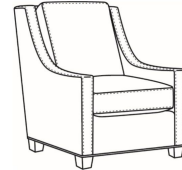

CR LAINE®

STYLE • COMFORT • COLOR

Heath / L1725-SW

| | |
|--------------|--------------------|
| DESCRIPTION: | Swivel Chair (30W) |
| OUTSIDE: | 30"W x 39"D x 40"H |
| INSIDE: | 22"W x 21.5"D |
| SEAT: | 20"H |
| ARM: | 25"H |
| BACK RAIL: | 36"H |
| COM: | Plain: 111 sq ft |
| WEIGHT: | 75 lbs |

Standard Back Pillow:

Fiber Back

Also available:

Heath / L1727
Leather Ottoman (27W X 22D)
Outside: 27W x 22D x 17H
Inside: 0W x 0D

Heath / 1727
Ottoman (27W X 22D)
Outside: 27W x 22D x 17H
Inside: 0W x 0D

Heath / 1725
Chair (30W)
Outside: 30W x 39D x 40H
Inside: 22W x 21.5D

Heath / 1725-05MR
Manual Recliner (30.5W)
Outside: 30.5W x 41D x 40H
Inside: 22W x 20D

Heath / 1725-05PR
Power Recliner (30.5W)
Outside: 30.5W x 41D x 40H
Inside: 22W x 20D

Heath / 1725-LP
Chair (30W)
Outside: 30W x 39D x 40H
Inside: 22W x 21.5D

Heath / 1725-SG
Swivel Glider (30W)
Outside: 30W x 39D x 40H
Inside: 22W x 21.5D

Heath / 1725-SGLP
Swivel Glider (30W)
Outside: 30W x 39D x 40H
Inside: 22W x 21.5D