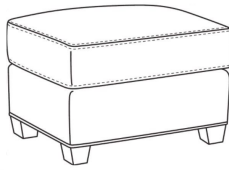

CR LAINE®

STYLE • COMFORT • COLOR

Heath / L1725-SW

| | |
|--------------|--------------------|
| DESCRIPTION: | Swivel Chair (30W) |
| OUTSIDE: | 30"W x 39"D x 40"H |
| INSIDE: | 22"W x 21.5"D |
| SEAT: | 20"H |
| ARM: | 25"H |
| BACK RAIL: | 36"H |
| COM: | Plain: 111 sq ft |
| WEIGHT: | 75 lbs |

L = available in leather

Standard Features:

Semi-Attached Box Border Back

Saddle-Stitched

May be shown with optional features

HEATH

Standard Seat Cushion:

Hallmark Seat

Standard Back Pillow:

Fiber Back

Also available:

Heath / L1727
Leather Ottoman (27W X 22D)
Outside: 27W x 22D x 17H
Inside: 0W x 0D

Heath / 1727
Ottoman (27W X 22D)
Outside: 27W x 22D x 17H
Inside: 0W x 0D

Heath / 1725
Chair (30W)
Outside: 30W x 39D x 40H
Inside: 22W x 21.5D

Heath / 1725-05MR
Manual Recliner (30.5W)
Outside: 30.5W x 41D x 40H
Inside: 22W x 20D

Heath / 1725-05PR
Power Recliner (30.5W)
Outside: 30.5W x 41D x 40H
Inside: 22W x 20D