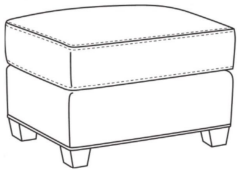

CR LAINE®

STYLE • COMFORT • COLOR

Heath / L1725-SW

| | |
|--------------|--------------------|
| DESCRIPTION: | Swivel Chair (30W) |
| OUTSIDE: | 30"W x 39"D x 40"H |
| INSIDE: | 22"W x 21.5"D |
| SEAT: | 20"H |
| ARM: | 25"H |
| BACK RAIL: | 36"H |
| COM: | Plain: 111 sq ft |
| WEIGHT: | 75 lbs |

L = available in leather

Standard Features:

Semi-Attached Box Border Back

Saddle-Stitched

May be shown with optional features

HEATH

Standard Seat Cushion:

Hallmark Seat

Standard Back Pillow:

Fiber Back

Also available:

Heath / L1727
Leather Ottoman (27W X 22D)
Outside: 27W x 22D x 17H
Inside: 0W x 0D

Heath / 1727
Ottoman (27W X 22D)
Outside: 27W x 22D x 17H
Inside: 0W x 0D

Heath / 1725
Chair (30W)
Outside: 30W x 39D x 40H
Inside: 22W x 21.5D

Heath / 1725-05MR
Manual Recliner (30.5W)
Outside: 30.5W x 41D x 40H
Inside: 22W x 20D

Heath / 1725-05PR
Power Recliner (30.5W)
Outside: 30.5W x 41D x 40H
Inside: 22W x 20D