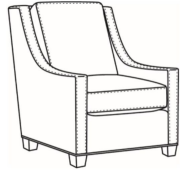

Heath / 1725
Chair (30W)
Outside: 30W x 39D x 40H
Inside: 22W x 21.5D

Heath / 1725-05MR
Manual Recliner (30.5W)
Outside: 30.5W x 41D x 40H
Inside: 22W x 20D

Heath / 1725-05PR
Power Recliner (30.5W)
Outside: 30.5W x 41D x 40H
Inside: 22W x 20D

Heath / 1725-LP
Chair (30W)
Outside: 30W x 39D x 40H
Inside: 22W x 21.5D

Heath / 1725-SG
Swivel Glider (30W)
Outside: 30W x 39D x 40H
Inside: 22W x 21.5D

Heath / 1725-SGLP
Swivel Glider (30W)
Outside: 30W x 39D x 40H
Inside: 22W x 21.5D

Heath / 1725-SW
Swivel Chair (30W)
Outside: 30W x 39D x 40H
Inside: 22W x 21.5D

Heath / 1725-SWLP
Swivel Chair (30W)
Outside: 30W x 39D x 40H
Inside: 22W x 21.5D

Heath / L1725
Leather Chair (30W)
Outside: 30W x 39D x 40H
Inside: 22W x 21.5D

Heath / L1725-05MR
Leather Manual Recliner (30.5W)
Outside: 30.5W x 41D x 40H
Inside: 22W x 20D

Heath / L1725-05PR
Leather Power Recliner (30.5W)
Outside: 30.5W x 41D x 40H
Inside: 22W x 20D

Heath / L1725-LP
Leather Chair (30W)
Outside: 30W x 39D x 40H
Inside: 22W x 21.5D