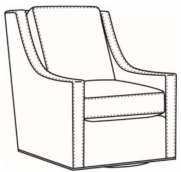

Heath / 1725-LP
Chair (30W)
Outside: 30W x 39D x 40H
Inside: 22W x 21.5D

Heath / 1725-SG
Swivel Glider (30W)
Outside: 30W x 39D x 40H
Inside: 22W x 21.5D

Heath / 1725-SGLP
Swivel Glider (30W)
Outside: 30W x 39D x 40H
Inside: 22W x 21.5D

Heath / 1725-SW
Swivel Chair (30W)
Outside: 30W x 39D x 40H
Inside: 22W x 21.5D

Heath / 1725-SWLP
Swivel Chair (30W)
Outside: 30W x 39D x 40H
Inside: 22W x 21.5D

Heath / L1725
Leather Chair (30W)
Outside: 30W x 39D x 40H
Inside: 22W x 21.5D

Heath / L1725-05MR
Leather Manual Recliner (30.5W)
Outside: 30.5W x 41D x 40H
Inside: 22W x 20D

Heath / L1725-05PR
Leather Power Recliner (30.5W)
Outside: 30.5W x 41D x 40H
Inside: 22W x 20D

Heath / L1725-LP
Leather Chair (30W)
Outside: 30W x 39D x 40H
Inside: 22W x 21.5D

Heath / L1725-SG
Leather Swivel Glider (30W)
Outside: 30W x 39D x 40H
Inside: 22W x 21.5D

Heath / L1725-SGLP
Leather Swivel Glider (30W)
Outside: 30W x 39D x 40H
Inside: 22W x 21.5D

Heath / L1725-SWLP
Leather Swivel Chair (30W)
Outside: 30W x 39D x 40H
Inside: 22W x 21.5D