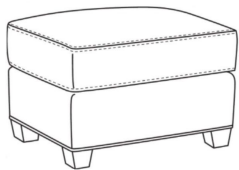

## Heath / L1725-05SWPR

DESCRIPTION:	Swivel Power Recliner (30.5W)
OUTSIDE:	30.5"W x 41"D x 40"H
INSIDE:	22"W x 20"D
SEAT:	20.5"H
ARM:	25.5"H
BACK RAIL:	36.5"H
COM:	Plain: 127 sq ft
WEIGHT:	115 lbs

**L** = available in leather

### Standard Features:

Semi-Attached Box Border Back

Saddle-Stitched

Allow 18" distance from wall for reclining position. Fully Reclined Depth: 71.5D

Battery option not available on swivel power recliners

### Also available:

Heath / L1727  
Leather Ottoman (27W X 22D)  
Outside: 27W x 22D x 17H  
Inside: 0W x 0D

Heath / 1727  
Ottoman (27W X 22D)  
Outside: 27W x 22D x 17H  
Inside: 0W x 0D

Heath / 1725  
Chair (30W)  
Outside: 30W x 39D x 40H  
Inside: 22W x 21.5D

Heath / L1725-SWLP  
 Leather Swivel Chair (30W)  
 Outside: 30W x 39D x 40H  
 Inside: 22W x 21.5D