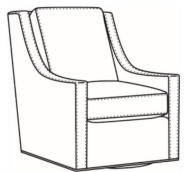

Heath / L1725-SGLP
Leather Swivel Glider (30W)
Outside: 30W x 39D x 40H
Inside: 22W x 21.5D