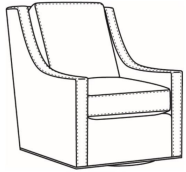

### Also available:

Heath / L1727  
Leather Ottoman (27W X 22D)  
Outside: 27W x 22D x 17H  
Inside: 0W x 0D

Heath / 1727  
Ottoman (27W X 22D)  
Outside: 27W x 22D x 17H  
Inside: 0W x 0D

Heath / 1725  
Chair (30W)  
Outside: 30W x 39D x 40H  
Inside: 22W x 21.5D

Heath / 1725-05MR  
Manual Recliner (30.5W)  
Outside: 30.5W x 41D x 40H  
Inside: 22W x 20D

Heath / 1725-05PR  
Power Recliner (30.5W)  
Outside: 30.5W x 41D x 40H  
Inside: 22W x 20D

Heath / 1725-05SWMR  
Swivel Manual Recliner (30.5W)  
Outside: 30.5W x 41D x 40H  
Inside: 22W x 20D

Heath / 1725-05SWPR  
 Swivel Power Recliner (30.5W)  
 Outside: 30.5W x 41D x 40H  
 Inside: 22W x 20D

Heath / 1725-LP  
 Chair (30W)  
 Outside: 30W x 39D x 40H  
 Inside: 22W x 21.5D

Heath / 1725-SG  
 Swivel Glider (30W)  
 Outside: 30W x 39D x 40H  
 Inside: 22W x 21.5D

Heath / 1725-SGLP  
 Swivel Glider (30W)  
 Outside: 30W x 39D x 40H  
 Inside: 22W x 21.5D

Heath / 1725-SW  
 Swivel Chair (30W)  
 Outside: 30W x 39D x 40H  
 Inside: 22W x 21.5D

Heath / 1725-SWLP  
 Swivel Chair (30W)  
 Outside: 30W x 39D x 40H  
 Inside: 22W x 21.5D