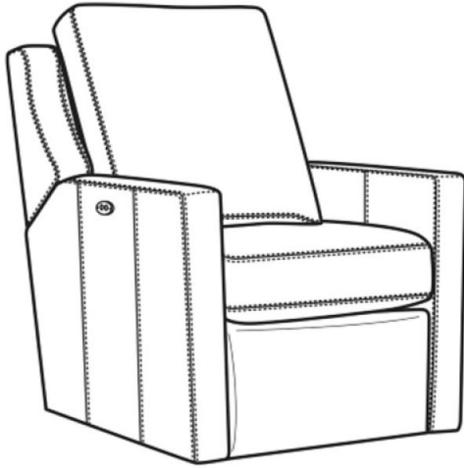

## Heath / L1725-05SWPR

DESCRIPTION:	Swivel Power Recliner (30.5W)
OUTSIDE:	30.5"W x 41"D x 40"H
INSIDE:	22"W x 20"D
SEAT:	20.5"H
ARM:	25.5"H
BACK RAIL:	36.5"H
COM:	Plain: 127 sq ft
WEIGHT:	115 lbs

**L** = available in leather

### Standard Features:

Semi-Attached Box Border Back

Saddle-Stitched

Allow 18" distance from wall for reclining position. Fully Reclined Depth: 71.5D

Battery option not available on swivel power recliners

Heath / L1725-05SWMR  
 Leather Swivel Manual Recliner (30.5W)  
 Outside: 30.5W x 41D x 40H  
 Inside: 22W x 20D

Heath / L1725-LP  
 Leather Chair (30W)  
 Outside: 30W x 39D x 40H  
 Inside: 22W x 21.5D

Heath / L1725-SWLP  
 Leather Swivel Chair (30W)  
 Outside: 30W x 39D x 40H  
 Inside: 22W x 21.5D