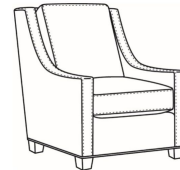

## Heath / L1725-05SWPR

DESCRIPTION:	Swivel Power Recliner (30.5W)
OUTSIDE:	30.5"W x 41"D x 40"H
INSIDE:	22"W x 20"D
SEAT:	20.5"H
ARM:	25.5"H
BACK RAIL:	36.5"H
COM:	Plain: 127 sq ft
WEIGHT:	115 lbs

**L** = available in leather

## HEATH

Standard Seat Cushion: Hallmark Seat  
Standard Back Pillow: Fiber Back

### Also available:

Heath / L1727  
Leather Ottoman (27W X 22D)  
Outside: 27W x 22D x 17H  
Inside: 0W x 0D

Heath / 1727  
Ottoman (27W X 22D)  
Outside: 27W x 22D x 17H  
Inside: 0W x 0D

Heath / 1725  
Chair (30W)  
Outside: 30W x 39D x 40H  
Inside: 22W x 21.5D

Heath / 1725-05MR  
Manual Recliner (30.5W)  
Outside: 30.5W x 41D x 40H  
Inside: 22W x 20D

Heath / 1725-05PR  
Power Recliner (30.5W)  
Outside: 30.5W x 41D x 40H  
Inside: 22W x 20D

Heath / 1725-05SWMR  
Swivel Manual Recliner (30.5W)  
Outside: 30.5W x 41D x 40H  
Inside: 22W x 20D