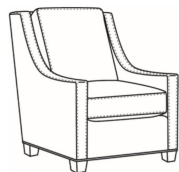

Heath / 1725-05SWPR  
 Swivel Power Recliner (30.5W)  
 Outside: 30.5W x 41D x 40H  
 Inside: 22W x 20D

Heath / 1725-LP  
 Chair (30W)  
 Outside: 30W x 39D x 40H  
 Inside: 22W x 21.5D

Heath / 1725-SG  
 Swivel Glider (30W)  
 Outside: 30W x 39D x 40H  
 Inside: 22W x 21.5D

Heath / 1725-SGLP  
 Swivel Glider (30W)  
 Outside: 30W x 39D x 40H  
 Inside: 22W x 21.5D

Heath / 1725-SW  
 Swivel Chair (30W)  
 Outside: 30W x 39D x 40H  
 Inside: 22W x 21.5D

Heath / 1725-SWLP  
 Swivel Chair (30W)  
 Outside: 30W x 39D x 40H  
 Inside: 22W x 21.5D

Heath / L1725  
 Leather Chair (30W)  
 Outside: 30W x 39D x 40H  
 Inside: 22W x 21.5D

Heath / L1725-05MR  
 Leather Manual Recliner (30.5W)  
 Outside: 30.5W x 41D x 40H  
 Inside: 22W x 20D

Heath / L1725-05PR  
 Leather Power Recliner (30.5W)  
 Outside: 30.5W x 41D x 40H  
 Inside: 22W x 20D

Heath / L1725-05SWMR  
 Leather Swivel Manual Recliner (30.5W)  
 Outside: 30.5W x 41D x 40H  
 Inside: 22W x 20D

Heath / L1725-LP  
 Leather Chair (30W)  
 Outside: 30W x 39D x 40H  
 Inside: 22W x 21.5D