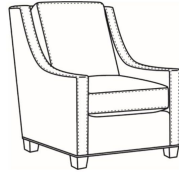

### Also available:

Heath / L1727  
Leather Ottoman (27W X 22D)  
Outside: 27W x 22D x 17H  
Inside: 0W x 0D

Heath / 1727  
Ottoman (27W X 22D)  
Outside: 27W x 22D x 17H  
Inside: 0W x 0D

Heath / 1725  
Chair (30W)  
Outside: 30W x 39D x 40H  
Inside: 22W x 21.5D

Heath / 1725-05MR  
Manual Recliner (30.5W)  
Outside: 30.5W x 41D x 40H  
Inside: 22W x 20D

Heath / 1725-05PR  
Power Recliner (30.5W)  
Outside: 30.5W x 41D x 40H  
Inside: 22W x 20D

Heath / 1725-05SWMR  
Swivel Manual Recliner (30.5W)  
Outside: 30.5W x 41D x 40H  
Inside: 22W x 20D

Heath / 1725-05SWPR  
 Swivel Power Recliner (30.5W)  
 Outside: 30.5W x 41D x 40H  
 Inside: 22W x 20D

Heath / 1725-LP  
 Chair (30W)  
 Outside: 30W x 39D x 40H  
 Inside: 22W x 21.5D

Heath / 1725-SG  
 Swivel Glider (30W)  
 Outside: 30W x 39D x 40H  
 Inside: 22W x 21.5D

Heath / 1725-SGLP  
 Swivel Glider (30W)  
 Outside: 30W x 39D x 40H  
 Inside: 22W x 21.5D

Heath / 1725-SW  
 Swivel Chair (30W)  
 Outside: 30W x 39D x 40H  
 Inside: 22W x 21.5D

Heath / 1725-SWLP  
 Swivel Chair (30W)  
 Outside: 30W x 39D x 40H  
 Inside: 22W x 21.5D