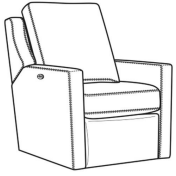

### Also available:

Heath / L1727  
Leather Ottoman (27W X 22D)  
Outside: 27W x 22D x 17H  
Inside: 0W x 0D

Heath / 1727  
Ottoman (27W X 22D)  
Outside: 27W x 22D x 17H  
Inside: 0W x 0D

Heath / 1725  
Chair (30W)  
Outside: 30W x 39D x 40H  
Inside: 22W x 21.5D

Heath / 1725-05MR  
Manual Recliner (30.5W)  
Outside: 30.5W x 41D x 40H  
Inside: 22W x 20D

Heath / 1725-05PR  
Power Recliner (30.5W)  
Outside: 30.5W x 41D x 40H  
Inside: 22W x 20D

Heath / 1725-05SWMR  
Swivel Manual Recliner (30.5W)  
Outside: 30.5W x 41D x 40H  
Inside: 22W x 20D

Heath / 1725-05SWPR  
 Swivel Power Recliner (30.5W)  
 Outside: 30.5W x 41D x 40H  
 Inside: 22W x 20D

Heath / 1725-LP  
 Chair (30W)  
 Outside: 30W x 39D x 40H  
 Inside: 22W x 21.5D

Heath / 1725-SG  
 Swivel Glider (30W)  
 Outside: 30W x 39D x 40H  
 Inside: 22W x 21.5D