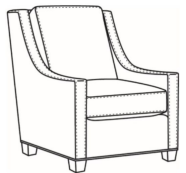

Heath / 1725-05MR  
Manual Recliner (30.5W)  
Outside: 30.5W x 41D x 40H  
Inside: 22W x 20D

Heath / 1725-05PR  
Power Recliner (30.5W)  
Outside: 30.5W x 41D x 40H  
Inside: 22W x 20D

Heath / 1725-05SWMR  
Swivel Manual Recliner (30.5W)  
Outside: 30.5W x 41D x 40H  
Inside: 22W x 20D

Heath / 1725-05SWPR  
 Swivel Power Recliner (30.5W)  
 Outside: 30.5W x 41D x 40H  
 Inside: 22W x 20D

Heath / 1725-LP  
 Chair (30W)  
 Outside: 30W x 39D x 40H  
 Inside: 22W x 21.5D

Heath / 1725-SG  
 Swivel Glider (30W)  
 Outside: 30W x 39D x 40H  
 Inside: 22W x 21.5D

Heath / 1725-SGLP  
 Swivel Glider (30W)  
 Outside: 30W x 39D x 40H  
 Inside: 22W x 21.5D

Heath / 1725-SW  
 Swivel Chair (30W)  
 Outside: 30W x 39D x 40H  
 Inside: 22W x 21.5D

Heath / 1725-SWLP  
 Swivel Chair (30W)  
 Outside: 30W x 39D x 40H  
 Inside: 22W x 21.5D