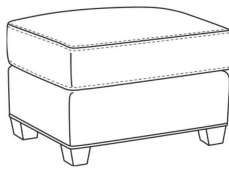

## Heath / L1725-05SWPR

DESCRIPTION:	Swivel Power Recliner (30.5W)
OUTSIDE:	30.5"W x 41"D x 40"H
INSIDE:	22"W x 20"D
SEAT:	20.5"H
ARM:	25.5"H
BACK RAIL:	36.5"H
COM:	Plain: 127 sq ft
WEIGHT:	115 lbs

**L** = available in leather

### Standard Features:

Semi-Attached Box Border Back

Saddle-Stitched

Allow 18" distance from wall for reclining position. Fully Reclined Depth: 71.5D

Battery option not available on swivel power recliners

### Also available:

Heath / L1727  
Leather Ottoman (27W X 22D)  
Outside: 27W x 22D x 17H  
Inside: 0W x 0D

Heath / 1727  
Ottoman (27W X 22D)  
Outside: 27W x 22D x 17H  
Inside: 0W x 0D

Heath / 1725  
Chair (30W)  
Outside: 30W x 39D x 40H  
Inside: 22W x 21.5D

Heath / 1725-05MR  
Manual Recliner (30.5W)  
Outside: 30.5W x 41D x 40H  
Inside: 22W x 20D

Heath / 1725-05PR  
Power Recliner (30.5W)  
Outside: 30.5W x 41D x 40H  
Inside: 22W x 20D

Heath / 1725-05SWMR  
Swivel Manual Recliner (30.5W)  
Outside: 30.5W x 41D x 40H  
Inside: 22W x 20D