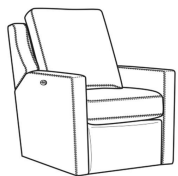

HEATH

Standard Seat Cushion:

Hallmark Seat

Standard Back Pillow:

Fiber Back

Also available:

Heath / L1727
Leather Ottoman (27W X 22D)
Outside: 27W x 22D x 17H
Inside: 0W x 0D

Heath / 1727
Ottoman (27W X 22D)
Outside: 27W x 22D x 17H
Inside: 0W x 0D

Heath / 1725
Chair (30W)
Outside: 30W x 39D x 40H
Inside: 22W x 21.5D

Heath / 1725-05MR
Manual Recliner (30.5W)
Outside: 30.5W x 41D x 40H
Inside: 22W x 20D

Heath / 1725-05PR
Power Recliner (30.5W)
Outside: 30.5W x 41D x 40H
Inside: 22W x 20D

Heath / 1725-05SWMR
Swivel Manual Recliner (30.5W)
Outside: 30.5W x 41D x 40H
Inside: 22W x 20D

Heath / 1725-05SWPR
 Swivel Power Recliner (30.5W)
 Outside: 30.5W x 41D x 40H
 Inside: 22W x 20D

Heath / 1725-LP
 Chair (30W)
 Outside: 30W x 39D x 40H
 Inside: 22W x 21.5D

Heath / 1725-SG
 Swivel Glider (30W)
 Outside: 30W x 39D x 40H
 Inside: 22W x 21.5D

Heath / 1725-SGLP
 Swivel Glider (30W)
 Outside: 30W x 39D x 40H
 Inside: 22W x 21.5D

Heath / 1725-SW
 Swivel Chair (30W)
 Outside: 30W x 39D x 40H
 Inside: 22W x 21.5D