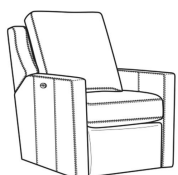

Heath / 1725-05SWMR
Swivel Manual Recliner (30.5W)
Outside: 30.5W x 41D x 40H
Inside: 22W x 20D

Heath / 1725-05SWPR
 Swivel Power Recliner (30.5W)
 Outside: 30.5W x 41D x 40H
 Inside: 22W x 20D

Heath / 1725-LP
 Chair (30W)
 Outside: 30W x 39D x 40H
 Inside: 22W x 21.5D

Heath / 1725-SG
 Swivel Glider (30W)
 Outside: 30W x 39D x 40H
 Inside: 22W x 21.5D

Heath / 1725-SGLP
 Swivel Glider (30W)
 Outside: 30W x 39D x 40H
 Inside: 22W x 21.5D

Heath / 1725-SW
 Swivel Chair (30W)
 Outside: 30W x 39D x 40H
 Inside: 22W x 21.5D

Heath / 1725-SWLP
 Swivel Chair (30W)
 Outside: 30W x 39D x 40H
 Inside: 22W x 21.5D

Heath / L1725
 Leather Chair (30W)
 Outside: 30W x 39D x 40H
 Inside: 22W x 21.5D

Heath / L1725-05MR
 Leather Manual Recliner (30.5W)
 Outside: 30.5W x 41D x 40H
 Inside: 22W x 20D

Heath / L1725-05PR
 Leather Power Recliner (30.5W)
 Outside: 30.5W x 41D x 40H
 Inside: 22W x 20D

Heath / L1725-05SWPR
 Leather Swivel Power Recliner (30.5W)
 Outside: 30.5W x 41D x 40H
 Inside: 22W x 20D