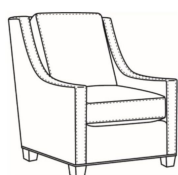

Heath / 1725-05SWMR
Swivel Manual Recliner (30.5W)
Outside: 30.5W x 41D x 40H
Inside: 22W x 20D

Heath / 1725-05SWPR
 Swivel Power Recliner (30.5W)
 Outside: 30.5W x 41D x 40H
 Inside: 22W x 20D

Heath / 1725-LP
 Chair (30W)
 Outside: 30W x 39D x 40H
 Inside: 22W x 21.5D

Heath / 1725-SG
 Swivel Glider (30W)
 Outside: 30W x 39D x 40H
 Inside: 22W x 21.5D

Heath / 1725-SGLP
 Swivel Glider (30W)
 Outside: 30W x 39D x 40H
 Inside: 22W x 21.5D

Heath / 1725-SW
 Swivel Chair (30W)
 Outside: 30W x 39D x 40H
 Inside: 22W x 21.5D

Heath / 1725-SWLP
 Swivel Chair (30W)
 Outside: 30W x 39D x 40H
 Inside: 22W x 21.5D

Heath / L1725
 Leather Chair (30W)
 Outside: 30W x 39D x 40H
 Inside: 22W x 21.5D

Heath / L1725-05MR
 Leather Manual Recliner (30.5W)
 Outside: 30.5W x 41D x 40H
 Inside: 22W x 20D

Heath / L1725-05PR
 Leather Power Recliner (30.5W)
 Outside: 30.5W x 41D x 40H
 Inside: 22W x 20D

Heath / L1725-05SWPR
 Leather Swivel Power Recliner (30.5W)
 Outside: 30.5W x 41D x 40H
 Inside: 22W x 20D