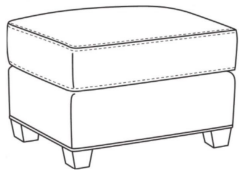

CR LAINE®

STYLE • COMFORT • COLOR

Heath / L1725-05SWMR

DESCRIPTION:	Swivel Manual Recliner (30.5W)
OUTSIDE:	30.5"W x 41"D x 40"H
INSIDE:	22"W x 20"D
SEAT:	20.5"H
ARM:	25.5"H
BACK RAIL:	36.5"H
COM:	Plain: 127 sq ft
WEIGHT:	110 lbs

L = available in leather

Standard Features:

Semi-Attached Box Border Back

Saddle-Stitched

Allow 18" distance from wall for reclining position. Fully Reclined Depth: 71.5D

May be shown with optional features

HEATH

Standard Seat Cushion:

Hallmark Seat

Standard Back Pillow:

Fiber Back

Also available:

Heath / L1727
Leather Ottoman (27W X 22D)
Outside: 27W x 22D x 17H
Inside: 0W x 0D

Heath / 1727
Ottoman (27W X 22D)
Outside: 27W x 22D x 17H
Inside: 0W x 0D

Heath / 1725
Chair (30W)
Outside: 30W x 39D x 40H
Inside: 22W x 21.5D

Heath / 1725-05MR
Manual Recliner (30.5W)
Outside: 30.5W x 41D x 40H
Inside: 22W x 20D

Heath / 1725-05PR
Power Recliner (30.5W)
Outside: 30.5W x 41D x 40H
Inside: 22W x 20D