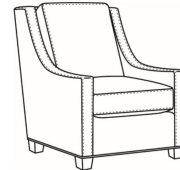

L = available in leather

Standard Features:

Semi-Attached Box Border Back

Saddle-Stitched

Allow 18" distance from wall for reclining position. Fully Reclined Depth: 71.5D

May be shown with optional features

HEATH

Standard Seat Cushion:

Hallmark Seat

Standard Back Pillow:

Fiber Back

Also available:

Heath / L1727
Leather Ottoman (27W X 22D)
Outside: 27W x 22D x 17H
Inside: 0W x 0D

Heath / 1727
Ottoman (27W X 22D)
Outside: 27W x 22D x 17H
Inside: 0W x 0D

Heath / 1725
Chair (30W)
Outside: 30W x 39D x 40H
Inside: 22W x 21.5D

Heath / 1725-05MR
Manual Recliner (30.5W)
Outside: 30.5W x 41D x 40H
Inside: 22W x 20D

Heath / 1725-05PR
Power Recliner (30.5W)
Outside: 30.5W x 41D x 40H
Inside: 22W x 20D

Heath / 1725-05SWMR
Swivel Manual Recliner (30.5W)
Outside: 30.5W x 41D x 40H
Inside: 22W x 20D

Heath / 1725-05SWPR
 Swivel Power Recliner (30.5W)
 Outside: 30.5W x 41D x 40H
 Inside: 22W x 20D

Heath / 1725-LP
 Chair (30W)
 Outside: 30W x 39D x 40H
 Inside: 22W x 21.5D