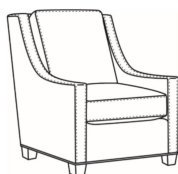

Heath / 1725
Chair (30W)
Outside: 30W x 39D x 40H
Inside: 22W x 21.5D

Heath / 1725-05MR
Manual Recliner (30.5W)
Outside: 30.5W x 41D x 40H
Inside: 22W x 20D

Heath / 1725-05PR
Power Recliner (30.5W)
Outside: 30.5W x 41D x 40H
Inside: 22W x 20D

Heath / 1725-05SWMR
Swivel Manual Recliner (30.5W)
Outside: 30.5W x 41D x 40H
Inside: 22W x 20D

Heath / 1725-05SWPR
 Swivel Power Recliner (30.5W)
 Outside: 30.5W x 41D x 40H
 Inside: 22W x 20D

Heath / 1725-LP
 Chair (30W)
 Outside: 30W x 39D x 40H
 Inside: 22W x 21.5D

Heath / 1725-SG
 Swivel Glider (30W)
 Outside: 30W x 39D x 40H
 Inside: 22W x 21.5D

Heath / 1725-SGLP
 Swivel Glider (30W)
 Outside: 30W x 39D x 40H
 Inside: 22W x 21.5D

Heath / 1725-SW
 Swivel Chair (30W)
 Outside: 30W x 39D x 40H
 Inside: 22W x 21.5D

Heath / 1725-SWLP
 Swivel Chair (30W)
 Outside: 30W x 39D x 40H
 Inside: 22W x 21.5D

Heath / L1725
 Leather Chair (30W)
 Outside: 30W x 39D x 40H
 Inside: 22W x 21.5D

Heath / L1725-05MR
 Leather Manual Recliner (30.5W)
 Outside: 30.5W x 41D x 40H
 Inside: 22W x 20D