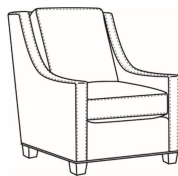

HEATH

Standard Seat Cushion:

Hallmark Seat

Standard Back Pillow:

Fiber Back

Also available:

Heath / L1727
Leather Ottoman (27W X 22D)
Outside: 27W x 22D x 17H
Inside: 0W x 0D

Heath / 1727
Ottoman (27W X 22D)
Outside: 27W x 22D x 17H
Inside: 0W x 0D

Heath / 1725
Chair (30W)
Outside: 30W x 39D x 40H
Inside: 22W x 21.5D

Heath / 1725-05MR
Manual Recliner (30.5W)
Outside: 30.5W x 41D x 40H
Inside: 22W x 20D

Heath / 1725-05PR
Power Recliner (30.5W)
Outside: 30.5W x 41D x 40H
Inside: 22W x 20D

Heath / 1725-05SWMR
Swivel Manual Recliner (30.5W)
Outside: 30.5W x 41D x 40H
Inside: 22W x 20D

Heath / 1725-05SWPR
 Swivel Power Recliner (30.5W)
 Outside: 30.5W x 41D x 40H
 Inside: 22W x 20D

Heath / 1725-LP
 Chair (30W)
 Outside: 30W x 39D x 40H
 Inside: 22W x 21.5D

Heath / 1725-SG
 Swivel Glider (30W)
 Outside: 30W x 39D x 40H
 Inside: 22W x 21.5D

Heath / 1725-SGLP
 Swivel Glider (30W)
 Outside: 30W x 39D x 40H
 Inside: 22W x 21.5D

Heath / 1725-SW
 Swivel Chair (30W)
 Outside: 30W x 39D x 40H
 Inside: 22W x 21.5D