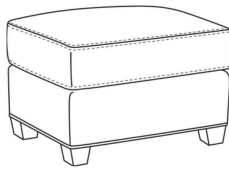

L = available in leather

Standard Features:

Semi-Attached Box Border Back

Saddle-Stitched

Allow 18" distance from wall for reclining position. Fully Reclined Depth: 71.5D

May be shown with optional features

HEATH

Standard Seat Cushion:

Hallmark Seat

Standard Back Pillow:

Fiber Back

Also available:

Heath / L1727
Leather Ottoman (27W X 22D)
Outside: 27W x 22D x 17H
Inside: 0W x 0D

Heath / 1727
Ottoman (27W X 22D)
Outside: 27W x 22D x 17H
Inside: 0W x 0D

Heath / 1725
Chair (30W)
Outside: 30W x 39D x 40H
Inside: 22W x 21.5D

Heath / 1725-05MR
Manual Recliner (30.5W)
Outside: 30.5W x 41D x 40H
Inside: 22W x 20D

Heath / 1725-05PR
Power Recliner (30.5W)
Outside: 30.5W x 41D x 40H
Inside: 22W x 20D

Heath / 1725-05SWMR
Swivel Manual Recliner (30.5W)
Outside: 30.5W x 41D x 40H
Inside: 22W x 20D

Heath / 1725-05SWPR
 Swivel Power Recliner (30.5W)
 Outside: 30.5W x 41D x 40H
 Inside: 22W x 20D

Heath / 1725-LP
 Chair (30W)
 Outside: 30W x 39D x 40H
 Inside: 22W x 21.5D