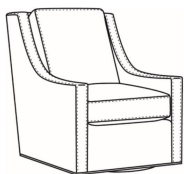

Heath / 1725
Chair (30W)
Outside: 30W x 39D x 40H
Inside: 22W x 21.5D

Heath / 1725-05MR
Manual Recliner (30.5W)
Outside: 30.5W x 41D x 40H
Inside: 22W x 20D

Heath / 1725-05PR
Power Recliner (30.5W)
Outside: 30.5W x 41D x 40H
Inside: 22W x 20D

Heath / 1725-05SWMR
Swivel Manual Recliner (30.5W)
Outside: 30.5W x 41D x 40H
Inside: 22W x 20D

Heath / 1725-05SWPR
 Swivel Power Recliner (30.5W)
 Outside: 30.5W x 41D x 40H
 Inside: 22W x 20D

Heath / 1725-LP
 Chair (30W)
 Outside: 30W x 39D x 40H
 Inside: 22W x 21.5D

Heath / 1725-SG
 Swivel Glider (30W)
 Outside: 30W x 39D x 40H
 Inside: 22W x 21.5D

Heath / 1725-SGLP
 Swivel Glider (30W)
 Outside: 30W x 39D x 40H
 Inside: 22W x 21.5D

Heath / 1725-SW
 Swivel Chair (30W)
 Outside: 30W x 39D x 40H
 Inside: 22W x 21.5D

Heath / 1725-SWLP
 Swivel Chair (30W)
 Outside: 30W x 39D x 40H
 Inside: 22W x 21.5D

Heath / L1725
 Leather Chair (30W)
 Outside: 30W x 39D x 40H
 Inside: 22W x 21.5D

Heath / L1725-05MR
 Leather Manual Recliner (30.5W)
 Outside: 30.5W x 41D x 40H
 Inside: 22W x 20D