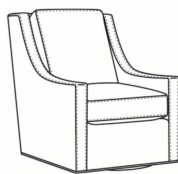

Heath / 1725-SG
 Swivel Glider (30W)
 Outside: 30W x 39D x 40H
 Inside: 22W x 21.5D

Heath / 1725-SGLP
 Swivel Glider (30W)
 Outside: 30W x 39D x 40H
 Inside: 22W x 21.5D

Heath / 1725-SW
 Swivel Chair (30W)
 Outside: 30W x 39D x 40H
 Inside: 22W x 21.5D

Heath / 1725-SWLP
 Swivel Chair (30W)
 Outside: 30W x 39D x 40H
 Inside: 22W x 21.5D

Heath / L1725
 Leather Chair (30W)
 Outside: 30W x 39D x 40H
 Inside: 22W x 21.5D

Heath / L1725-05MR
 Leather Manual Recliner (30.5W)
 Outside: 30.5W x 41D x 40H
 Inside: 22W x 20D

Heath / L1725-05PR
 Leather Power Recliner (30.5W)
 Outside: 30.5W x 41D x 40H
 Inside: 22W x 20D

Heath / L1725-05SWPR
 Leather Swivel Power Recliner (30.5W)
 Outside: 30.5W x 41D x 40H
 Inside: 22W x 20D

Heath / L1725-LP
 Leather Chair (30W)
 Outside: 30W x 39D x 40H
 Inside: 22W x 21.5D

Heath / L1725-SG
 Leather Swivel Glider (30W)
 Outside: 30W x 39D x 40H
 Inside: 22W x 21.5D

Heath / L1725-SGLP
 Leather Swivel Glider (30W)
 Outside: 30W x 39D x 40H
 Inside: 22W x 21.5D