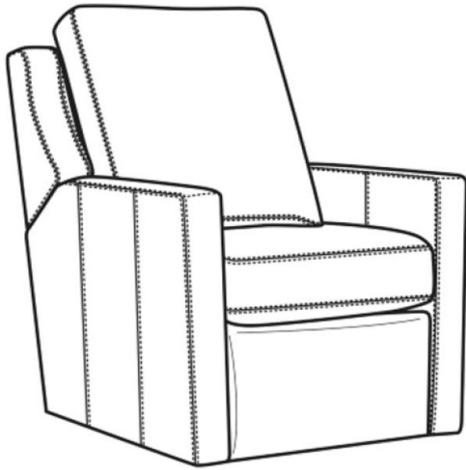

CR LAINE®

STYLE • COMFORT • COLOR

Heath / L1725-05SWMR

DESCRIPTION:	Swivel Manual Recliner (30.5W)
OUTSIDE:	30.5"W x 41"D x 40"H
INSIDE:	22"W x 20"D
SEAT:	20.5"H
ARM:	25.5"H
BACK RAIL:	36.5"H
COM:	Plain: 127 sq ft
WEIGHT:	110 lbs

L = available in leather

Standard Features:

Semi-Attached Box Border Back

Saddle-Stitched

Allow 18" distance from wall for reclining position. Fully Reclined Depth: 71.5D

May be shown with optional features

HEATH

Standard Seat Cushion:

Hallmark Seat

Standard Back Pillow:

Fiber Back

Also available:

Heath / L1727
Leather Ottoman (27W X 22D)
Outside: 27W x 22D x 17H
Inside: 0W x 0D

Heath / 1727
Ottoman (27W X 22D)
Outside: 27W x 22D x 17H
Inside: 0W x 0D

Heath / 1725
Chair (30W)
Outside: 30W x 39D x 40H
Inside: 22W x 21.5D

Heath / 1725-05MR
Manual Recliner (30.5W)
Outside: 30.5W x 41D x 40H
Inside: 22W x 20D

Heath / 1725-05PR
Power Recliner (30.5W)
Outside: 30.5W x 41D x 40H
Inside: 22W x 20D