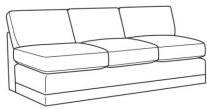

7000-19R One Arm Chaise (36w)

Big Easy / 7000-19R
One Arm Chaise (36W)
Outside: 36W x 64D x 33H
Inside: 32W x 49D

7000-30 Armless Sofa (64w)

Big Easy / 7000-30
Armless Sofa (64W)
Outside: 64W x 39D x 33H
Inside: 64W x 24.5D

7000-12 Corner Chair (39w)

Big Easy / 7000-12
Corner Chair (39W)
Outside: 39W x 39D x 33H
Inside: 24.5W x 24.5D

7000-15 Armless Chair (32w)

Big Easy / 7000-15
Armless Chair (32W)
Outside: 32W x 39D x 33H
Inside: 32W x 24.5D

7000-18L One Arm Chair (36w)

Big Easy / 7000-18L
One Arm Chair (36W)
Outside: 36W x 39D x 33H
Inside: 32W x 24.5D

7000-18R One Arm Chair (36w)

Big Easy / 7000-18R
One Arm Chair (36W)
Outside: 36W x 39D x 33H
Inside: 32W x 24.5D

7000-39LB Corner Sofa Chaise (89w)

Big Easy / 7000-39LB
Corner Sofa Chaise (89W)
Outside: 89W x 39D x 33H
Inside: 73W x 24.5D

7000-39RB Corner Sofa Chaise (89w)

Big Easy / 7000-39RB
Corner Sofa Chaise (89W)
Outside: 89W x 39D x 33H
Inside: 73W x 24.5D