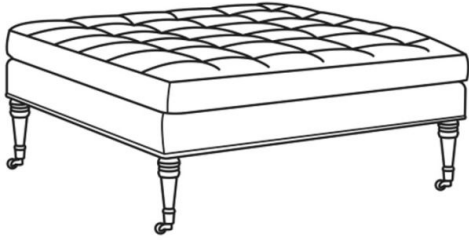

CR L A I N E[®]

STYLE • COMFORT • COLOR

Riley / 5027-07

DESCRIPTION: Square Ottoman (42W X 42D)
OUTSIDE: 42"W x 42"D x 19.5"H
COM: Plain: 5.50 yds
Repeat of 2-14": 7.00 yds
Repeat of 15-27": 7.50 yds
WEIGHT: 40 lbs

Standard Features:

Saddle-Stitched

May be shown with optional features

Standard Seat Cushion: **RILEY**
Hallmark Seat
