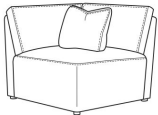

CR LAINE®

STYLE • COMFORT • COLOR

Clive / 4780

4780-18L / 4780-15 / 4780-19R

DESCRIPTION:	Sectional
OUTSIDE:	136"W x 63"D x 33"H
INSIDE:	120"W x 23"D
SEAT:	18"H
ARM:	22.5"H
BACK RAIL:	28"H
THROW PILLOWS:	2 - 20"
WEIGHT:	225 lbs

Standard Features:

French Seamed

Standard with throw pillows (not shown)

Various configurations available; visit a CR Laine retailer for more details.

May be shown with optional features

CLIVE

Standard Seat Cushion: Comfort Down Seat
Standard Back Pillow: Back

Also available:

4780-12 Corner Chair (41W)

Clive / 4780-12

Corner Chair (41W)

Outside: 41W x 41D x 33H

Inside: 41W x 28D

4780-15 Armless Chair (40W)

Clive / 4780-15

Outside: 48W x 63D x 33H

Inside: 40W x 23D

4780-19R One Arm Chaise (48W)

Clive / 4780-19R

One Arm Chaise (48W)

Outside: 48W x 63D x 33H

Inside: 40W x 23D

Sectional Components Dimensions: