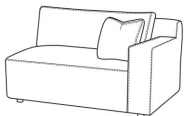

Also available:

4780-12 Corner Chair (41W)

Clive / 4780-12

Corner Chair (41W)

Outside: 41W x 41D x 33H

Inside: 41W x 28D

4780-15 Armless Chair (40W)

Clive / 4780-15

Armless Chair (40W)

Outside: 40W x 41D x 33H

Inside: 40W x 23D

4780-18L One Arm Chair (48W)

Clive / 4780-18L

One Arm Chair (48W)

Outside: 48W x 41D x 33H

Inside: 40W x 23D

4780-18R One Arm Chair (48W)

Clive / 4780-18R

One Arm Chair (48W)

Outside: 48W x 41D x 33H

Inside: 40W x 23D

4780-19L One Arm Chaise (48W)

Clive / 4780-19L

One Arm Chaise (48W)