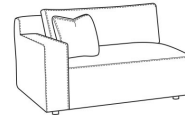

Standard Features:

French Seamed

Standard with throw pillows (not shown)

Various configurations available; visit a CR Laine retailer for more details.

May be shown with optional features

CLIVE

Standard Seat Cushion: Comfort Down Seat
Standard Back Pillow: Back

Also available:

4780-12 Corner Chair (41W)

Clive / 4780-12

Corner Chair (41W)

Outside: 41W x 41D x 33H

Inside: 41W x 28D

4780-15 Armless Chair (40W)

Clive / 4780-15

Armless Chair (40W)

Outside: 40W x 41D x 33H

Inside: 40W x 23D

4780-18L One Arm Chair (48W)

Clive / 4780-18L

One Arm Chair (48W)

Outside: 48W x 41D x 33H

Inside: 40W x 23D