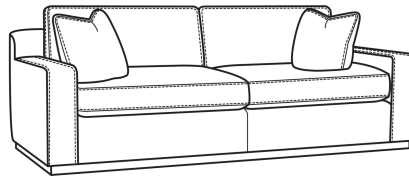

CR LAINE®

STYLE • COMFORT • COLOR

Clark / 4770-05

DESCRIPTION:	Chair (42W)
OUTSIDE:	42"W x 41"D x 33"H
INSIDE:	27"W x 24"D
SEAT:	19"H
ARM:	22.5"H
BACK RAIL:	28"H
COM:	Plain: 9.50 yds Repeat of 2-14": 12.00 yds Repeat of 15-27": 13.00 yds
WEIGHT:	125 lbs

L = available in leather

Standard Features:

Box Border Back

French Seamed

Oak wood base. Wood grain pattern is a natural characteristic of oak

May be shown with optional features

CLARK

Standard Seat Cushion:	Comfort Down Seat
Standard Back Pillow:	Comfort Down Back

Also available:

Clark / 4770-07
Ottoman (32W X 24D)
Outside: 32W x 24D x 17H
Inside: 0W x 0D

Clark / 4770-20
Sofa (86W)
Outside: 86W x 41D x 33H
Inside: 71W x 24D

Clark / 4770-21
Long Sofa (98W)
Outside: 98W x 41D x 33H
Inside: 83W x 24D