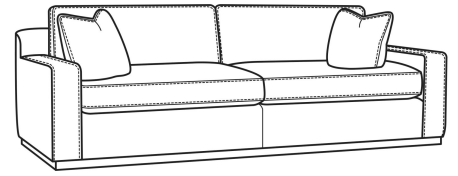

CR LAINE®

STYLE • COMFORT • COLOR

Clark / 4770-05

DESCRIPTION:	Chair (42W)
OUTSIDE:	42"W x 41"D x 33"H
INSIDE:	27"W x 24"D
SEAT:	19"H
ARM:	22.5"H
BACK RAIL:	28"H
COM:	Plain: 9.50 yds Repeat of 2-14": 12.00 yds Repeat of 15-27": 13.00 yds
WEIGHT:	125 lbs

L = available in leather

Standard Features:

Box Border Back

French Seamed

Oak wood base. Wood grain pattern is a natural characteristic of oak

May be shown with optional features

CLARK

Standard Seat Cushion:	Comfort Down Seat
Standard Back Pillow:	Comfort Down Back

Also available:

Clark / 4770-07
Ottoman (32W X 24D)
Outside: 32W x 24D x 17H
Inside: 0W x 0D

Clark / 4770-20
Sofa (86W)
Outside: 86W x 41D x 33H
Inside: 71W x 24D

Clark / 4770-21
Long Sofa (98W)
Outside: 98W x 41D x 33H
Inside: 83W x 24D