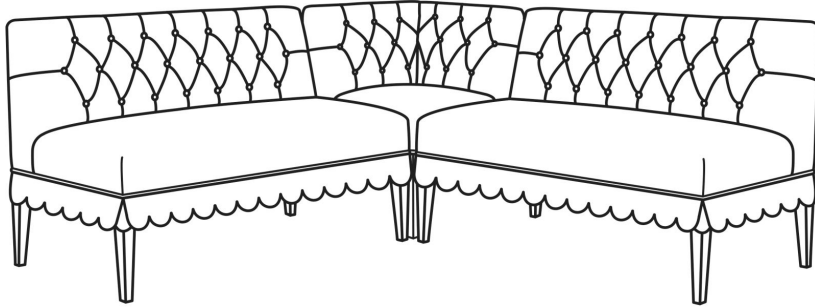

CR LAINE®

STYLE • COMFORT • COLOR

Charlotte / 4660

4660-16 / 4660-12 / 4660-16

DESCRIPTION: Sectional
OUTSIDE: 74"W x 74"D x 33.5"H
INSIDE: 67"W x 26"D
SEAT: 20.5"H
WEIGHT: 185 lbs

CHARLOTTE
