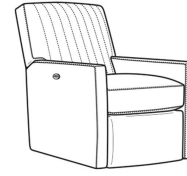

May be shown with optional features

MALCOLM

Standard Seat Cushion: Hallmark Seat

Also available:

Malcolm / L1775-07
Leather Ottoman (27W X 22D)
Outside: 27W x 22D x 17H
Inside: 0W x 0D

Malcolm / 1775-07
Ottoman (27W X 22D)
Outside: 27W x 22D x 17H
Inside: 0W x 0D

Malcolm / 1775-07SC
Slipcovered Ottoman (27W X 22D)
Outside: 27W x 22D x 17H
Inside: 0W x 0D

Malcolm / 1775-05
Chair (30.5W)
Outside: 30.5W x 39D x 36.5H
Inside: 22W x 22D

Malcolm / 1775-05CH
Channel Back Chair (30.5W)
Outside: 30.5W x 39D x 36.5H
Inside: 22W x 22D

Malcolm / 1775-05CHMR
Manual Recliner Chnl Bk (30W)
Outside: 30W x 41.5D x 38.5H
Inside: 22.5W x 22D

Malcolm / 1775-05CHPR
 Power Recliner Chnl Bk (30W)
 Outside: 30W x 41.5D x 38.5H
 Inside: 22.5W x 22D

Malcolm / 1775-05CHSWMR
 Swivel Manual Recliner Chnl Bk
 Outside: 30W x 41.5D x 38.5H
 Inside: 22.5W x 22D

Malcolm / 1775-05CHSWPR
 Swivel Power Recliner Chnl Bk
 Outside: 30W x 41.5D x 38.5H
 Inside: 22.5W x 22D