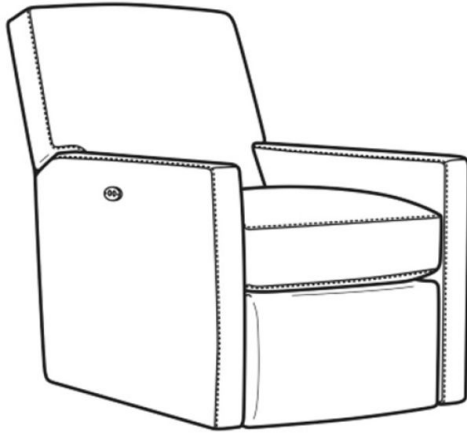

CR LAINE®

STYLE • COMFORT • COLOR

Malcolm / 1775-05SWPR

DESCRIPTION:	Swivel Power Recliner (30W)
OUTSIDE:	30"W x 41.5"D x 38.5"H
INSIDE:	22.5"W x 22"D
SEAT:	21.5"H
ARM:	24.5"H
COM:	Plain: 8.00 yds Repeat of 2-14": 10.00 yds Repeat of 15-27": 11.00 yds
WEIGHT:	105 lbs

L = available in leather

SC = available slipcovered

Standard Features:

French Seamed

Allow 18" distance from wall for reclining position. Fully Reclined Depth: 69D

Battery option not available on swivel power recliners

Malcolm / 1775-07SC
Slipcovered Ottoman (27W X 22D)
Outside: 27W x 22D x 17H
Inside: 0W x 0D

Malcolm / 1775-05
Chair (30.5W)
Outside: 30.5W x 39D x 36.5H
Inside: 22W x 22D

Malcolm / 1775-05CH
Channel Back Chair (30.5W)
Outside: 30.5W x 39D x 36.5H
Inside: 22W x 22D

Malcolm / L1775-05PR
Leather Power Recliner (30W)
Outside: 30W x 41.5D x 38.5H
Inside: 22.5W x 22D

Malcolm / L1775-05SW
Leather Swivel Chair (30.5W)
Outside: 30.5W x 39D x 36.5H
Inside: 22W x 22D

Malcolm / L1775-05SWCH
Leather Channel Back SW Chair (30.5W)
Outside: 30.5W x 39D x 36.5H
Inside: 22W x 22D