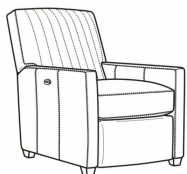

Malcolm / 1775-05MR
 Manual Recliner (30W)
 Outside: 30W x 41.5D x 38.5H
 Inside: 22.5W x 22D

Malcolm / 1775-05PR
 Power Recliner (30W)
 Outside: 30W x 41.5D x 38.5H
 Inside: 22.5W x 22D

Malcolm / 1775-05SW
 Swivel Chair (30.5W)
 Outside: 30.5W x 39D x 36.5H
 Inside: 22W x 22D

Malcolm / 1775-05SWCH
 Channel Back SW Chair (30.5W)
 Outside: 30.5W x 39D x 36.5H
 Inside: 22W x 22D

Malcolm / 1775-05SWMR
 Swivel Manual Recliner (30W)
 Outside: 30W x 41.5D x 38.5H
 Inside: 22.5W x 22D

Malcolm / 1775-05SC
 Slipcovered Chair (30.5W)
 Outside: 30.5W x 39D x 36.5H
 Inside: 22W x 22D

Malcolm / 1775-05SWSC
 Slipcovered Swivel Chair (30.5W)
 Outside: 30.5W x 39D x 36.5H
 Inside: 22W x 22D

Malcolm / L1775-05
 Leather Chair (30.5W)
 Outside: 30.5W x 39D x 36.5H
 Inside: 22W x 22D

Malcolm / L1775-05CH
 Leather Channel Back Chair (30.5W)
 Outside: 30.5W x 39D x 36.5H
 Inside: 22W x 22D

Malcolm / L1775-05CHMR
 Leather Manual Recliner Chnl Bk (30W)
 Outside: 30W x 41.5D x 38.5H
 Inside: 22.5W x 22D