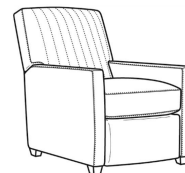

CR LAINE®

STYLE • COMFORT • COLOR

Malcolm / 1775-05SWPR

DESCRIPTION:	Swivel Power Recliner (30W)
OUTSIDE:	30"W x 41.5"D x 38.5"H
INSIDE:	22.5"W x 22"D
SEAT:	21.5"H
ARM:	24.5"H
COM:	Plain: 8.00 yds Repeat of 2-14": 10.00 yds Repeat of 15-27": 11.00 yds
WEIGHT:	105 lbs

May be shown with optional features

MALCOLM

Standard Seat Cushion: Hallmark Seat

Also available:

Malcolm / L1775-07
Leather Ottoman (27W X 22D)
Outside: 27W x 22D x 17H
Inside: 0W x 0D

Malcolm / 1775-07
Ottoman (27W X 22D)
Outside: 27W x 22D x 17H
Inside: 0W x 0D

Malcolm / 1775-07SC
Slipcovered Ottoman (27W X 22D)
Outside: 27W x 22D x 17H
Inside: 0W x 0D

Malcolm / 1775-05
Chair (30.5W)
Outside: 30.5W x 39D x 36.5H
Inside: 22W x 22D

Malcolm / 1775-05CH
Channel Back Chair (30.5W)
Outside: 30.5W x 39D x 36.5H
Inside: 22W x 22D

Malcolm / L1775-05PR
Leather Power Recliner (30W)
Outside: 30W x 41.5D x 38.5H
Inside: 22.5W x 22D

Malcolm / L1775-05SW
Leather Swivel Chair (30.5W)
Outside: 30.5W x 39D x 36.5H
Inside: 22W x 22D

Malcolm / L1775-05SWCH
Leather Channel Back SW Chair (30.5W)
Outside: 30.5W x 39D x 36.5H
Inside: 22W x 22D