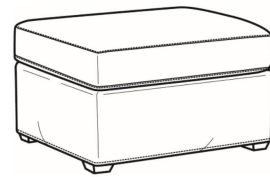

CR LAINE®

STYLE • COMFORT • COLOR

Malcolm / 1775-05SWPR

DESCRIPTION:	Swivel Power Recliner (30W)
OUTSIDE:	30"W x 41.5"D x 38.5"H
INSIDE:	22.5"W x 22"D
SEAT:	21.5"H
ARM:	24.5"H
COM:	Plain: 8.00 yds Repeat of 2-14": 10.00 yds Repeat of 15-27": 11.00 yds
WEIGHT:	105 lbs

L = available in leather

SC = available slipcovered

Standard Features:

French Seamed

Allow 18" distance from wall for reclining position. Fully Reclined Depth: 69D

Battery option not available on swivel power recliners

May be shown with optional features

MALCOLM

Standard Seat Cushion: Hallmark Seat

Also available:

Malcolm / L1775-07
Leather Ottoman (27W X 22D)
Outside: 27W x 22D x 17H
Inside: 0W x 0D

Malcolm / 1775-07
Ottoman (27W X 22D)
Outside: 27W x 22D x 17H
Inside: 0W x 0D

Malcolm / 1775-07SC
Slipcovered Ottoman (27W X 22D)
Outside: 27W x 22D x 17H
Inside: 0W x 0D

Malcolm / 1775-05
Chair (30.5W)
Outside: 30.5W x 39D x 36.5H
Inside: 22W x 22D

Malcolm / 1775-05CH
Channel Back Chair (30.5W)
Outside: 30.5W x 39D x 36.5H
Inside: 22W x 22D