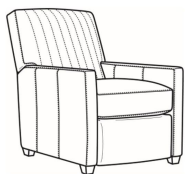

Malcolm / 1775-05MR
 Manual Recliner (30W)
 Outside: 30W x 41.5D x 38.5H
 Inside: 22.5W x 22D

Malcolm / 1775-05PR
 Power Recliner (30W)
 Outside: 30W x 41.5D x 38.5H
 Inside: 22.5W x 22D

Malcolm / 1775-05SW
 Swivel Chair (30.5W)
 Outside: 30.5W x 39D x 36.5H
 Inside: 22W x 22D

Malcolm / 1775-05SWCH
 Channel Back SW Chair (30.5W)
 Outside: 30.5W x 39D x 36.5H
 Inside: 22W x 22D

Malcolm / 1775-05SWMR
 Swivel Manual Recliner (30W)
 Outside: 30W x 41.5D x 38.5H
 Inside: 22.5W x 22D

Malcolm / 1775-05SC
 Slipcovered Chair (30.5W)
 Outside: 30.5W x 39D x 36.5H
 Inside: 22W x 22D

Malcolm / 1775-05SWSC
 Slipcovered Swivel Chair (30.5W)
 Outside: 30.5W x 39D x 36.5H
 Inside: 22W x 22D

Malcolm / L1775-05
 Leather Chair (30.5W)
 Outside: 30.5W x 39D x 36.5H
 Inside: 22W x 22D

Malcolm / L1775-05CH
 Leather Channel Back Chair (30.5W)
 Outside: 30.5W x 39D x 36.5H
 Inside: 22W x 22D

Malcolm / L1775-05CHMR
 Leather Manual Recliner Chnl Bk (30W)
 Outside: 30W x 41.5D x 38.5H
 Inside: 22.5W x 22D