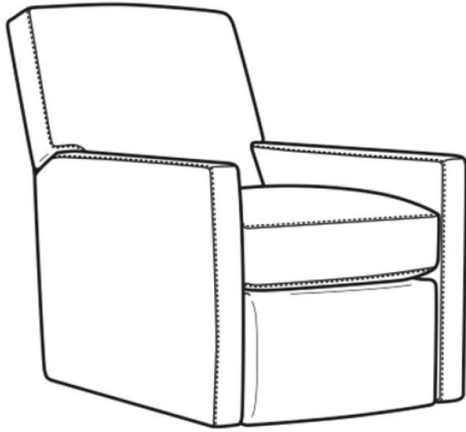

## Malcolm / 1775-05SWMR

DESCRIPTION:	Swivel Manual Recliner (30W)
OUTSIDE:	30"W x 41.5"D x 38.5"H
INSIDE:	22.5"W x 22"D
SEAT:	21.5"H
ARM:	24.5"H
COM:	Plain: 8.00 yds Repeat of 2-14": 10.00 yds Repeat of 15-27": 11.00 yds
WEIGHT:	90 lbs

Malcolm / L1775-05PR  
Leather Power Recliner (30W)  
Outside: 30W x 41.5D x 38.5H  
Inside: 22.5W x 22D

Malcolm / L1775-05SW  
Leather Swivel Chair (30.5W)  
Outside: 30.5W x 39D x 36.5H  
Inside: 22W x 22D

Malcolm / L1775-05SWCH  
Leather Channel Back SW Chair (30.5W)  
Outside: 30.5W x 39D x 36.5H  
Inside: 22W x 22D

Malcolm / L1775-05SWMR  
Leather Swivel Manual Recliner (30W)  
Outside: 30W x 41.5D x 38.5H  
Inside: 22.5W x 22D

Malcolm / L1775-05SWPR  
Leather Swivel Power Recliner (30W)  
Outside: 30W x 41.5D x 38.5H  
Inside: 22.5W x 22D