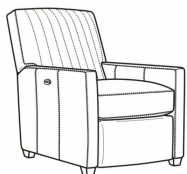

Malcolm / 1775-05PR  
 Power Recliner (30W)  
 Outside: 30W x 41.5D x 38.5H  
 Inside: 22.5W x 22D

Malcolm / 1775-05SW  
 Swivel Chair (30.5W)  
 Outside: 30.5W x 39D x 36.5H  
 Inside: 22W x 22D

Malcolm / 1775-05SWCH  
 Channel Back SW Chair (30.5W)  
 Outside: 30.5W x 39D x 36.5H  
 Inside: 22W x 22D

Malcolm / 1775-05SWPR  
 Swivel Power Recliner (30W)  
 Outside: 30W x 41.5D x 38.5H  
 Inside: 22.5W x 22D

Malcolm / 1775-05SC  
 Slipcovered Chair (30.5W)  
 Outside: 30.5W x 39D x 36.5H  
 Inside: 22W x 22D

Malcolm / 1775-05SWSC  
 Slipcovered Swivel Chair (30.5W)  
 Outside: 30.5W x 39D x 36.5H  
 Inside: 22W x 22D

Malcolm / L1775-05  
 Leather Chair (30.5W)  
 Outside: 30.5W x 39D x 36.5H  
 Inside: 22W x 22D

Malcolm / L1775-05CH  
 Leather Channel Back Chair (30.5W)  
 Outside: 30.5W x 39D x 36.5H  
 Inside: 22W x 22D

Malcolm / L1775-05CHMR  
 Leather Manual Recliner Chnl Bk (30W)  
 Outside: 30W x 41.5D x 38.5H  
 Inside: 22.5W x 22D