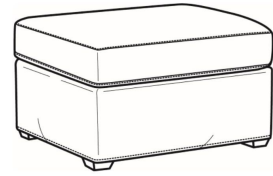

### Standard Features:

French Seamed

Allow 18" distance from wall for reclining position. Fully Reclined Depth: 69D

May be shown with optional features

### Also available:

Malcolm / L1775-07  
Leather Ottoman (27W X 22D)  
Outside: 27W x 22D x 17H  
Inside: 0W x 0D

Malcolm / 1775-07  
Ottoman (27W X 22D)  
Outside: 27W x 22D x 17H  
Inside: 0W x 0D

Malcolm / 1775-07SC  
Slipcovered Ottoman (27W X 22D)  
Outside: 27W x 22D x 17H  
Inside: 0W x 0D

Malcolm / 1775-05  
Chair (30.5W)  
Outside: 30.5W x 39D x 36.5H  
Inside: 22W x 22D

Malcolm / 1775-05CH  
Channel Back Chair (30.5W)  
Outside: 30.5W x 39D x 36.5H  
Inside: 22W x 22D

Malcolm / 1775-05CHMR  
Manual Recliner Chnl Bk (30W)  
Outside: 30W x 41.5D x 38.5H  
Inside: 22.5W x 22D