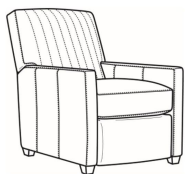

Malcolm / L1775-05CHMR
Leather Manual Recliner Chnl Bk (30W)
Outside: 30W x 41.5D x 38.5H
Inside: 22.5W x 22D