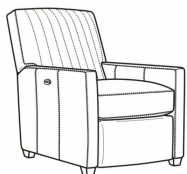

Malcolm / 1775-07SC
Slipcovered Ottoman (27W X 22D)
Outside: 27W x 22D x 17H
Inside: 0W x 0D

Malcolm / 1775-05
Chair (30.5W)
Outside: 30.5W x 39D x 36.5H
Inside: 22W x 22D

Malcolm / 1775-05CH
Channel Back Chair (30.5W)
Outside: 30.5W x 39D x 36.5H
Inside: 22W x 22D

Malcolm / 1775-05SW
 Swivel Chair (30.5W)
 Outside: 30.5W x 39D x 36.5H
 Inside: 22W x 22D

Malcolm / 1775-05SWCH
 Channel Back SW Chair (30.5W)
 Outside: 30.5W x 39D x 36.5H
 Inside: 22W x 22D

Malcolm / 1775-05SWMR
 Swivel Manual Recliner (30W)
 Outside: 30W x 41.5D x 38.5H
 Inside: 22.5W x 22D

Malcolm / 1775-05SWPR
 Swivel Power Recliner (30W)
 Outside: 30W x 41.5D x 38.5H
 Inside: 22.5W x 22D

Malcolm / 1775-05SC
 Slipcovered Chair (30.5W)
 Outside: 30.5W x 39D x 36.5H
 Inside: 22W x 22D

Malcolm / 1775-05SWSC
 Slipcovered Swivel Chair (30.5W)
 Outside: 30.5W x 39D x 36.5H
 Inside: 22W x 22D

Malcolm / L1775-05
 Leather Chair (30.5W)
 Outside: 30.5W x 39D x 36.5H
 Inside: 22W x 22D

Malcolm / L1775-05CH
 Leather Channel Back Chair (30.5W)
 Outside: 30.5W x 39D x 36.5H
 Inside: 22W x 22D

Malcolm / L1775-05CHMR
 Leather Manual Recliner Chnl Bk (30W)
 Outside: 30W x 41.5D x 38.5H
 Inside: 22.5W x 22D