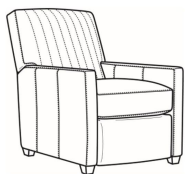

Malcolm / 1775-07SC
Slipcovered Ottoman (27W X 22D)
Outside: 27W x 22D x 17H
Inside: 0W x 0D

Malcolm / 1775-05
Chair (30.5W)
Outside: 30.5W x 39D x 36.5H
Inside: 22W x 22D

Malcolm / 1775-05CH
Channel Back Chair (30.5W)
Outside: 30.5W x 39D x 36.5H
Inside: 22W x 22D

Malcolm / 1775-05SW
 Swivel Chair (30.5W)
 Outside: 30.5W x 39D x 36.5H
 Inside: 22W x 22D

Malcolm / 1775-05SWCH
 Channel Back SW Chair (30.5W)
 Outside: 30.5W x 39D x 36.5H
 Inside: 22W x 22D

Malcolm / 1775-05SWMR
 Swivel Manual Recliner (30W)
 Outside: 30W x 41.5D x 38.5H
 Inside: 22.5W x 22D

Malcolm / 1775-05SWPR
 Swivel Power Recliner (30W)
 Outside: 30W x 41.5D x 38.5H
 Inside: 22.5W x 22D

Malcolm / 1775-05SC
 Slipcovered Chair (30.5W)
 Outside: 30.5W x 39D x 36.5H
 Inside: 22W x 22D

Malcolm / 1775-05SWSC
 Slipcovered Swivel Chair (30.5W)
 Outside: 30.5W x 39D x 36.5H
 Inside: 22W x 22D

Malcolm / L1775-05
 Leather Chair (30.5W)
 Outside: 30.5W x 39D x 36.5H
 Inside: 22W x 22D

Malcolm / L1775-05CH
 Leather Channel Back Chair (30.5W)
 Outside: 30.5W x 39D x 36.5H
 Inside: 22W x 22D

Malcolm / L1775-05CHMR
 Leather Manual Recliner Chnl Bk (30W)
 Outside: 30W x 41.5D x 38.5H
 Inside: 22.5W x 22D