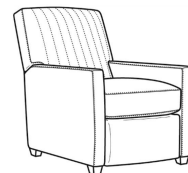

May be shown with optional features

MALCOLM

Standard Seat Cushion: Hallmark Seat

Also available:

Malcolm / L1775-07
Leather Ottoman (27W X 22D)
Outside: 27W x 22D x 17H
Inside: 0W x 0D

Malcolm / 1775-07
Ottoman (27W X 22D)
Outside: 27W x 22D x 17H
Inside: 0W x 0D

Malcolm / 1775-07SC
Slipcovered Ottoman (27W X 22D)
Outside: 27W x 22D x 17H
Inside: 0W x 0D

Malcolm / 1775-05
Chair (30.5W)
Outside: 30.5W x 39D x 36.5H
Inside: 22W x 22D

Malcolm / 1775-05CH
Channel Back Chair (30.5W)
Outside: 30.5W x 39D x 36.5H
Inside: 22W x 22D

Malcolm / 1775-05CHMR
Manual Recliner Chnl Bk (30W)
Outside: 30W x 41.5D x 38.5H
Inside: 22.5W x 22D

Malcolm / 1775-05CHPR
 Power Recliner Chnl Bk (30W)
 Outside: 30W x 41.5D x 38.5H
 Inside: 22.5W x 22D

Malcolm / L1775-05PR
Leather Power Recliner (30W)
Outside: 30W x 41.5D x 38.5H
Inside: 22.5W x 22D

Malcolm / L1775-05SW
Leather Swivel Chair (30.5W)
Outside: 30.5W x 39D x 36.5H
Inside: 22W x 22D

Malcolm / L1775-05SWCH
Leather Channel Back SW Chair (30.5W)
Outside: 30.5W x 39D x 36.5H
Inside: 22W x 22D