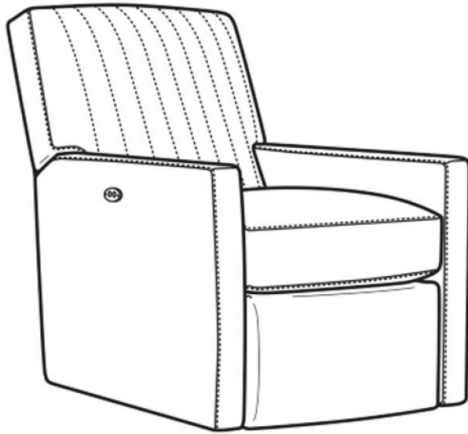

CR LAINE®

STYLE • COMFORT • COLOR

Malcolm / 1775-05CHSWPR

DESCRIPTION:	Swivel Power Recliner Chnl Bk
OUTSIDE:	30"W x 41.5"D x 38.5"H
INSIDE:	22.5"W x 22"D
SEAT:	21.5"H
ARM:	24.5"H
COM:	Plain: 8.00 yds Repeat of 2-14": 10.00 yds Repeat of 15-27": 11.00 yds
WEIGHT:	105 lbs

L = available in leather

SC = available slipcovered

Standard Features:

French Seamed

Allow 18" distance from wall for reclining position. Fully Reclined Depth: 69D

Battery option not available on swivel power recliners

Malcolm / 1775-07SC
Slipcovered Ottoman (27W X 22D)
Outside: 27W x 22D x 17H
Inside: 0W x 0D

Malcolm / 1775-05
Chair (30.5W)
Outside: 30.5W x 39D x 36.5H
Inside: 22W x 22D

Malcolm / 1775-05CH
Channel Back Chair (30.5W)
Outside: 30.5W x 39D x 36.5H
Inside: 22W x 22D

Malcolm / L1775-05PR
Leather Power Recliner (30W)
Outside: 30W x 41.5D x 38.5H
Inside: 22.5W x 22D

Malcolm / L1775-05SW
Leather Swivel Chair (30.5W)
Outside: 30.5W x 39D x 36.5H
Inside: 22W x 22D

Malcolm / L1775-05SWCH
Leather Channel Back SW Chair (30.5W)
Outside: 30.5W x 39D x 36.5H
Inside: 22W x 22D