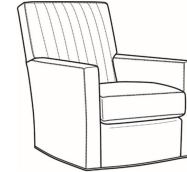

Malcolm / 1775-07SC
Slipcovered Ottoman (27W X 22D)
Outside: 27W x 22D x 17H
Inside: 0W x 0D

Malcolm / 1775-05
Chair (30.5W)
Outside: 30.5W x 39D x 36.5H
Inside: 22W x 22D

Malcolm / 1775-05CH
Channel Back Chair (30.5W)
Outside: 30.5W x 39D x 36.5H
Inside: 22W x 22D

Malcolm / 1775-05CHSWMR
 Swivel Manual Recliner Chnl Bk
 Outside: 30W x 41.5D x 38.5H
 Inside: 22.5W x 22D

Malcolm / 1775-05MR
 Manual Recliner (30W)
 Outside: 30W x 41.5D x 38.5H
 Inside: 22.5W x 22D

Malcolm / 1775-05PR
 Power Recliner (30W)
 Outside: 30W x 41.5D x 38.5H
 Inside: 22.5W x 22D

Malcolm / 1775-05SW
 Swivel Chair (30.5W)
 Outside: 30.5W x 39D x 36.5H
 Inside: 22W x 22D

Malcolm / 1775-05SWCH
 Channel Back SW Chair (30.5W)
 Outside: 30.5W x 39D x 36.5H
 Inside: 22W x 22D

Malcolm / 1775-05SWMR
 Swivel Manual Recliner (30W)
 Outside: 30W x 41.5D x 38.5H
 Inside: 22.5W x 22D

Malcolm / 1775-05SWPR
 Swivel Power Recliner (30W)
 Outside: 30W x 41.5D x 38.5H
 Inside: 22.5W x 22D

Malcolm / 1775-05SC
 Slipcovered Chair (30.5W)
 Outside: 30.5W x 39D x 36.5H
 Inside: 22W x 22D

Malcolm / 1775-05SWSC
 Slipcovered Swivel Chair (30.5W)
 Outside: 30.5W x 39D x 36.5H
 Inside: 22W x 22D