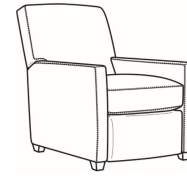

May be shown with optional features

MALCOLM

Standard Seat Cushion: Hallmark Seat

Also available:

Malcolm / L1775-07
Leather Ottoman (27W X 22D)
Outside: 27W x 22D x 17H
Inside: 0W x 0D

Malcolm / 1775-07
Ottoman (27W X 22D)
Outside: 27W x 22D x 17H
Inside: 0W x 0D

Malcolm / 1775-07SC
Slipcovered Ottoman (27W X 22D)
Outside: 27W x 22D x 17H
Inside: 0W x 0D

Malcolm / 1775-05
Chair (30.5W)
Outside: 30.5W x 39D x 36.5H
Inside: 22W x 22D

Malcolm / 1775-05CH
Channel Back Chair (30.5W)
Outside: 30.5W x 39D x 36.5H
Inside: 22W x 22D

Malcolm / 1775-05CHMR
Manual Recliner Chnl Bk (30W)
Outside: 30W x 41.5D x 38.5H
Inside: 22.5W x 22D

Malcolm / 1775-05CHPR
 Power Recliner Chnl Bk (30W)
 Outside: 30W x 41.5D x 38.5H
 Inside: 22.5W x 22D

Malcolm / 1775-05CHSWMR
 Swivel Manual Recliner Chnl Bk
 Outside: 30W x 41.5D x 38.5H
 Inside: 22.5W x 22D

Malcolm / 1775-05MR
 Manual Recliner (30W)
 Outside: 30W x 41.5D x 38.5H
 Inside: 22.5W x 22D

Malcolm / 1775-05PR
 Power Recliner (30W)
 Outside: 30W x 41.5D x 38.5H
 Inside: 22.5W x 22D