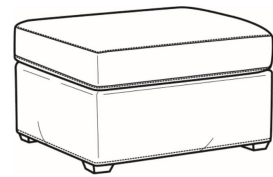

May be shown with optional features

MALCOLM

Standard Seat Cushion: Hallmark Seat

Also available:

Malcolm / L1775-07
Leather Ottoman (27W X 22D)
Outside: 27W x 22D x 17H
Inside: 0W x 0D

Malcolm / 1775-07
Ottoman (27W X 22D)
Outside: 27W x 22D x 17H
Inside: 0W x 0D

Malcolm / 1775-07SC
Slipcovered Ottoman (27W X 22D)
Outside: 27W x 22D x 17H
Inside: 0W x 0D

Malcolm / 1775-05
Chair (30.5W)
Outside: 30.5W x 39D x 36.5H
Inside: 22W x 22D

Malcolm / 1775-05CH
Channel Back Chair (30.5W)
Outside: 30.5W x 39D x 36.5H
Inside: 22W x 22D