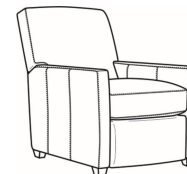

Malcolm / 1775-05SW
 Swivel Chair (30.5W)
 Outside: 30.5W x 39D x 36.5H
 Inside: 22W x 22D

Malcolm / 1775-05SWCH
 Channel Back SW Chair (30.5W)
 Outside: 30.5W x 39D x 36.5H
 Inside: 22W x 22D

Malcolm / 1775-05SWMR
 Swivel Manual Recliner (30W)
 Outside: 30W x 41.5D x 38.5H
 Inside: 22.5W x 22D

Malcolm / 1775-05SWPR
 Swivel Power Recliner (30W)
 Outside: 30W x 41.5D x 38.5H
 Inside: 22.5W x 22D

Malcolm / 1775-05SC
 Slipcovered Chair (30.5W)
 Outside: 30.5W x 39D x 36.5H
 Inside: 22W x 22D

Malcolm / 1775-05SWSC
 Slipcovered Swivel Chair (30.5W)
 Outside: 30.5W x 39D x 36.5H
 Inside: 22W x 22D

Malcolm / L1775-05
 Leather Chair (30.5W)
 Outside: 30.5W x 39D x 36.5H
 Inside: 22W x 22D

Malcolm / L1775-05CH
 Leather Channel Back Chair (30.5W)
 Outside: 30.5W x 39D x 36.5H
 Inside: 22W x 22D

Malcolm / L1775-05CHMR
 Leather Manual Recliner Chnl Bk (30W)
 Outside: 30W x 41.5D x 38.5H
 Inside: 22.5W x 22D

Malcolm / L1775-05CHPR
 Leather Power Recliner Chnl Bk (30W)
 Outside: 30W x 41.5D x 38.5H
 Inside: 22.5W x 22D

Malcolm / L1775-05MR
 Leather Manual Recliner (30W)
 Outside: 30W x 41.5D x 38.5H
 Inside: 22.5W x 22D