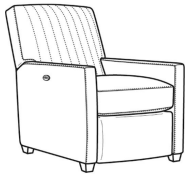

May be shown with optional features

MALCOLM

Standard Seat Cushion: Hallmark Seat

Also available:

Malcolm / L1775-07
Leather Ottoman (27W X 22D)
Outside: 27W x 22D x 17H
Inside: 0W x 0D

Malcolm / 1775-07
Ottoman (27W X 22D)
Outside: 27W x 22D x 17H
Inside: 0W x 0D

Malcolm / 1775-07SC
Slipcovered Ottoman (27W X 22D)
Outside: 27W x 22D x 17H
Inside: 0W x 0D

Malcolm / 1775-05
Chair (30.5W)
Outside: 30.5W x 39D x 36.5H
Inside: 22W x 22D

Malcolm / 1775-05CH
Channel Back Chair (30.5W)
Outside: 30.5W x 39D x 36.5H
Inside: 22W x 22D

Malcolm / 1775-05CHMR
Manual Recliner Chnl Bk (30W)
Outside: 30W x 41.5D x 38.5H
Inside: 22.5W x 22D

Malcolm / 1775-05CHPR
 Power Recliner Chnl Bk (30W)
 Outside: 30W x 41.5D x 38.5H
 Inside: 22.5W x 22D

Malcolm / 1775-05CHSWMR
 Swivel Manual Recliner Chnl Bk
 Outside: 30W x 41.5D x 38.5H
 Inside: 22.5W x 22D

Malcolm / 1775-05MR
 Manual Recliner (30W)
 Outside: 30W x 41.5D x 38.5H
 Inside: 22.5W x 22D

Malcolm / 1775-05PR
 Power Recliner (30W)
 Outside: 30W x 41.5D x 38.5H
 Inside: 22.5W x 22D