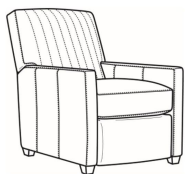

Malcolm / 1775-05PR
 Power Recliner (30W)
 Outside: 30W x 41.5D x 38.5H
 Inside: 22.5W x 22D

Malcolm / 1775-05SW
 Swivel Chair (30.5W)
 Outside: 30.5W x 39D x 36.5H
 Inside: 22W x 22D

Malcolm / 1775-05SWCH
 Channel Back SW Chair (30.5W)
 Outside: 30.5W x 39D x 36.5H
 Inside: 22W x 22D

Malcolm / 1775-05SWMR
 Swivel Manual Recliner (30W)
 Outside: 30W x 41.5D x 38.5H
 Inside: 22.5W x 22D

Malcolm / 1775-05SWPR
 Swivel Power Recliner (30W)
 Outside: 30W x 41.5D x 38.5H
 Inside: 22.5W x 22D

Malcolm / 1775-05SC
 Slipcovered Chair (30.5W)
 Outside: 30.5W x 39D x 36.5H
 Inside: 22W x 22D

Malcolm / 1775-05SWSC
 Slipcovered Swivel Chair (30.5W)
 Outside: 30.5W x 39D x 36.5H
 Inside: 22W x 22D

Malcolm / L1775-05
 Leather Chair (30.5W)
 Outside: 30.5W x 39D x 36.5H
 Inside: 22W x 22D

Malcolm / L1775-05CH
 Leather Channel Back Chair (30.5W)
 Outside: 30.5W x 39D x 36.5H
 Inside: 22W x 22D

Malcolm / L1775-05CHMR
 Leather Manual Recliner Chnl Bk (30W)
 Outside: 30W x 41.5D x 38.5H
 Inside: 22.5W x 22D