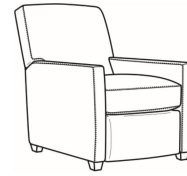

Malcolm / 1775-05MR
Manual Recliner (30W)
Outside: 30W x 41.5D x 38.5H
Inside: 22.5W x 22D