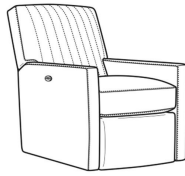

Standard Seat Cushion: Hallmark Seat

Also available:

Malcolm / L1775-07
Leather Ottoman (27W X 22D)
Outside: 27W x 22D x 17H
Inside: 0W x 0D

Malcolm / 1775-07
Ottoman (27W X 22D)
Outside: 27W x 22D x 17H
Inside: 0W x 0D

Malcolm / 1775-07SC
Slipcovered Ottoman (27W X 22D)
Outside: 27W x 22D x 17H
Inside: 0W x 0D

Malcolm / 1775-05
Chair (30.5W)
Outside: 30.5W x 39D x 36.5H
Inside: 22W x 22D

Malcolm / 1775-05CH
Channel Back Chair (30.5W)
Outside: 30.5W x 39D x 36.5H
Inside: 22W x 22D

Malcolm / 1775-05CHMR
Manual Recliner Chnl Bk (30W)
Outside: 30W x 41.5D x 38.5H
Inside: 22.5W x 22D

Malcolm / 1775-05CHPR
 Power Recliner Chnl Bk (30W)
 Outside: 30W x 41.5D x 38.5H
 Inside: 22.5W x 22D

Malcolm / 1775-05CHSWPR
 Swivel Power Recliner Chnl Bk (30W)
 Outside: 30W x 41.5D x 38.5H
 Inside: 22.5W x 22D

Malcolm / 1775-05MR
 Manual Recliner (30W)
 Outside: 30W x 41.5D x 38.5H
 Inside: 22.5W x 22D