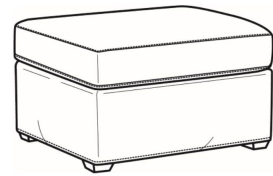

L = available in leather

SC = available slipcovered

Standard Features:

French Seamed

Allow 18" distance from wall for reclining position. Fully Reclined Depth: 69D

May be shown with optional features

MALCOLM

Standard Seat Cushion: Hallmark Seat

Also available:

Malcolm / L1775-07
Leather Ottoman (27W X 22D)
Outside: 27W x 22D x 17H
Inside: 0W x 0D

Malcolm / 1775-07
Ottoman (27W X 22D)
Outside: 27W x 22D x 17H
Inside: 0W x 0D

Malcolm / 1775-07SC
Slipcovered Ottoman (27W X 22D)
Outside: 27W x 22D x 17H
Inside: 0W x 0D

Malcolm / 1775-05
Chair (30.5W)
Outside: 30.5W x 39D x 36.5H
Inside: 22W x 22D

Malcolm / 1775-05CH
Channel Back Chair (30.5W)
Outside: 30.5W x 39D x 36.5H
Inside: 22W x 22D