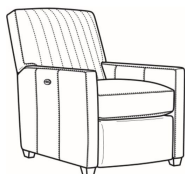

Malcolm / 1775-05PR
 Power Recliner (30W)
 Outside: 30W x 41.5D x 38.5H
 Inside: 22.5W x 22D

Malcolm / 1775-05SW
 Swivel Chair (30.5W)
 Outside: 30.5W x 39D x 36.5H
 Inside: 22W x 22D

Malcolm / 1775-05SWCH
 Channel Back SW Chair (30.5W)
 Outside: 30.5W x 39D x 36.5H
 Inside: 22W x 22D

Malcolm / 1775-05SWMR
 Swivel Manual Recliner (30W)
 Outside: 30W x 41.5D x 38.5H
 Inside: 22.5W x 22D

Malcolm / 1775-05SWPR
 Swivel Power Recliner (30W)
 Outside: 30W x 41.5D x 38.5H
 Inside: 22.5W x 22D

Malcolm / 1775-05SC
 Slipcovered Chair (30.5W)
 Outside: 30.5W x 39D x 36.5H
 Inside: 22W x 22D

Malcolm / 1775-05SWSC
 Slipcovered Swivel Chair (30.5W)
 Outside: 30.5W x 39D x 36.5H
 Inside: 22W x 22D

Malcolm / L1775-05
 Leather Chair (30.5W)
 Outside: 30.5W x 39D x 36.5H
 Inside: 22W x 22D

Malcolm / L1775-05CH
 Leather Channel Back Chair (30.5W)
 Outside: 30.5W x 39D x 36.5H
 Inside: 22W x 22D

Malcolm / L1775-05CHMR
 Leather Manual Recliner Chnl Bk (30W)
 Outside: 30W x 41.5D x 38.5H
 Inside: 22.5W x 22D