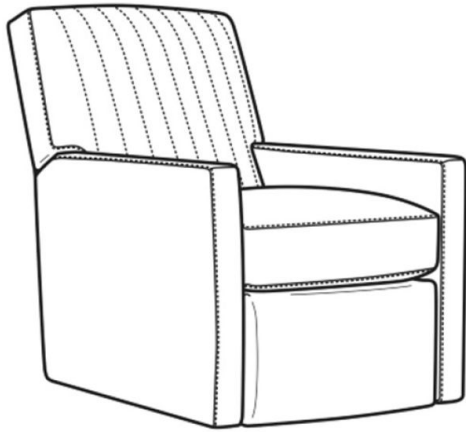

CR LAINE®

STYLE • COMFORT • COLOR

Malcolm / 1775-05CHSWMR

DESCRIPTION:	Swivel Manual Recliner Chnl Bk
OUTSIDE:	30"W x 41.5"D x 38.5"H
INSIDE:	22.5"W x 22"D
SEAT:	21.5"H
ARM:	24.5"H
COM:	Plain: 8.00 yds Repeat of 2-14": 10.00 yds Repeat of 15-27": 11.00 yds
WEIGHT:	100 lbs

L = available in leather

SC = available slipcovered

Standard Features:

French Seamed

Allow 18" distance from wall for reclining position. Fully Reclined Depth: 69D

May be shown with optional features

MALCOLM

Malcolm / 1775-07SC
Slipcovered Ottoman (27W X 22D)
Outside: 27W x 22D x 17H
Inside: 0W x 0D

Malcolm / 1775-05
Chair (30.5W)
Outside: 30.5W x 39D x 36.5H
Inside: 22W x 22D

Malcolm / 1775-05CH
Channel Back Chair (30.5W)
Outside: 30.5W x 39D x 36.5H
Inside: 22W x 22D

Malcolm / L1775-05PR
Leather Power Recliner (30W)
Outside: 30W x 41.5D x 38.5H
Inside: 22.5W x 22D

Malcolm / L1775-05SW
Leather Swivel Chair (30.5W)
Outside: 30.5W x 39D x 36.5H
Inside: 22W x 22D

Malcolm / L1775-05SWCH
Leather Channel Back SW Chair (30.5W)
Outside: 30.5W x 39D x 36.5H
Inside: 22W x 22D