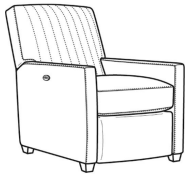

Standard Seat Cushion: Hallmark Seat

Also available:

Malcolm / L1775-07
Leather Ottoman (27W X 22D)
Outside: 27W x 22D x 17H
Inside: 0W x 0D

Malcolm / 1775-07
Ottoman (27W X 22D)
Outside: 27W x 22D x 17H
Inside: 0W x 0D

Malcolm / 1775-07SC
Slipcovered Ottoman (27W X 22D)
Outside: 27W x 22D x 17H
Inside: 0W x 0D

Malcolm / 1775-05
Chair (30.5W)
Outside: 30.5W x 39D x 36.5H
Inside: 22W x 22D

Malcolm / 1775-05CH
Channel Back Chair (30.5W)
Outside: 30.5W x 39D x 36.5H
Inside: 22W x 22D

Malcolm / 1775-05CHMR
Manual Recliner Chnl Bk (30W)
Outside: 30W x 41.5D x 38.5H
Inside: 22.5W x 22D

Malcolm / 1775-05CHPR
 Power Recliner Chnl Bk (30W)
 Outside: 30W x 41.5D x 38.5H
 Inside: 22.5W x 22D

Malcolm / 1775-05PR
 Power Recliner (30W)
 Outside: 30W x 41.5D x 38.5H
 Inside: 22.5W x 22D

Malcolm / 1775-05SW
 Swivel Chair (30.5W)
 Outside: 30.5W x 39D x 36.5H
 Inside: 22W x 22D

Malcolm / 1775-05SWCH
 Channel Back SW Chair (30.5W)
 Outside: 30.5W x 39D x 36.5H
 Inside: 22W x 22D