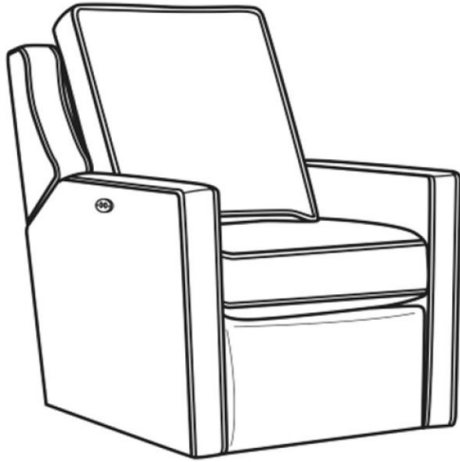

## Harper / 1726-05SWPR

DESCRIPTION:	Swivel Power Recliner (30.5W)
OUTSIDE:	30.5"W x 41"D x 40"H
INSIDE:	22"W x 20"D
SEAT:	20.5"H
ARM:	25.5"H
BACK RAIL:	36.5"H
COM:	Plain: 10.00 yds Repeat of 2-14": 12.50 yds Repeat of 15-27": 13.50 yds
WEIGHT:	115 lbs

### Standard Features:

Semi-Attached Box Border Back

Allow 18" distance from wall for reclining position. Fully Reclined Depth: 71.5D

Battery option not available on swivel power recliners

May be shown with optional features