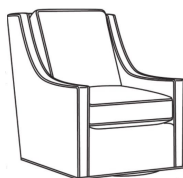

## HARPER

Standard Seat Cushion: Hallmark Seat  
Standard Back Pillow: Fiber Back

Also available:

Harper / L1728  
Leather Ottoman (27W X 22D)  
Outside: 27W x 22D x 17H  
Inside: 0W x 0D

Harper / 1728  
Ottoman (27W X 22D)  
Outside: 27W x 22D x 17H  
Inside: 0W x 0D

Harper / 1726  
Chair (30W)  
Outside: 30W x 39D x 40H  
Inside: 22W x 21.5D

Harper / 1726-05MR  
Manual Recliner (30.5W)  
Outside: 30.5W x 41D x 40H  
Inside: 22W x 20D

Harper / 1726-05PR  
Power Recliner (30.5W)  
Outside: 30.5W x 41D x 40H  
Inside: 22W x 20D

Harper / 1726-05SWMR  
Swivel Manual Recliner (30.5W)  
Outside: 30.5W x 41D x 40H  
Inside: 22W x 20D

Harper / 1726-LP  
Chair (30W)  
Outside: 30W x 39D x 40H  
Inside: 22W x 21.5D

Harper / 1726-SG  
Swivel Glider (30W)  
Outside: 30W x 39D x 40H  
Inside: 22W x 21.5D

Harper / 1726-SGLP  
Swivel Glider (30W)  
Outside: 30W x 39D x 40H  
Inside: 22W x 21.5D

Harper / 1726-SW  
Swivel Chair (30W)  
Outside: 30W x 39D x 40H  
Inside: 22W x 21.5D

Harper / 1726-SWLP  
Swivel Chair (30W)  
Outside: 30W x 39D x 40H  
Inside: 22W x 21.5D