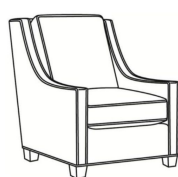

Harper / 1726-05SWMR  
Swivel Manual Recliner (30.5W)  
Outside: 30.5W x 41D x 40H  
Inside: 22W x 20D

Harper / 1726-LP  
Chair (30W)  
Outside: 30W x 39D x 40H  
Inside: 22W x 21.5D

Harper / 1726-SG  
Swivel Glider (30W)  
Outside: 30W x 39D x 40H  
Inside: 22W x 21.5D

Harper / 1726-SGLP  
Swivel Glider (30W)  
Outside: 30W x 39D x 40H  
Inside: 22W x 21.5D

Harper / 1726-SW  
Swivel Chair (30W)  
Outside: 30W x 39D x 40H  
Inside: 22W x 21.5D

Harper / 1726-SWLP  
Swivel Chair (30W)  
Outside: 30W x 39D x 40H  
Inside: 22W x 21.5D

Harper / L1726  
Leather Chair (30W)  
Outside: 30W x 39D x 40H  
Inside: 22W x 21.5D

Harper / L1726-05MR  
Leather Manual Recliner (30.5W)  
Outside: 30.5W x 41D x 40H  
Inside: 22W x 20D

Harper / L1726-05PR  
Leather Power Recliner (30.5W)  
Outside: 30.5W x 41D x 40H  
Inside: 22W x 20D

Harper / L1726-05SWMR  
Leather Swivel Manual Recliner (30.5W)  
Outside: 30.5W x 41D x 40H  
Inside: 22W x 20D

Harper / L1726-05SWPR  
Leather Swivel Power Recliner (30.5W)  
Outside: 30.5W x 41D x 40H  
Inside: 22W x 20D