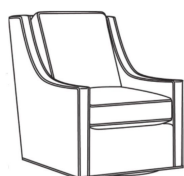

Harper / 1726-SGLP  
Swivel Glider (30W)  
Outside: 30W x 39D x 40H  
Inside: 22W x 21.5D

Harper / 1726-SW  
Swivel Chair (30W)  
Outside: 30W x 39D x 40H  
Inside: 22W x 21.5D

Harper / 1726-SWLP  
Swivel Chair (30W)  
Outside: 30W x 39D x 40H  
Inside: 22W x 21.5D

Harper / L1726  
Leather Chair (30W)  
Outside: 30W x 39D x 40H  
Inside: 22W x 21.5D

Harper / L1726-05MR  
Leather Manual Recliner (30.5W)  
Outside: 30.5W x 41D x 40H  
Inside: 22W x 20D

Harper / L1726-05PR  
Leather Power Recliner (30.5W)  
Outside: 30.5W x 41D x 40H  
Inside: 22W x 20D

Harper / L1726-05SWMR  
Leather Swivel Manual Recliner (30.5W)  
Outside: 30.5W x 41D x 40H  
Inside: 22W x 20D

Harper / L1726-05SWPR  
Leather Swivel Power Recliner (30.5W)  
Outside: 30.5W x 41D x 40H  
Inside: 22W x 20D

Harper / L1726-LP  
Leather Chair (30W)  
Outside: 30W x 39D x 40H  
Inside: 22W x 21.5D

Harper / L1726-SG  
Leather Swivel Glider (30W)  
Outside: 30W x 39D x 40H  
Inside: 22W x 21.5D

Harper / L1726-SGLP  
Leather Swivel Glider (30W)  
Outside: 30W x 39D x 40H  
Inside: 22W x 21.5D