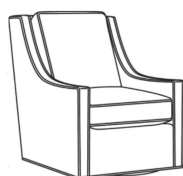

Harper / 1726-SGLP  
Swivel Glider (30W)  
Outside: 30W x 39D x 40H  
Inside: 22W x 21.5D

Harper / 1726-SW  
Swivel Chair (30W)  
Outside: 30W x 39D x 40H  
Inside: 22W x 21.5D

Harper / 1726-SWLP  
Swivel Chair (30W)  
Outside: 30W x 39D x 40H  
Inside: 22W x 21.5D

Harper / L1726  
Leather Chair (30W)  
Outside: 30W x 39D x 40H  
Inside: 22W x 21.5D

Harper / L1726-05MR  
Leather Manual Recliner (30.5W)  
Outside: 30.5W x 41D x 40H  
Inside: 22W x 20D

Harper / L1726-05PR  
Leather Power Recliner (30.5W)  
Outside: 30.5W x 41D x 40H  
Inside: 22W x 20D

Harper / L1726-05SWMR  
Leather Swivel Manual Recliner (30.5W)  
Outside: 30.5W x 41D x 40H  
Inside: 22W x 20D

Harper / L1726-05SWPR  
Leather Swivel Power Recliner (30.5W)  
Outside: 30.5W x 41D x 40H  
Inside: 22W x 20D

Harper / L1726-LP  
Leather Chair (30W)  
Outside: 30W x 39D x 40H  
Inside: 22W x 21.5D

Harper / L1726-SG  
Leather Swivel Glider (30W)  
Outside: 30W x 39D x 40H  
Inside: 22W x 21.5D

Harper / L1726-SGLP  
Leather Swivel Glider (30W)  
Outside: 30W x 39D x 40H  
Inside: 22W x 21.5D