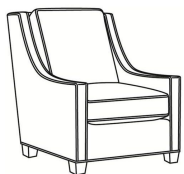

## HARPER

Standard Seat Cushion: Hallmark Seat  
Standard Back Pillow: Fiber Back

Also available:

Harper / L1728  
Leather Ottoman (27W X 22D)  
Outside: 27W x 22D x 17H  
Inside: 0W x 0D

Harper / 1728  
Ottoman (27W X 22D)  
Outside: 27W x 22D x 17H  
Inside: 0W x 0D

Harper / 1726  
Chair (30W)  
Outside: 30W x 39D x 40H  
Inside: 22W x 21.5D

Harper / 1726-05MR  
Manual Recliner (30.5W)  
Outside: 30.5W x 41D x 40H  
Inside: 22W x 20D

Harper / 1726-05PR  
Power Recliner (30.5W)  
Outside: 30.5W x 41D x 40H  
Inside: 22W x 20D

Harper / 1726-05SWMR  
Swivel Manual Recliner (30.5W)  
Outside: 30.5W x 41D x 40H  
Inside: 22W x 20D

Harper / 1726-LP  
Chair (30W)  
Outside: 30W x 39D x 40H  
Inside: 22W x 21.5D

Harper / 1726-SG  
Swivel Glider (30W)  
Outside: 30W x 39D x 40H  
Inside: 22W x 21.5D

Harper / 1726-SGLP  
Swivel Glider (30W)  
Outside: 30W x 39D x 40H  
Inside: 22W x 21.5D

Harper / 1726-SW  
Swivel Chair (30W)  
Outside: 30W x 39D x 40H  
Inside: 22W x 21.5D

Harper / 1726-SWLP  
Swivel Chair (30W)  
Outside: 30W x 39D x 40H  
Inside: 22W x 21.5D