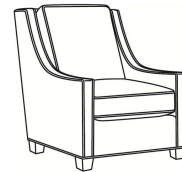

## Harper / 1726-05SWPR

DESCRIPTION:	Swivel Power Recliner (30.5W)
OUTSIDE:	30.5"W x 41"D x 40"H
INSIDE:	22"W x 20"D
SEAT:	20.5"H
ARM:	25.5"H
BACK RAIL:	36.5"H
COM:	Plain: 10.00 yds Repeat of 2-14": 12.50 yds Repeat of 15-27": 13.50 yds
WEIGHT:	115 lbs

## HARPER

Standard Seat Cushion: Hallmark Seat  
Standard Back Pillow: Fiber Back

Also available:

Harper / L1728  
Leather Ottoman (27W X 22D)  
Outside: 27W x 22D x 17H  
Inside: 0W x 0D

Harper / 1728  
Ottoman (27W X 22D)  
Outside: 27W x 22D x 17H  
Inside: 0W x 0D

Harper / 1726  
Chair (30W)  
Outside: 30W x 39D x 40H  
Inside: 22W x 21.5D

Harper / 1726-05MR  
Manual Recliner (30.5W)  
Outside: 30.5W x 41D x 40H  
Inside: 22W x 20D

Harper / 1726-05PR  
Power Recliner (30.5W)  
Outside: 30.5W x 41D x 40H  
Inside: 22W x 20D

Harper / 1726-05SWMR  
Swivel Manual Recliner (30.5W)  
Outside: 30.5W x 41D x 40H  
Inside: 22W x 20D

Harper / 1726-LP  
Chair (30W)  
Outside: 30W x 39D x 40H  
Inside: 22W x 21.5D

Harper / 1726-SG  
Swivel Glider (30W)  
Outside: 30W x 39D x 40H  
Inside: 22W x 21.5D