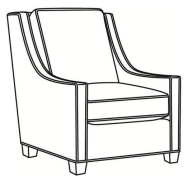

CR LAINE®

STYLE • COMFORT • COLOR

Harper / 1726-05SWMR

DESCRIPTION:	Swivel Manual Recliner (30.5W)
OUTSIDE:	30.5"W x 41"D x 40"H
INSIDE:	22"W x 20"D
SEAT:	20.5"H
ARM:	25.5"H
BACK RAIL:	36.5"H
COM:	Plain: 10.00 yds Repeat of 2-14": 12.50 yds Repeat of 15-27": 13.50 yds
WEIGHT:	110 lbs

L = available in leather

Standard Features:

Semi-Attached Box Border Back

Allow 18" distance from wall for reclining position. Fully Reclined Depth: 71.5D

May be shown with optional features

HARPER

Standard Seat Cushion: Hallmark Seat
Standard Back Pillow: Fiber Back

Also available:

Harper / L1728
Leather Ottoman (27W X 22D)
Outside: 27W x 22D x 17H
Inside: 0W x 0D

Harper / 1728
Ottoman (27W X 22D)
Outside: 27W x 22D x 17H
Inside: 0W x 0D

Harper / 1726
Chair (30W)
Outside: 30W x 39D x 40H
Inside: 22W x 21.5D

Harper / 1726-05MR
Manual Recliner (30.5W)
Outside: 30.5W x 41D x 40H
Inside: 22W x 20D

Harper / 1726-05PR
Power Recliner (30.5W)
Outside: 30.5W x 41D x 40H
Inside: 22W x 20D

Harper / 1726-05SWPR
Swivel Power Recliner (30.5W)
Outside: 30.5W x 41D x 40H
Inside: 22W x 20D