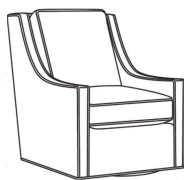

Also available:

Harper / L1728
Leather Ottoman (27W X 22D)
Outside: 27W x 22D x 17H
Inside: 0W x 0D

Harper / 1728
Ottoman (27W X 22D)
Outside: 27W x 22D x 17H
Inside: 0W x 0D

Harper / 1726
Chair (30W)
Outside: 30W x 39D x 40H
Inside: 22W x 21.5D

Harper / 1726-05MR
Manual Recliner (30.5W)
Outside: 30.5W x 41D x 40H
Inside: 22W x 20D

Harper / 1726-05PR
Power Recliner (30.5W)
Outside: 30.5W x 41D x 40H
Inside: 22W x 20D

Harper / 1726-05SWPR
Swivel Power Recliner (30.5W)
Outside: 30.5W x 41D x 40H
Inside: 22W x 20D

Harper / 1726-LP
Chair (30W)
Outside: 30W x 39D x 40H
Inside: 22W x 21.5D

Harper / 1726-SG
Swivel Glider (30W)
Outside: 30W x 39D x 40H
Inside: 22W x 21.5D

Harper / 1726-SGLP
Swivel Glider (30W)
Outside: 30W x 39D x 40H
Inside: 22W x 21.5D

Harper / 1726-SW
Swivel Chair (30W)
Outside: 30W x 39D x 40H
Inside: 22W x 21.5D

Harper / 1726-SWLP
Swivel Chair (30W)
Outside: 30W x 39D x 40H
Inside: 22W x 21.5D

Harper / L1726
Leather Chair (30W)
Outside: 30W x 39D x 40H
Inside: 22W x 21.5D