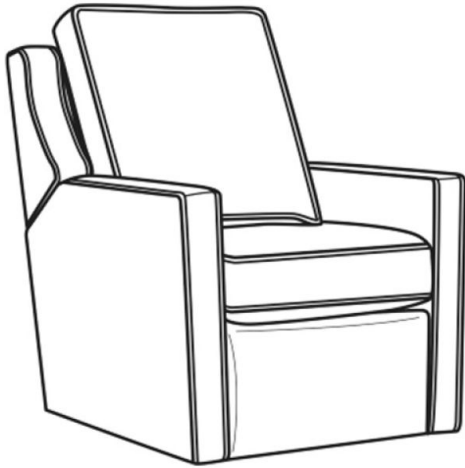

CR LAINE®

STYLE • COMFORT • COLOR

Harper / 1726-05SWMR

DESCRIPTION:	Swivel Manual Recliner (30.5W)
OUTSIDE:	30.5"W x 41"D x 40"H
INSIDE:	22"W x 20"D
SEAT:	20.5"H
ARM:	25.5"H
BACK RAIL:	36.5"H
COM:	Plain: 10.00 yds Repeat of 2-14": 12.50 yds Repeat of 15-27": 13.50 yds
WEIGHT:	110 lbs

L = available in leather

Standard Features:

Semi-Attached Box Border Back

Allow 18" distance from wall for reclining position. Fully Reclined Depth: 71.5D

May be shown with optional features

HARPER

Standard Seat Cushion: Hallmark Seat
Standard Back Pillow: Fiber Back

Also available:

Harper / L1728
Leather Ottoman (27W X 22D)
Outside: 27W x 22D x 17H
Inside: 0W x 0D

Harper / 1728
Ottoman (27W X 22D)
Outside: 27W x 22D x 17H
Inside: 0W x 0D

Harper / 1726
Chair (30W)
Outside: 30W x 39D x 40H
Inside: 22W x 21.5D

Harper / 1726-SW
Swivel Chair (30W)
Outside: 30W x 39D x 40H
Inside: 22W x 21.5D

Harper / 1726-SWLP
Swivel Chair (30W)
Outside: 30W x 39D x 40H
Inside: 22W x 21.5D

Harper / L1726
Leather Chair (30W)
Outside: 30W x 39D x 40H
Inside: 22W x 21.5D