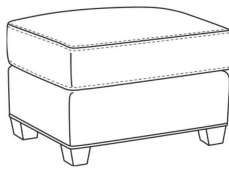

CR LAINE®

STYLE • COMFORT • COLOR

Heath / 1725-05SWPR

DESCRIPTION:	Swivel Power Recliner (30.5W)
OUTSIDE:	30.5"W x 41"D x 40"H
INSIDE:	22"W x 20"D
SEAT:	20.5"H
ARM:	25.5"H
BACK RAIL:	36.5"H
COM:	Plain: 9.50 yds Repeat of 2-14": 12.00 yds Repeat of 15-27": 13.00 yds
WEIGHT:	115 lbs

May be shown with optional features

HEATH

Standard Seat Cushion: Hallmark Seat
Standard Back Pillow: Fiber Back

Also available:

Heath / L1727
Leather Ottoman (27W X 22D)
Outside: 27W x 22D x 17H
Inside: 0W x 0D

Heath / 1727
Ottoman (27W X 22D)
Outside: 27W x 22D x 17H
Inside: 0W x 0D

Heath / 1725
Chair (30W)
Outside: 30W x 39D x 40H
Inside: 22W x 21.5D

Heath / 1725-05MR
Manual Recliner (30.5W)
Outside: 30.5W x 41D x 40H
Inside: 22W x 20D

Heath / 1725-05PR
Power Recliner (30.5W)
Outside: 30.5W x 41D x 40H
Inside: 22W x 20D

Heath / 1725-05SWMR
Swivel Manual Recliner (30.5W)
Outside: 30.5W x 41D x 40H
Inside: 22W x 20D

Heath / 1725-LP
Chair (30W)
Outside: 30W x 39D x 40H
Inside: 22W x 21.5D