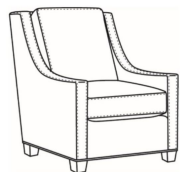

Heath / 1725-05PR
Power Recliner (30.5W)
Outside: 30.5W x 41D x 40H
Inside: 22W x 20D

Heath / 1725-05SWMR
Swivel Manual Recliner (30.5W)
Outside: 30.5W x 41D x 40H
Inside: 22W x 20D

Heath / 1725-LP
Chair (30W)
Outside: 30W x 39D x 40H
Inside: 22W x 21.5D

Heath / 1725-SG
Swivel Glider (30W)
Outside: 30W x 39D x 40H
Inside: 22W x 21.5D

Heath / 1725-SGLP
Swivel Glider (30W)
Outside: 30W x 39D x 40H
Inside: 22W x 21.5D

Heath / 1725-SW
Swivel Chair (30W)
Outside: 30W x 39D x 40H
Inside: 22W x 21.5D

Heath / 1725-SWLP
Swivel Chair (30W)
Outside: 30W x 39D x 40H
Inside: 22W x 21.5D

Heath / L1725
Leather Chair (30W)
Outside: 30W x 39D x 40H
Inside: 22W x 21.5D

Heath / L1725-05MR
Leather Manual Recliner (30.5W)
Outside: 30.5W x 41D x 40H
Inside: 22W x 20D

Heath / L1725-05PR
Leather Power Recliner (30.5W)
Outside: 30.5W x 41D x 40H
Inside: 22W x 20D

Heath / L1725-05SWMR
Leather Swivel Manual Recliner (30.5W)
Outside: 30.5W x 41D x 40H
Inside: 22W x 20D

Heath / L1725-05SWPR
Leather Swivel Power Recliner (30.5W)
Outside: 30.5W x 41D x 40H
Inside: 22W x 20D