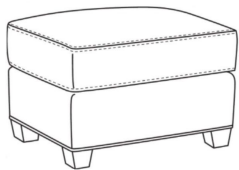

CR LAINE®

STYLE • COMFORT • COLOR

Heath / 1725-05SWPR

DESCRIPTION:	Swivel Power Recliner (30.5W)
OUTSIDE:	30.5"W x 41"D x 40"H
INSIDE:	22"W x 20"D
SEAT:	20.5"H
ARM:	25.5"H
BACK RAIL:	36.5"H
COM:	Plain: 9.50 yds Repeat of 2-14": 12.00 yds Repeat of 15-27": 13.00 yds
WEIGHT:	115 lbs

L = available in leather

Standard Features:

Semi-Attached Box Border Back

Saddle-Stitched

Allow 18" distance from wall for reclining position. Fully Reclined Depth: 71.5D

Battery option not available on swivel power recliners

May be shown with optional features

HEATH

Standard Seat Cushion: Hallmark Seat
Standard Back Pillow: Fiber Back

Also available:

Heath / L1727
Leather Ottoman (27W X 22D)
Outside: 27W x 22D x 17H
Inside: 0W x 0D

Heath / 1727
Ottoman (27W X 22D)
Outside: 27W x 22D x 17H
Inside: 0W x 0D

Heath / 1725
Chair (30W)
Outside: 30W x 39D x 40H
Inside: 22W x 21.5D

Heath / 1725-05MR
Manual Recliner (30.5W)
Outside: 30.5W x 41D x 40H
Inside: 22W x 20D