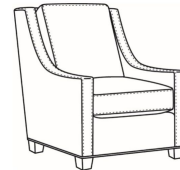

CR LAINE®

STYLE • COMFORT • COLOR

Heath / 1725-05SWPR

DESCRIPTION:	Swivel Power Recliner (30.5W)
OUTSIDE:	30.5"W x 41"D x 40"H
INSIDE:	22"W x 20"D
SEAT:	20.5"H
ARM:	25.5"H
BACK RAIL:	36.5"H
COM:	Plain: 9.50 yds Repeat of 2-14": 12.00 yds Repeat of 15-27": 13.00 yds
WEIGHT:	115 lbs

May be shown with optional features

HEATH

Standard Seat Cushion: Hallmark Seat
Standard Back Pillow: Fiber Back

Also available:

Heath / L1727
Leather Ottoman (27W X 22D)
Outside: 27W x 22D x 17H
Inside: 0W x 0D

Heath / 1727
Ottoman (27W X 22D)
Outside: 27W x 22D x 17H
Inside: 0W x 0D

Heath / 1725
Chair (30W)
Outside: 30W x 39D x 40H
Inside: 22W x 21.5D

Heath / 1725-05MR
Manual Recliner (30.5W)
Outside: 30.5W x 41D x 40H
Inside: 22W x 20D

Heath / 1725-05PR
Power Recliner (30.5W)
Outside: 30.5W x 41D x 40H
Inside: 22W x 20D

Heath / 1725-05SWMR
Swivel Manual Recliner (30.5W)
Outside: 30.5W x 41D x 40H
Inside: 22W x 20D

Heath / 1725-LP
Chair (30W)
Outside: 30W x 39D x 40H
Inside: 22W x 21.5D