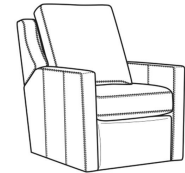

Heath / 1725-05PR
Power Recliner (30.5W)
Outside: 30.5W x 41D x 40H
Inside: 22W x 20D

Heath / 1725-05SWMR
Swivel Manual Recliner (30.5W)
Outside: 30.5W x 41D x 40H
Inside: 22W x 20D

Heath / 1725-LP
Chair (30W)
Outside: 30W x 39D x 40H
Inside: 22W x 21.5D

Heath / 1725-SG
Swivel Glider (30W)
Outside: 30W x 39D x 40H
Inside: 22W x 21.5D

Heath / 1725-SGLP
Swivel Glider (30W)
Outside: 30W x 39D x 40H
Inside: 22W x 21.5D

Heath / 1725-SW
Swivel Chair (30W)
Outside: 30W x 39D x 40H
Inside: 22W x 21.5D

Heath / 1725-SWLP
Swivel Chair (30W)
Outside: 30W x 39D x 40H
Inside: 22W x 21.5D

Heath / L1725
Leather Chair (30W)
Outside: 30W x 39D x 40H
Inside: 22W x 21.5D

Heath / L1725-05MR
Leather Manual Recliner (30.5W)
Outside: 30.5W x 41D x 40H
Inside: 22W x 20D

Heath / L1725-05PR
Leather Power Recliner (30.5W)
Outside: 30.5W x 41D x 40H
Inside: 22W x 20D

Heath / L1725-05SWMR
Leather Swivel Manual Recliner (30.5W)
Outside: 30.5W x 41D x 40H
Inside: 22W x 20D

Heath / L1725-05SWPR
Leather Swivel Power Recliner (30.5W)
Outside: 30.5W x 41D x 40H
Inside: 22W x 20D