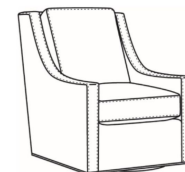

Heath / 1725-SG
Swivel Glider (30W)
Outside: 30W x 39D x 40H
Inside: 22W x 21.5D

Heath / 1725-SGLP
Swivel Glider (30W)
Outside: 30W x 39D x 40H
Inside: 22W x 21.5D

Heath / 1725-SW
Swivel Chair (30W)
Outside: 30W x 39D x 40H
Inside: 22W x 21.5D

Heath / 1725-SWLP
Swivel Chair (30W)
Outside: 30W x 39D x 40H
Inside: 22W x 21.5D

Heath / L1725
Leather Chair (30W)
Outside: 30W x 39D x 40H
Inside: 22W x 21.5D

Heath / L1725-05MR
Leather Manual Recliner (30.5W)
Outside: 30.5W x 41D x 40H
Inside: 22W x 20D

Heath / L1725-05PR
Leather Power Recliner (30.5W)
Outside: 30.5W x 41D x 40H
Inside: 22W x 20D

Heath / L1725-05SWMR
Leather Swivel Manual Recliner (30.5W)
Outside: 30.5W x 41D x 40H
Inside: 22W x 20D

Heath / L1725-05SWPR
Leather Swivel Power Recliner (30.5W)
Outside: 30.5W x 41D x 40H
Inside: 22W x 20D

Heath / L1725-LP
Leather Chair (30W)
Outside: 30W x 39D x 40H
Inside: 22W x 21.5D

Heath / L1725-SG
Leather Swivel Glider (30W)
Outside: 30W x 39D x 40H
Inside: 22W x 21.5D

Heath / L1725-SGLP
Leather Swivel Glider (30W)
Outside: 30W x 39D x 40H
Inside: 22W x 21.5D