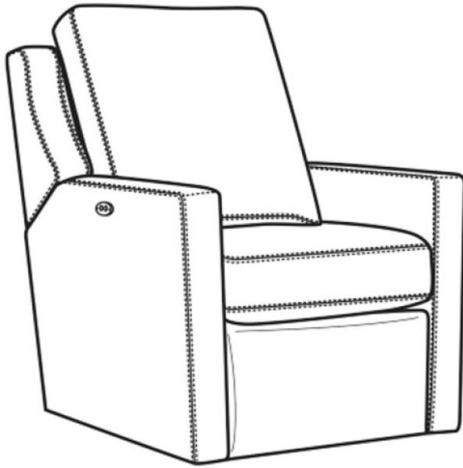

CR LAINE®

STYLE • COMFORT • COLOR

Heath / 1725-05SWPR

DESCRIPTION:	Swivel Power Recliner (30.5W)
OUTSIDE:	30.5"W x 41"D x 40"H
INSIDE:	22"W x 20"D
SEAT:	20.5"H
ARM:	25.5"H
BACK RAIL:	36.5"H
COM:	Plain: 9.50 yds Repeat of 2-14": 12.00 yds Repeat of 15-27": 13.00 yds
WEIGHT:	115 lbs

L = available in leather

Standard Features:

Semi-Attached Box Border Back

Saddle-Stitched

Allow 18" distance from wall for reclining position. Fully Reclined Depth: 71.5D

Battery option not available on swivel power recliners

May be shown with optional features

HEATH

Standard Seat Cushion: Hallmark Seat
Standard Back Pillow: Fiber Back

Also available:

Heath / L1727
Leather Ottoman (27W X 22D)
Outside: 27W x 22D x 17H
Inside: 0W x 0D

Heath / L1725-SW
Leather Swivel Chair (30W)
Outside: 30W x 39D x 40H
Inside: 22W x 21.5D

Heath / L1725-SWLP
Leather Swivel Chair (30W)
Outside: 30W x 39D x 40H
Inside: 22W x 21.5D