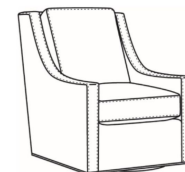

Heath / L1725-SG
Leather Swivel Glider (30W)
Outside: 30W x 39D x 40H
Inside: 22W x 21.5D