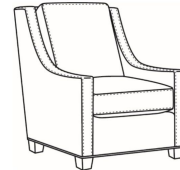

L = available in leather

Standard Features:

Semi-Attached Box Border Back

Saddle-Stitched

Allow 18" distance from wall for reclining position. Fully Reclined Depth: 71.5D

May be shown with optional features

HEATH

Standard Seat Cushion: Hallmark Seat
Standard Back Pillow: Fiber Back

Also available:

Heath / L1727
Leather Ottoman (27W X 22D)
Outside: 27W x 22D x 17H
Inside: 0W x 0D

Heath / 1727
Ottoman (27W X 22D)
Outside: 27W x 22D x 17H
Inside: 0W x 0D

Heath / 1725
Chair (30W)
Outside: 30W x 39D x 40H
Inside: 22W x 21.5D

Heath / 1725-05MR
Manual Recliner (30.5W)
Outside: 30.5W x 41D x 40H
Inside: 22W x 20D

Heath / 1725-05PR
Power Recliner (30.5W)
Outside: 30.5W x 41D x 40H
Inside: 22W x 20D

Heath / 1725-05SWPR
Swivel Power Recliner (30.5W)
Outside: 30.5W x 41D x 40H
Inside: 22W x 20D

Heath / 1725-LP
Chair (30W)
Outside: 30W x 39D x 40H
Inside: 22W x 21.5D

Heath / 1725-SG
Swivel Glider (30W)
Outside: 30W x 39D x 40H
Inside: 22W x 21.5D