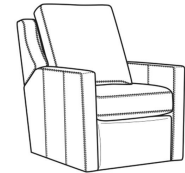

Heath / 1725
Chair (30W)
Outside: 30W x 39D x 40H
Inside: 22W x 21.5D

Heath / 1725-05MR
Manual Recliner (30.5W)
Outside: 30.5W x 41D x 40H
Inside: 22W x 20D

Heath / 1725-05PR
Power Recliner (30.5W)
Outside: 30.5W x 41D x 40H
Inside: 22W x 20D

Heath / 1725-05SWPR
Swivel Power Recliner (30.5W)
Outside: 30.5W x 41D x 40H
Inside: 22W x 20D

Heath / 1725-LP
Chair (30W)
Outside: 30W x 39D x 40H
Inside: 22W x 21.5D

Heath / 1725-SG
Swivel Glider (30W)
Outside: 30W x 39D x 40H
Inside: 22W x 21.5D

Heath / 1725-SGLP
Swivel Glider (30W)
Outside: 30W x 39D x 40H
Inside: 22W x 21.5D

Heath / 1725-SW
Swivel Chair (30W)
Outside: 30W x 39D x 40H
Inside: 22W x 21.5D

Heath / 1725-SWLP
Swivel Chair (30W)
Outside: 30W x 39D x 40H
Inside: 22W x 21.5D

Heath / L1725
Leather Chair (30W)
Outside: 30W x 39D x 40H
Inside: 22W x 21.5D

Heath / L1725-05MR
Leather Manual Recliner (30.5W)
Outside: 30.5W x 41D x 40H
Inside: 22W x 20D

Heath / L1725-05PR
Leather Power Recliner (30.5W)
Outside: 30.5W x 41D x 40H
Inside: 22W x 20D