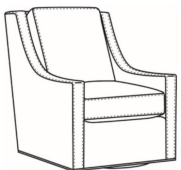

Heath / 1725-SGLP
Swivel Glider (30W)
Outside: 30W x 39D x 40H
Inside: 22W x 21.5D

Heath / 1725-SW
Swivel Chair (30W)
Outside: 30W x 39D x 40H
Inside: 22W x 21.5D

Heath / 1725-SWLP
Swivel Chair (30W)
Outside: 30W x 39D x 40H
Inside: 22W x 21.5D

Heath / L1725
Leather Chair (30W)
Outside: 30W x 39D x 40H
Inside: 22W x 21.5D

Heath / L1725-05MR
Leather Manual Recliner (30.5W)
Outside: 30.5W x 41D x 40H
Inside: 22W x 20D

Heath / L1725-05PR
Leather Power Recliner (30.5W)
Outside: 30.5W x 41D x 40H
Inside: 22W x 20D

Heath / L1725-05SWMR
Leather Swivel Manual Recliner (30.5W)
Outside: 30.5W x 41D x 40H
Inside: 22W x 20D

Heath / L1725-05SWPR
Leather Swivel Power Recliner (30.5W)
Outside: 30.5W x 41D x 40H
Inside: 22W x 20D

Heath / L1725-LP
Leather Chair (30W)
Outside: 30W x 39D x 40H
Inside: 22W x 21.5D

Heath / L1725-SG
Leather Swivel Glider (30W)
Outside: 30W x 39D x 40H
Inside: 22W x 21.5D

Heath / L1725-SGLP
Leather Swivel Glider (30W)
Outside: 30W x 39D x 40H
Inside: 22W x 21.5D