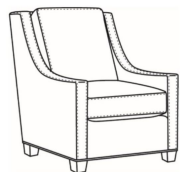

Heath / 1725-05SWPR
Swivel Power Recliner (30.5W)
Outside: 30.5W x 41D x 40H
Inside: 22W x 20D

Heath / 1725-LP
Chair (30W)
Outside: 30W x 39D x 40H
Inside: 22W x 21.5D

Heath / 1725-SG
Swivel Glider (30W)
Outside: 30W x 39D x 40H
Inside: 22W x 21.5D

Heath / 1725-SGLP
Swivel Glider (30W)
Outside: 30W x 39D x 40H
Inside: 22W x 21.5D

Heath / 1725-SW
Swivel Chair (30W)
Outside: 30W x 39D x 40H
Inside: 22W x 21.5D

Heath / 1725-SWLP
Swivel Chair (30W)
Outside: 30W x 39D x 40H
Inside: 22W x 21.5D

Heath / L1725
Leather Chair (30W)
Outside: 30W x 39D x 40H
Inside: 22W x 21.5D

Heath / L1725-05MR
Leather Manual Recliner (30.5W)
Outside: 30.5W x 41D x 40H
Inside: 22W x 20D

Heath / L1725-05PR
Leather Power Recliner (30.5W)
Outside: 30.5W x 41D x 40H
Inside: 22W x 20D

Heath / L1725-05SWMR
Leather Swivel Manual Recliner (30.5W)
Outside: 30.5W x 41D x 40H
Inside: 22W x 20D

Heath / L1725-05SWPR
Leather Swivel Power Recliner (30.5W)
Outside: 30.5W x 41D x 40H
Inside: 22W x 20D