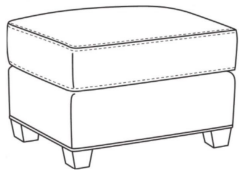

CR LAINE®

STYLE • COMFORT • COLOR

Heath / 1725-05SWMR

DESCRIPTION:	Swivel Manual Recliner (30.5W)
OUTSIDE:	30.5"W x 41"D x 40"H
INSIDE:	22"W x 20"D
SEAT:	20.5"H
ARM:	25.5"H
BACK RAIL:	36.5"H
COM:	Plain: 9.50 yds Repeat of 2-14": 12.00 yds Repeat of 15-27": 13.00 yds
WEIGHT:	110 lbs

L = available in leather

Standard Features:

Semi-Attached Box Border Back

Saddle-Stitched

Allow 18" distance from wall for reclining position. Fully Reclined Depth: 71.5D

May be shown with optional features

HEATH

Standard Seat Cushion: Hallmark Seat
Standard Back Pillow: Fiber Back

Also available:

Heath / L1727
Leather Ottoman (27W X 22D)
Outside: 27W x 22D x 17H
Inside: 0W x 0D

Heath / 1727
Ottoman (27W X 22D)
Outside: 27W x 22D x 17H
Inside: 0W x 0D

Heath / 1725
Chair (30W)
Outside: 30W x 39D x 40H
Inside: 22W x 21.5D

Heath / 1725-05MR
Manual Recliner (30.5W)
Outside: 30.5W x 41D x 40H
Inside: 22W x 20D

Heath / 1725-05PR
Power Recliner (30.5W)
Outside: 30.5W x 41D x 40H
Inside: 22W x 20D