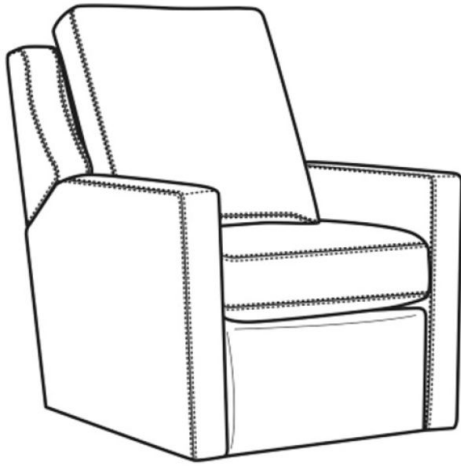

CR LAINE®

STYLE • COMFORT • COLOR

Heath / 1725-05SWMR

DESCRIPTION:	Swivel Manual Recliner (30.5W)
OUTSIDE:	30.5"W x 41"D x 40"H
INSIDE:	22"W x 20"D
SEAT:	20.5"H
ARM:	25.5"H
BACK RAIL:	36.5"H
COM:	Plain: 9.50 yds Repeat of 2-14": 12.00 yds Repeat of 15-27": 13.00 yds
WEIGHT:	110 lbs

L = available in leather

Standard Features:

Semi-Attached Box Border Back

Saddle-Stitched

Allow 18" distance from wall for reclining position. Fully Reclined Depth: 71.5D

May be shown with optional features

HEATH

Standard Seat Cushion: Hallmark Seat
Standard Back Pillow: Fiber Back

Also available:

Heath / L1727
Leather Ottoman (27W X 22D)
Outside: 27W x 22D x 17H
Inside: 0W x 0D

Heath / 1727
Ottoman (27W X 22D)
Outside: 27W x 22D x 17H
Inside: 0W x 0D

Heath / 1725
Chair (30W)
Outside: 30W x 39D x 40H
Inside: 22W x 21.5D

Heath / 1725-05MR
Manual Recliner (30.5W)
Outside: 30.5W x 41D x 40H
Inside: 22W x 20D

Heath / 1725-05PR
Power Recliner (30.5W)
Outside: 30.5W x 41D x 40H
Inside: 22W x 20D