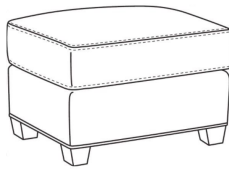

CR LAINE®

STYLE • COMFORT • COLOR

Heath / 1725-05SWMR

DESCRIPTION:	Swivel Manual Recliner (30.5W)
OUTSIDE:	30.5"W x 41"D x 40"H
INSIDE:	22"W x 20"D
SEAT:	20.5"H
ARM:	25.5"H
BACK RAIL:	36.5"H
COM:	Plain: 9.50 yds Repeat of 2-14": 12.00 yds Repeat of 15-27": 13.00 yds
WEIGHT:	110 lbs

L = available in leather

Standard Features:

Semi-Attached Box Border Back

Saddle-Stitched

Allow 18" distance from wall for reclining position. Fully Reclined Depth: 71.5D

May be shown with optional features

HEATH

Standard Seat Cushion: Hallmark Seat
Standard Back Pillow: Fiber Back

Also available:

Heath / L1727
Leather Ottoman (27W X 22D)
Outside: 27W x 22D x 17H
Inside: 0W x 0D

Heath / 1727
Ottoman (27W X 22D)
Outside: 27W x 22D x 17H
Inside: 0W x 0D

Heath / 1725
Chair (30W)
Outside: 30W x 39D x 40H
Inside: 22W x 21.5D

Heath / 1725-05MR
Manual Recliner (30.5W)
Outside: 30.5W x 41D x 40H
Inside: 22W x 20D

Heath / 1725-05PR
Power Recliner (30.5W)
Outside: 30.5W x 41D x 40H
Inside: 22W x 20D