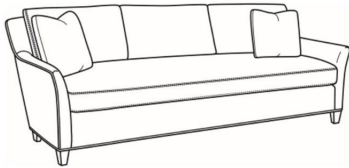

CR LAINE®

STYLE • COMFORT • COLOR

Studio / 1444-04

DESCRIPTION:	Settee (68W)
OUTSIDE:	68"W x 40"D x 34"H
INSIDE:	60"W x 22"D
SEAT:	19.5"H
ARM:	23"H
BACK RAIL:	32"H
COM:	Plain: 12.00 yds Repeat of 2-14": 15.00 yds Repeat of 15-27": 16.25 yds
WEIGHT:	90 lbs

L = available in leather

Standard Features:

Knife Edge Back

Saddle-Stitched

May be shown with optional features

STUDIO

Standard Seat Cushion:	Comfort Down Seat
Standard Back Pillow:	Legacy Down Back

Also available:

Studio / 1444-00B
Sofa (83W)
Outside: 83W x 40D x 34H
Inside: 75W x 22D

Studio / 1444-01B
Long Sofa (92W)
Outside: 92W x 40D x 34H
Inside: 84W x 22D

Studio / 1444-05
Chair (30.5W)
Outside: 30.5W x 40D x 34H
Inside: 22.5W x 21D