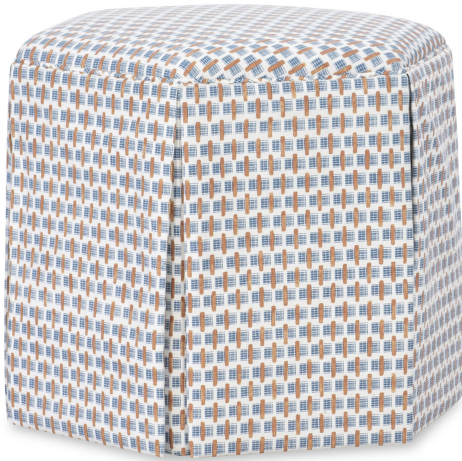

# CR LAINÉ®

STYLE • COMFORT • COLOR

## Sadie / 1008-07

DESCRIPTION:	Ottoman (22.5W X 20D)
OUTSIDE:	22.5"W x 20"D x 20"H
COM:	Plain: 3.50 yds Repeat of 2-14": 4.50 yds Repeat of 15-27": 4.75 yds
WEIGHT:	20 lbs

SADIE

---