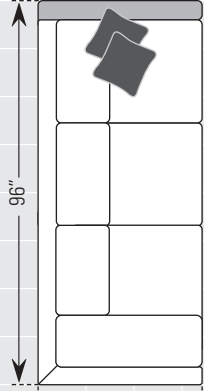

# 260 STYLE SECTIONAL

AVAILABLE PIECES | NOT AVAILABLE IN LEATHER

SB SMITH BROTHERS

WEB VERSION:  
DIAGRAMS NOT TO SCALE

All dimensions are approximate and subject to change without notice. See [www.smithbrothersfurniture.com](http://www.smithbrothersfurniture.com) for more information.

ITEM #21 LAF CORNER SOFA  
INSIDE WIDTH: 73"

ITEM #22 RAF CORNER SOFA  
INSIDE WIDTH: 73"

ITEM #14 LAF SOFA  
INSIDE WIDTH: 78"

ITEM #15 RAF SOFA  
INSIDE WIDTH: 78"

ITEM #44 LAF CHAISE  
INSIDE WIDTH: 26"  
SEAT DEPTH: 47"

**DIMENSIONS:**

		Width	Depth	Height	Inside Width	Seat Height	Seat Depth	Arm Height
260-10	Sofa	87	41	37	78	20	21	25
260-20	Loveseat <i>(not shown)</i>	61	41	37	52	20	21	25
260-30	Chair <i>(not shown)</i>	33	41	37	24	20	21	25
260-56	Swivel Chair	33	41	37	24	20	21	25
260-40	Ottoman	27	22	17	-	-	-	-

## DIMENSIONS:

		Width	Depth	Height	Inside Width	Seat Height	Seat Depth	Arm Height
260-14	LAF Sofa	83	41	37	78	20	21	25
260-15	RAF Sofa	83	41	37	78	20	21	25
260-21	LAF Corner Sofa	96	41	37	73	20	21	25
▶ 260-22	RAF Corner Sofa (shown)	96	41	37	73	20	21	25
260-24	LAF Loveseat	57	41	37	52	20	21	25
260-25	RAF Loveseat	57	41	37	52	20	21	25
260-34	LAF Chair	31	41	37	26	20	21	25
260-35	RAF Chair	31	41	37	26	20	21	25
▶ 260-16	Armless Sofa (shown)	78	41	37	78	20	21	-
260-26	Armless Loveseat	52	41	37	52	20	21	-
260-36	Armless Chair	26	41	37	26	20	21	-
260-32	Corner Chair	41	41	37	21	20	21	-
▶ 260-44	LAF Chaise (shown)	31	67	37	26	20	47	25
260-45	RAF Chaise	31	67	37	26	20	47	25