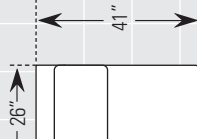

ITEM #44 LAF CHAISE
INSIDE WIDTH: 26"
SEAT DEPTH: 47"

ITEM #32 CORNER CHAIR
INSIDE WIDTH: 21"

ITEM #36 ARMLESS CHAIR