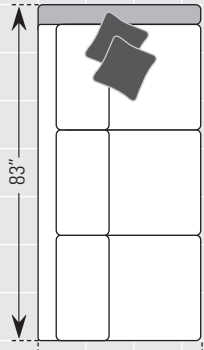

# 260 STYLE SECTIONAL

AVAILABLE PIECES | NOT AVAILABLE IN LEATHER

SB SMITH BROTHERS

WEB VERSION:  
DIAGRAMS NOT TO SCALE

All dimensions are approximate and subject to change without notice. See [www.smithbrothersfurniture.com](http://www.smithbrothersfurniture.com) for more information.

ITEM #21 LAF CORNER SOFA  
INSIDE WIDTH: 73"

ITEM #22 RAF CORNER SOFA  
INSIDE WIDTH: 73"

ITEM #14 LAF SOFA  
INSIDE WIDTH: 78"

ITEM #15 RAF SOFA  
INSIDE WIDTH: 78"

ITEM #44 LAF CHAISE  
INSIDE WIDTH: 26"  
SEAT DEPTH: 47"

**DIMENSIONS:**

		Width	Depth	Height	Inside Width	Seat Height	Seat Depth	Arm Height
260-10	Sofa	87	41	37	78	20	21	25
260-20	Loveseat <i>(not shown)</i>	61	41	37	52	20	21	25
260-30	Chair <i>(not shown)</i>	33	41	37	24	20	21	25
260-56	Swivel Chair	33	41	37	24	20	21	25
260-40	Ottoman	27	22	17	-	-	-	-

## DIMENSIONS:

		Width	Depth	Height	Inside Width	Seat Height	Seat Depth	Arm Height
260-14	LAF Sofa	83	41	37	78	20	21	25
260-15	RAF Sofa	83	41	37	78	20	21	25
260-21	LAF Corner Sofa	96	41	37	73	20	21	25
▶ 260-22	RAF Corner Sofa (shown)	96	41	37	73	20	21	25
260-24	LAF Loveseat	57	41	37	52	20	21	25
260-25	RAF Loveseat	57	41	37	52	20	21	25
260-34	LAF Chair	31	41	37	26	20	21	25
260-35	RAF Chair	31	41	37	26	20	21	25
▶ 260-16	Armless Sofa (shown)	78	41	37	78	20	21	-
260-26	Armless Loveseat	52	41	37	52	20	21	-
260-36	Armless Chair	26	41	37	26	20	21	-
260-32	Corner Chair	41	41	37	21	20	21	-
▶ 260-44	LAF Chaise (shown)	31	67	37	26	20	47	25
260-45	RAF Chaise	31	67	37	26	20	47	25