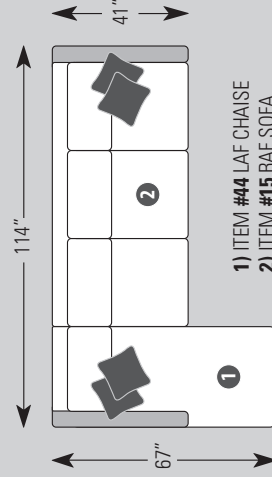

ITEM #16 ARMLESS SOFA

ITEM #26 ARMLESS LOVESEAT

ITEM #36 ARMLESS CHAIR

ITEM #32 CORNER CHAIR  
INSIDE WIDTH: 21"

## COMMON DIMENSIONS

These dimensions are the same for all pieces in this group unless otherwise noted.

OVERALL HEIGHT .....	37"
SEAT HEIGHT .....	20"
SEAT DEPTH .....	21"
ARM HEIGHT .....	25"

### Standard Pillows

2 Style #12, 18" pillows without welt cord per fabric sectional piece with an arm.

## EXAMPLE COMBINATIONS

Example diagrams are not to scale.

1) ITEM #44 LAF CHAISE  
2) ITEM #15 RAF SOFA

1) ITEM #21 LAF CORNER SOFA  
2) ITEM #26 ARMLESS SOFA  
3) ITEM #45 RAF CHAISE

LAF = Left Arm Facing, RAF = Right Arm Facing