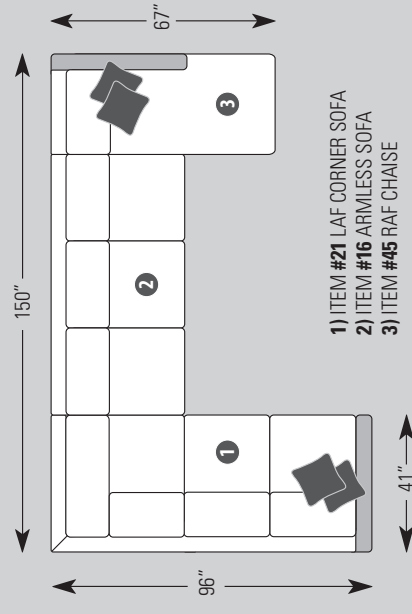

## COMMON DIMENSIONS

These dimensions are the same for all pieces in this group unless otherwise noted.

OVERALL HEIGHT .....	37"
SEAT HEIGHT .....	20"
SEAT DEPTH .....	21"
ARM HEIGHT .....	25"

### Standard Pillows

2 Style #12, 18" pillows without welt cord per fabric sectional piece with an arm.

## EXAMPLE COMBINATIONS

Example diagrams are not to scale.

1) ITEM #44 LAF CHAISE  
2) ITEM #15 RAF SOFA

1) ITEM #21 LAF CORNER SOFA  
2) ITEM #26 ARMLESS SOFA  
3) ITEM #45 RAF CHAISE

LAF = Left Arm Facing, RAF = Right Arm Facing

**DIMENSIONS:**

		Width	Depth	Height	Inside Width	Seat Height	Seat Depth	Arm Height
260-10	Sofa	87	41	37	78	20	21	25
260-20	Loveseat <i>(not shown)</i>	61	41	37	52	20	21	25
260-30	Chair <i>(not shown)</i>	33	41	37	24	20	21	25
260-56	Swivel Chair	33	41	37	24	20	21	25
260-40	Ottoman	27	22	17	-	-	-	-