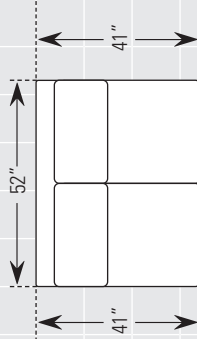

ITEM #44 LAF CHAISE
INSIDE WIDTH: 26"
SEAT DEPTH: 47"

ITEM #36 ARMLESS CHAIR

ITEM #26 ARMLESS LOVESEAT