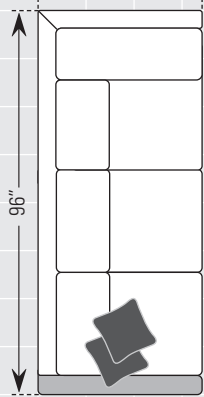

S|B 260 Style Sectional

ITEM #21 LAF CORNER SOFA  
INSIDE WIDTH: 73"

ITEM #22 RAF CORNER SOFA  
INSIDE WIDTH: 73"

ITEM #14 LAF SOFA  
INSIDE WIDTH: 78"

ITEM #15 RAF SOFA  
INSIDE WIDTH: 78"

ITEM #44 LAF CHAISE  
INSIDE WIDTH: 26"  
SEAT DEPTH: 47"

**DIMENSIONS:**

		Width	Depth	Height	Inside Width	Seat Height	Seat Depth	Arm Height
260-10	Sofa	87	41	37	78	20	21	25
260-20	Loveseat <i>(not shown)</i>	61	41	37	52	20	21	25
260-30	Chair <i>(not shown)</i>	33	41	37	24	20	21	25
260-56	Swivel Chair	33	41	37	24	20	21	25
260-40	Ottoman	27	22	17	-	-	-	-

## DIMENSIONS:

		Width	Depth	Height	Inside Width	Seat Height	Seat Depth	Arm Height
260-14	LAF Sofa	83	41	37	78	20	21	25
260-15	RAF Sofa	83	41	37	78	20	21	25
260-21	LAF Corner Sofa	96	41	37	73	20	21	25
▶ 260-22	RAF Corner Sofa (shown)	96	41	37	73	20	21	25
260-24	LAF Loveseat	57	41	37	52	20	21	25
260-25	RAF Loveseat	57	41	37	52	20	21	25
260-34	LAF Chair	31	41	37	26	20	21	25
260-35	RAF Chair	31	41	37	26	20	21	25
▶ 260-16	Armless Sofa (shown)	78	41	37	78	20	21	-
260-26	Armless Loveseat	52	41	37	52	20	21	-
260-36	Armless Chair	26	41	37	26	20	21	-
260-32	Corner Chair	41	41	37	21	20	21	-
▶ 260-44	LAF Chaise (shown)	31	67	37	26	20	47	25
260-45	RAF Chaise	31	67	37	26	20	47	25