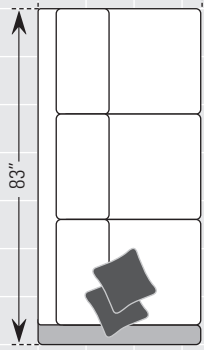

# 260 STYLE SECTIONAL

AVAILABLE PIECES | NOT AVAILABLE IN LEATHER

SB SMITH BROTHERS

WEB VERSION:  
DIAGRAMS NOT TO SCALE

All dimensions are approximate and subject to change without notice. See [www.smithbrothersfurniture.com](http://www.smithbrothersfurniture.com) for more information.

ITEM #21 LAF CORNER SOFA  
INSIDE WIDTH: 73"

ITEM #22 RAF CORNER SOFA  
INSIDE WIDTH: 73"

ITEM #14 LAF SOFA  
INSIDE WIDTH: 78"

ITEM #15 RAF SOFA  
INSIDE WIDTH: 78"

ITEM #44 LAF CHAISE  
INSIDE WIDTH: 26"  
SEAT DEPTH: 47"

**DIMENSIONS:**

		Width	Depth	Height	Inside Width	Seat Height	Seat Depth	Arm Height
260-10	Sofa	87	41	37	78	20	21	25
260-20	Loveseat <i>(not shown)</i>	61	41	37	52	20	21	25
260-30	Chair <i>(not shown)</i>	33	41	37	24	20	21	25
260-56	Swivel Chair	33	41	37	24	20	21	25
260-40	Ottoman	27	22	17	-	-	-	-

## DIMENSIONS:

		Width	Depth	Height	Inside Width	Seat Height	Seat Depth	Arm Height
260-14	LAF Sofa	83	41	37	78	20	21	25
260-15	RAF Sofa	83	41	37	78	20	21	25
260-21	LAF Corner Sofa	96	41	37	73	20	21	25
▶ 260-22	RAF Corner Sofa (shown)	96	41	37	73	20	21	25
260-24	LAF Loveseat	57	41	37	52	20	21	25
260-25	RAF Loveseat	57	41	37	52	20	21	25
260-34	LAF Chair	31	41	37	26	20	21	25
260-35	RAF Chair	31	41	37	26	20	21	25
▶ 260-16	Armless Sofa (shown)	78	41	37	78	20	21	-
260-26	Armless Loveseat	52	41	37	52	20	21	-
260-36	Armless Chair	26	41	37	26	20	21	-
260-32	Corner Chair	41	41	37	21	20	21	-
▶ 260-44	LAF Chaise (shown)	31	67	37	26	20	47	25
260-45	RAF Chaise	31	67	37	26	20	47	25