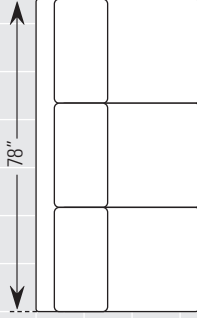

ITEM #21 LAF CORNER SOFA  
INSIDE WIDTH: 73"

ITEM #22 RAF CORNER SOFA  
INSIDE WIDTH: 73"

ITEM #14 LAF SOFA  
INSIDE WIDTH: 78"

ITEM #15 RAF SOFA  
INSIDE WIDTH: 78"

ITEM #44 LAF CHAISE  
INSIDE WIDTH: 26"  
SEAT DEPTH: 47"

ITEM #45 RAF CHAISE  
INSIDE WIDTH: 26"  
SEAT DEPTH: 47"

ITEM #24 LAF LOVESEAT  
INSIDE WIDTH: 52"

ITEM #25 RAF LOVESEAT  
INSIDE WIDTH: 52"

ITEM #34 LAF CHAIR  
INSIDE WIDTH: 26"

ITEM #35 RAF CHAIR  
INSIDE WIDTH: 26"

## COMMON DIMENSIONS

These dimensions are the same for all pieces in this group unless otherwise noted.

OVERALL HEIGHT .....	37"
SEAT HEIGHT .....	20"
SEAT DEPTH .....	21"
ARM HEIGHT .....	25"

**DIMENSIONS:**

		Width	Depth	Height	Inside Width	Seat Height	Seat Depth	Arm Height
260-10	Sofa	87	41	37	78	20	21	25
260-20	Loveseat <i>(not shown)</i>	61	41	37	52	20	21	25
260-30	Chair <i>(not shown)</i>	33	41	37	24	20	21	25
260-56	Swivel Chair	33	41	37	24	20	21	25
260-40	Ottoman	27	22	17	-	-	-	-