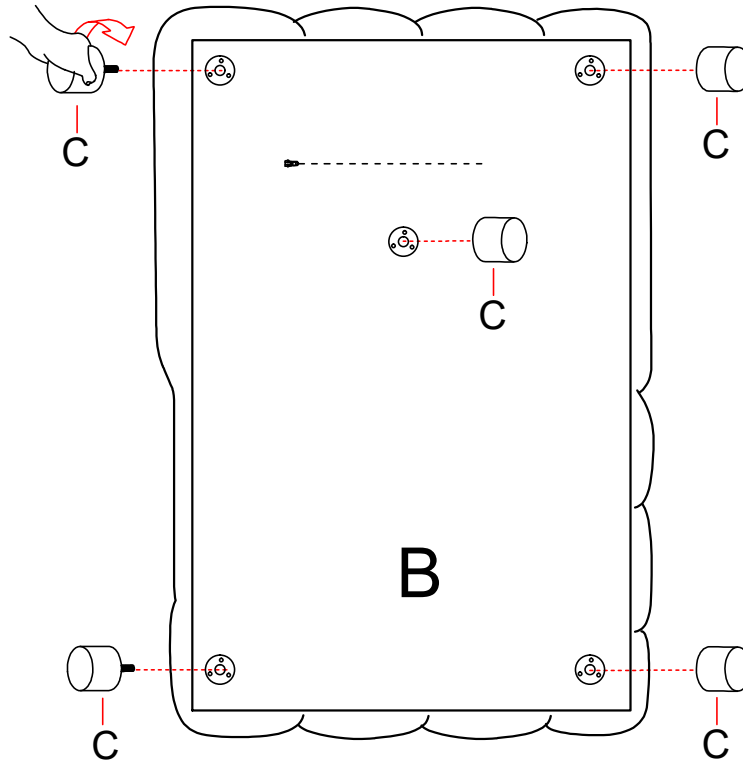

ASSEMBLY INSTRUCTIONS

MODEL:LV04320

Thank you for purchasing the quality. Be sure to check all packing material carefully for small parts which may have come loose the carton during shipment. Seperate, identify and count all parts and metal hardware. Compare with all parts list to be sure all parts are present. If any part(s) are missing or damaged, please contact your local furniture dealer. For efficient and speedy service, please indicate the model number and code letter of part(s) needed.

*****Do not fully tighten screws until fully assembled*****

COMPONENT PARTS		
DESCRIPTION	PART NAME	Q'TY(PCS)
A	Left 3 seater 	1
B	Right chaise 	1
C	Wooden leg 	11

Attention

*** Some number parts listed on the instruction sheet may not be in parts bag as they may already be assembled. Carefully check parts and packing materials prior to ordering replacements.

How to assemble:

Step 1 Open the zipper,take out the legs and install legs.

Step 2 Open the zipper,take out the legs and install legs.

Step 3