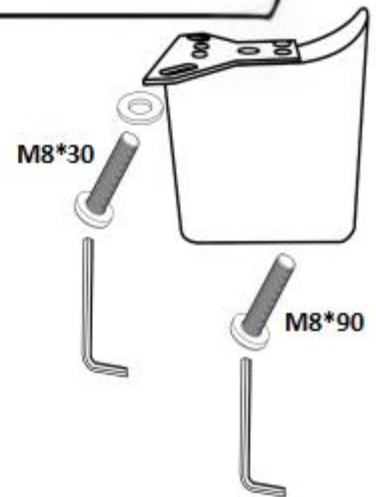

ASSEMBLY INSTRUCTION FOR ACME FURNITURE

MODEL#LV04290

Thank you for purchasing the quality product. Be sure to check all packing material carefully for small parts which may have come loose inside the carton during shipment. Separate, identify and count all parts and metal hardware. Compare with all parts list to be sure all parts are present. If any part(s) are missing or damaged, please contact your local furniture dealer. For efficient and speedy service, please indicate the model number and code letter of part(s) needed.

	COMPONENT PARTS		
DESCRIPTION	PART NAME		QTY(PCS)
1	SOFA		1
2	PILLOW		6
3	LEG		4
4	MIDDLE LEG		2
5	Allen Key		1
6	BOLT Φ M8*90mm		4
7	BOLT Φ M8*30mm		8
8	WASHER		8

Attention

***Some number parts listed on the instruction sheet may not be in parts bag as they may already be assembled.
Carefully check parts and packing materials prior to ordering replacements.