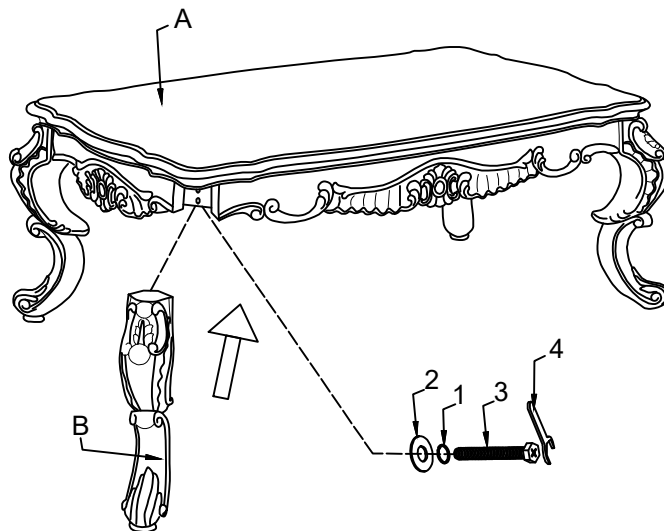

ASSEMBLY INSTRUCTIONS

LV01783 COFFEE TABLE

Thank you for purchasing this quality product. Be sure to check all packing materials carefully for small parts, which may have come loose inside the carton during shipment. Identify and count all parts and compare with the parts list below.

HARDWARE LIST			QTY
①		Bolt Ø5/16"*2-1/2"	8 pcs
②		Spring washer Ø5/16"	8 pcs
③		Flat Washer Ø5/16"x23	8 pcs
④		Open Wrench 12mm	1 pc

PARTS LIST:

Ⓐ

TABLE TOP
1 PC

Ⓑ

LEG 4 PCS

Assembly :
Attach Legs With ①, ② & ③