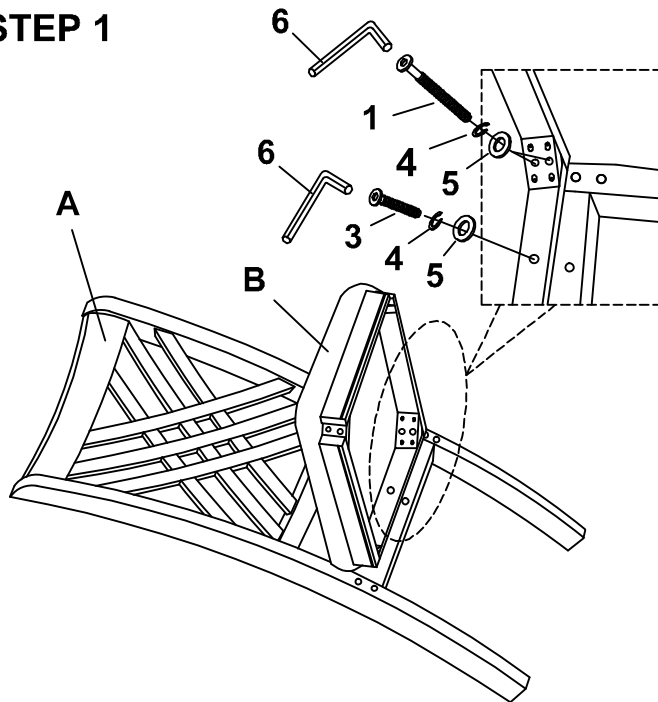

ASSEMBLY INSTRUCTIONS

MODEL: #71857

Important note :

- Place all wooden parts on a clean and smooth surface such as a rug or carpet to avoid scratching the parts.
- Kindly follow the assembly instructions step by step.
- Do not tighten all screws and bolts until the chair is fully assembled.

PARTS LIST			
NO	DESCRIPTION	SRETCH	QTY
A	CHAIR BACK		1 Pc
B	CUSHION SEAT		1 Pc
C	FRONT LEG		2 Pcs

HARDWARE LIST			
NO	DESCRIPTION	SRETCH	QTY
1	BOLT (LONG)		4 Pcs
2	BOLT (MEDIUM)		4 Pcs
3	BOLT (SHORT)		1 Pc
4	SPRING WASHER		9 Pcs
5	FLAT WASHER		9 Pcs
6	ALLEN KEY		1 Pc

STEP 1

STEP 2

STEP 3