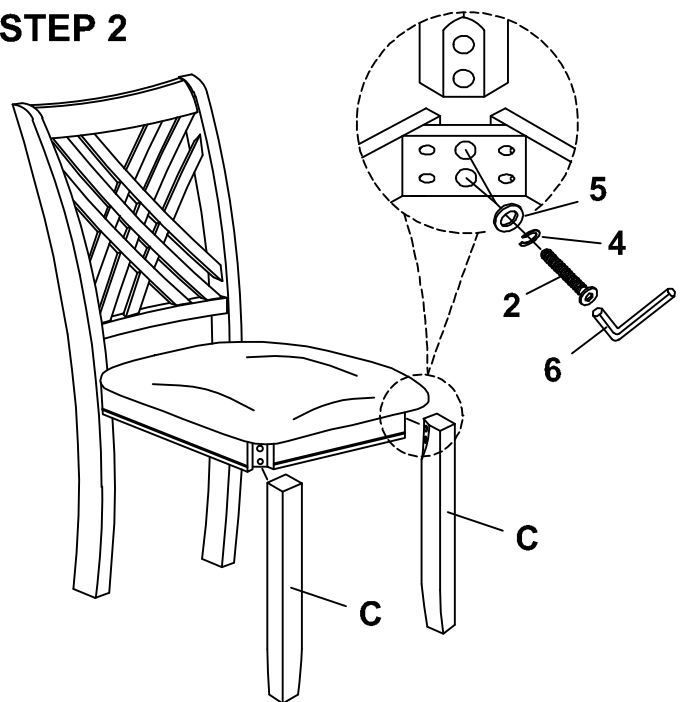

ASSEMBLY INSTRUCTIONS

MODEL: #71857

Important note :

- Place all wooden parts on a clean and smooth surface such as a rug or carpet to avoid scratching the parts.
- Kindly follow the assembly instructions step by step.
- Do not tighten all screws and bolts until the chair is fully assembled.

PARTS LIST			
NO	DESCRIPTION	SRETCH	QTY
A	CHAIR BACK		1 Pc
B	CUSHION SEAT		1 Pc
C	FRONT LEG		2 Pcs

HARDWARE LIST			
NO	DESCRIPTION	SRETCH	QTY
1	BOLT (LONG)		4 Pcs
2	BOLT (MEDIUM)		4 Pcs
3	BOLT (SHORT)		1 Pc
4	SPRING WASHER		9 Pcs
5	FLAT WASHER		9 Pcs
6	ALLEN KEY		1 Pc

STEP 1

STEP 2

STEP 3