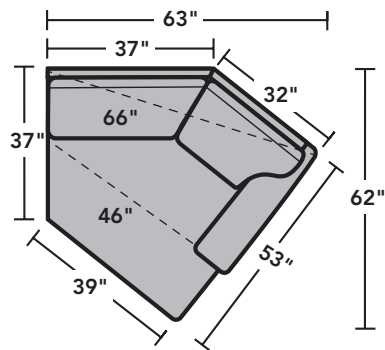

3535 Thornton Sectional | Components & Configurations

Sectionals

Components

LAF = Left-Arm-Facing
RAF = Right-Arm-Facing

-33
LAF Corner Sofa

-34
RAF Corner Sofa

-27
LAF Loveseat

-28
RAF Loveseat

-29
Armless Loveseat

-37
LAF Sofa

-38
RAF Sofa

-19
Armless Chair

-231
Corner Chair

-17
LAF Chair

-18
RAF Chair

-255
LAF Angled Chaise

-265
RAF Angled Chaise

-23
Full Wedge

-25
LAF Chaise

-26
RAF Chaise

Scale 1/4"=1'

Dimensions are in inches and are subject to variance.
© Flexsteel Industries, Inc. 01/2024
FLX-CP-FS-CC-3535

FLEXSTEEL®

3535 Thornton Sectional | Components & Configurations

Sectionals

Sample Configurations

Scale 1/4"=1'

Dimensions are in inches and are subject to variance.
© Flexsteel Industries, Inc. 01/2024
FLX-CP-FS-CC-3535

FLEXSTEEL®