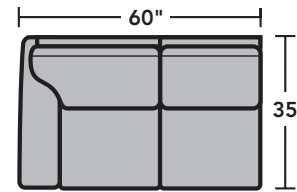

3535 Thornton Sectional | Components & Configurations

Sectionals

Components

LAF = Left-Arm-Facing
RAF = Right-Arm-Facing

-33
LAF Corner Sofa

-34
RAF Corner Sofa

-27
LAF Loveseat

-28
RAF Loveseat

-29
Armless Loveseat

-37
LAF Sofa

-38
RAF Sofa

-19
Armless Chair

-231
Corner Chair

-17
LAF Chair

-18
RAF Chair

-255
LAF Angled Chaise

-265
RAF Angled Chaise

-23
Full Wedge

-25
LAF Chaise

-26
RAF Chaise

Scale 1/4"=1'

Dimensions are in inches and are subject to variance.
© Flexsteel Industries, Inc. 01/2024
FLX-CP-FS-CC-3535

FLEXSTEEL®

3535 Thornton Sectional | Components & Configurations

Sectionals

Sample Configurations

Scale 1/4"=1'

Dimensions are in inches and are subject to variance.
© Flexsteel Industries, Inc. 01/2024
FLX-CP-FS-CC-3535

FLEXSTEEL®