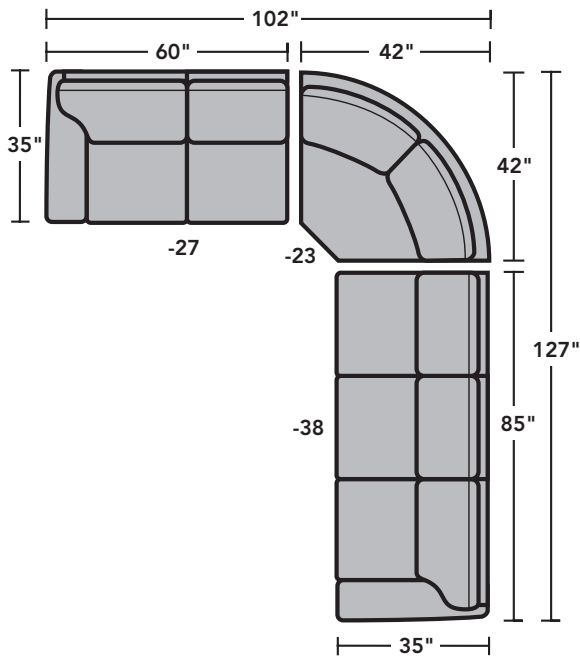

3535 Thornton Sectional | Components & Configurations

Sectionals

Components

LAF = Left-Arm-Facing
RAF = Right-Arm-Facing

-33
LAF Corner Sofa

-34
RAF Corner Sofa

-27
LAF Loveseat

-28
RAF Loveseat

-29
Armless Loveseat

-37
LAF Sofa

-38
RAF Sofa

-19
Armless Chair

-231
Corner Chair

-17
LAF Chair

-18
RAF Chair

-255
LAF Angled Chaise

-265
RAF Angled Chaise

-23
Full Wedge

-25
LAF Chaise

-26
RAF Chaise

Scale 1/4"=1'

Dimensions are in inches and are subject to variance.
© Flexsteel Industries, Inc. 01/2024
FLX-CP-FS-CC-3535

FLEXSTEEL®

3535 Thornton Sectional | Components & Configurations

Sectionals

Sample Configurations

Scale 1/4"=1'

Dimensions are in inches and are subject to variance.
© Flexsteel Industries, Inc. 01/2024
FLX-CP-FS-CC-3535

FLEXSTEEL®