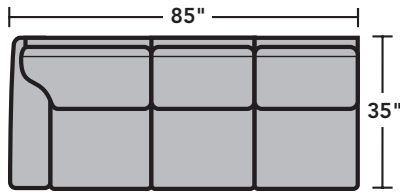

3535 Thornton Sectional | Components & Configurations

Sectionals

Components

LAF = Left-Arm-Facing
RAF = Right-Arm-Facing

-33
LAF Corner Sofa

-34
RAF Corner Sofa

-27
LAF Loveseat

-28
RAF Loveseat

-29
Armless Loveseat

-37
LAF Sofa

-38
RAF Sofa

-19
Armless Chair

-231
Corner Chair

-17
LAF Chair

-18
RAF Chair

-255
LAF Angled Chaise

-265
RAF Angled Chaise

-23
Full Wedge

-25
LAF Chaise

-26
RAF Chaise

Scale 1/4"=1'

Dimensions are in inches and are subject to variance.
© Flexsteel Industries, Inc. 01/2024
FLX-CP-FS-CC-3535

FLEXSTEEL®

3535 Thornton Sectional | Components & Configurations

Sectionals

Sample Configurations

Scale 1/4"=1'

Dimensions are in inches and are subject to variance.
© Flexsteel Industries, Inc. 01/2024
FLX-CP-FS-CC-3535

FLEXSTEEL®