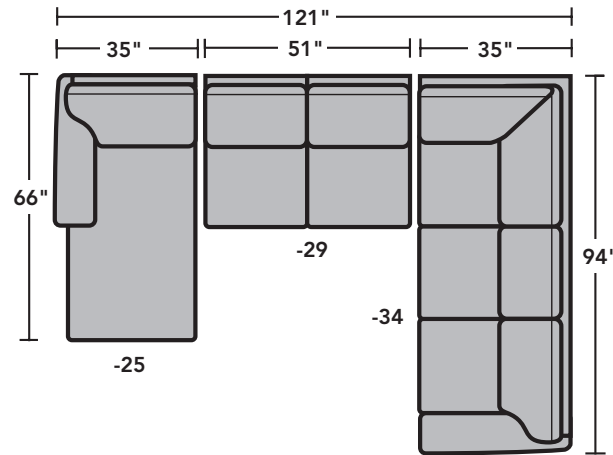

3535 Thornton Sectional | Components & Configurations

Sectionals

Components

LAF = Left-Arm-Facing
RAF = Right-Arm-Facing

-33
LAF Corner Sofa

-34
RAF Corner Sofa

-27
LAF Loveseat

-28
RAF Loveseat

-29
Armless Loveseat

-37
LAF Sofa

-38
RAF Sofa

-19
Armless Chair

-231
Corner Chair

-17
LAF Chair

-18
RAF Chair

-255
LAF Angled Chaise

-265
RAF Angled Chaise

-23
Full Wedge

-25
LAF Chaise

-26
RAF Chaise

Scale 1/4"=1'

Dimensions are in inches and are subject to variance.
© Flexsteel Industries, Inc. 01/2024
FLX-CP-FS-CC-3535

FLEXSTEEL®

3535 Thornton Sectional | Components & Configurations

Sectionals

Sample Configurations

Scale 1/4"=1'

Dimensions are in inches and are subject to variance.
© Flexsteel Industries, Inc. 01/2024
FLX-CP-FS-CC-3535

FLEXSTEEL®