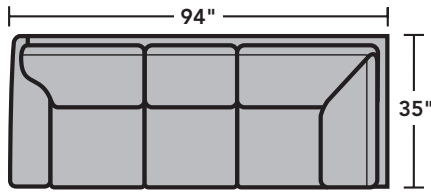

3535 Thornton Sectional | Components & Configurations

Sectionals

Components

LAF = Left-Arm-Facing
RAF = Right-Arm-Facing

-33
LAF Corner Sofa

-34
RAF Corner Sofa

-27
LAF Loveseat

-28
RAF Loveseat

-29
Armless Loveseat

-37
LAF Sofa

-38
RAF Sofa

-19
Armless Chair

-231
Corner Chair

-17
LAF Chair

-18
RAF Chair

-255
LAF Angled Chaise

-265
RAF Angled Chaise

-23
Full Wedge

-25
LAF Chaise

-26
RAF Chaise

Scale 1/4"=1'

Dimensions are in inches and are subject to variance.
© Flexsteel Industries, Inc. 01/2024
FLX-CP-FS-CC-3535

FLEXSTEEL®

3535 Thornton Sectional | Components & Configurations

Sectionals

Sample Configurations

Scale 1/4"=1'

Dimensions are in inches and are subject to variance.
© Flexsteel Industries, Inc. 01/2024
FLX-CP-FS-CC-3535

FLEXSTEEL®