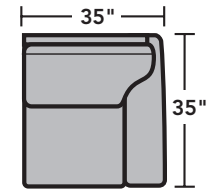

3535 Thornton Sectional | Components & Configurations

Sectionals

Components

LAF = Left-Arm-Facing
RAF = Right-Arm-Facing

-33
LAF Corner Sofa

-34
RAF Corner Sofa

-27
LAF Loveseat

-28
RAF Loveseat

-29
Armless Loveseat

-37
LAF Sofa

-38
RAF Sofa

-19
Armless Chair

-231
Corner Chair

-17
LAF Chair

-18
RAF Chair

-255
LAF Angled Chaise

-265
RAF Angled Chaise

-23
Full Wedge

-25
LAF Chaise

-26
RAF Chaise

Scale 1/4"=1'

Dimensions are in inches and are subject to variance.
© Flexsteel Industries, Inc. 01/2024
FLX-CP-FS-CC-3535

FLEXSTEEL®

3535 Thornton Sectional | Components & Configurations

Sectionals

Sample Configurations

Scale 1/4"=1'

Dimensions are in inches and are subject to variance.
© Flexsteel Industries, Inc. 01/2024
FLX-CP-FS-CC-3535

FLEXSTEEL®