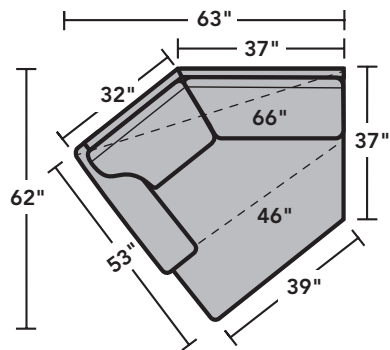

3535 Thornton Sectional | Components & Configurations

Sectionals

Components

LAF = Left-Arm-Facing
RAF = Right-Arm-Facing

-33
LAF Corner Sofa

-34
RAF Corner Sofa

-27
LAF Loveseat

-28
RAF Loveseat

-29
Armless Loveseat

-37
LAF Sofa

-38
RAF Sofa

-19
Armless Chair

-231
Corner Chair

-17
LAF Chair

-18
RAF Chair

-255
LAF Angled Chaise

-265
RAF Angled Chaise

-23
Full Wedge

-25
LAF Chaise

-26
RAF Chaise

Scale 1/4"=1'

Dimensions are in inches and are subject to variance.
© Flexsteel Industries, Inc. 01/2024
FLX-CP-FS-CC-3535

FLEXSTEEL®

3535 Thornton Sectional | Components & Configurations

Sectionals

Sample Configurations

Scale 1/4"=1'

Dimensions are in inches and are subject to variance.
© Flexsteel Industries, Inc. 01/2024
FLX-CP-FS-CC-3535

FLEXSTEEL®