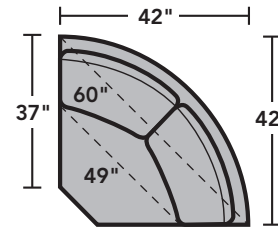

3535 Thornton Sectional | Components & Configurations

Sectionals

Components

LAF = Left-Arm-Facing
RAF = Right-Arm-Facing

-33
LAF Corner Sofa

-34
RAF Corner Sofa

-27
LAF Loveseat

-28
RAF Loveseat

-29
Armless Loveseat

-37
LAF Sofa

-38
RAF Sofa

-19
Armless Chair

-231
Corner Chair

-17
LAF Chair

-18
RAF Chair

-255
LAF Angled Chaise

-265
RAF Angled Chaise

-23
Full Wedge

-25
LAF Chaise

-26
RAF Chaise

Scale 1/4"=1'

Dimensions are in inches and are subject to variance.
© Flexsteel Industries, Inc. 01/2024
FLX-CP-FS-CC-3535

FLEXSTEEL®

3535 Thornton Sectional | Components & Configurations

Sectionals

Sample Configurations

Scale 1/4"=1'

Dimensions are in inches and are subject to variance.
© Flexsteel Industries, Inc. 01/2024
FLX-CP-FS-CC-3535

FLEXSTEEL®