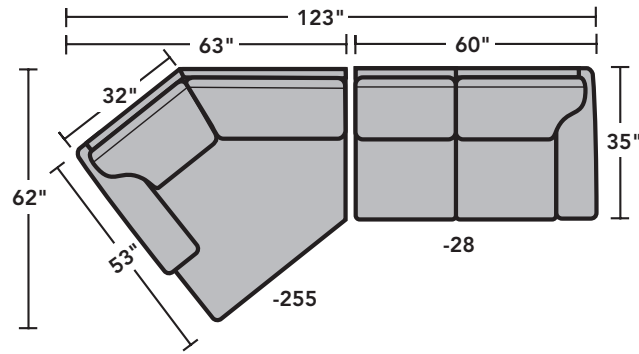

3535 Thornton Sectional | Components & Configurations

Sectionals

Components

LAF = Left-Arm-Facing
RAF = Right-Arm-Facing

-33
LAF Corner Sofa

-34
RAF Corner Sofa

-27
LAF Loveseat

-28
RAF Loveseat

-29
Armless Loveseat

-37
LAF Sofa

-38
RAF Sofa

-19
Armless Chair

-231
Corner Chair

-17
LAF Chair

-18
RAF Chair

-255
LAF Angled Chaise

-265
RAF Angled Chaise

-23
Full Wedge

-25
LAF Chaise

-26
RAF Chaise

Scale 1/4"=1'

Dimensions are in inches and are subject to variance.
© Flexsteel Industries, Inc. 01/2024
FLX-CP-FS-CC-3535

FLEXSTEEL®

3535 Thornton Sectional | Components & Configurations

Sectionals

Sample Configurations

Scale 1/4"=1'

Dimensions are in inches and are subject to variance.
© Flexsteel Industries, Inc. 01/2024
FLX-CP-FS-CC-3535

FLEXSTEEL®