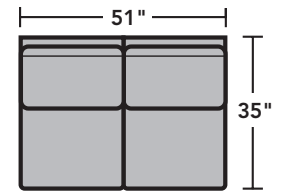

3535 Thornton Sectional | Components & Configurations

Sectionals

Components

LAF = Left-Arm-Facing
RAF = Right-Arm-Facing

-33
LAF Corner Sofa

-34
RAF Corner Sofa

-27
LAF Loveseat

-28
RAF Loveseat

-29
Armless Loveseat

-37
LAF Sofa

-38
RAF Sofa

-19
Armless Chair

-231
Corner Chair

-17
LAF Chair

-18
RAF Chair

-255
LAF Angled Chaise

-265
RAF Angled Chaise

-23
Full Wedge

-25
LAF Chaise

-26
RAF Chaise

Scale 1/4"=1'

Dimensions are in inches and are subject to variance.
© Flexsteel Industries, Inc. 01/2024
FLX-CP-FS-CC-3535

FLEXSTEEL®

3535 Thornton Sectional | Components & Configurations

Sectionals

Sample Configurations

Scale 1/4"=1'

Dimensions are in inches and are subject to variance.
© Flexsteel Industries, Inc. 01/2024
FLX-CP-FS-CC-3535

FLEXSTEEL®