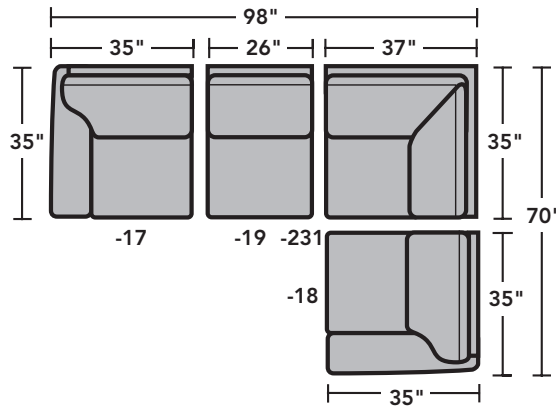

3535 Thornton Sectional | Components & Configurations

Sectionals

Components

LAF = Left-Arm-Facing
RAF = Right-Arm-Facing

-33
LAF Corner Sofa

-34
RAF Corner Sofa

-27
LAF Loveseat

-28
RAF Loveseat

-29
Armless Loveseat

-37
LAF Sofa

-38
RAF Sofa

-19
Armless Chair

-231
Corner Chair

-17
LAF Chair

-18
RAF Chair

-255
LAF Angled Chaise

-265
RAF Angled Chaise

-23
Full Wedge

-25
LAF Chaise

-26
RAF Chaise

Scale 1/4"=1'

Dimensions are in inches and are subject to variance.
© Flexsteel Industries, Inc. 01/2024
FLX-CP-FS-CC-3535

FLEXSTEEL®

3535 Thornton Sectional | Components & Configurations

Sectionals

Sample Configurations

Scale 1/4"=1'

Dimensions are in inches and are subject to variance.
© Flexsteel Industries, Inc. 01/2024
FLX-CP-FS-CC-3535

FLEXSTEEL®