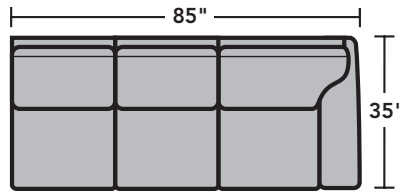

3535 Thornton Sectional | Components & Configurations

Sectionals

Components

LAF = Left-Arm-Facing
RAF = Right-Arm-Facing

-33
LAF Corner Sofa

-34
RAF Corner Sofa

-27
LAF Loveseat

-28
RAF Loveseat

-29
Armless Loveseat

-37
LAF Sofa

-38
RAF Sofa

-19
Armless Chair

-231
Corner Chair

-17
LAF Chair

-18
RAF Chair

-255
LAF Angled Chaise

-265
RAF Angled Chaise

-23
Full Wedge

-25
LAF Chaise

-26
RAF Chaise

Scale 1/4"=1'

Dimensions are in inches and are subject to variance.
© Flexsteel Industries, Inc. 01/2024
FLX-CP-FS-CC-3535

FLEXSTEEL®

3535 Thornton Sectional | Components & Configurations

Sectionals

Sample Configurations

Scale 1/4"=1'

Dimensions are in inches and are subject to variance.
© Flexsteel Industries, Inc. 01/2024
FLX-CP-FS-CC-3535

FLEXSTEEL®