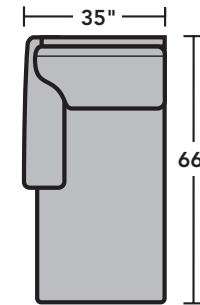

3535 Thornton Sectional | Components & Configurations

Sectionals

Components

LAF = Left-Arm-Facing
RAF = Right-Arm-Facing

-33
LAF Corner Sofa

-34
RAF Corner Sofa

-27
LAF Loveseat

-28
RAF Loveseat

-29
Armless Loveseat

-37
LAF Sofa

-38
RAF Sofa

-19
Armless Chair

-231
Corner Chair

-17
LAF Chair

-18
RAF Chair

-255
LAF Angled Chaise

-265
RAF Angled Chaise

-23
Full Wedge

-25
LAF Chaise

-26
RAF Chaise

Scale 1/4"=1'

Dimensions are in inches and are subject to variance.
© Flexsteel Industries, Inc. 01/2024
FLX-CP-FS-CC-3535

FLEXSTEEL®

3535 Thornton Sectional | Components & Configurations

Sectionals

Sample Configurations

Scale 1/4"=1'

Dimensions are in inches and are subject to variance.
© Flexsteel Industries, Inc. 01/2024
FLX-CP-FS-CC-3535

FLEXSTEEL®