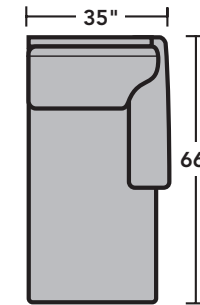

3535 Thornton Sectional | Components & Configurations

Sectionals

Components

LAF = Left-Arm-Facing
RAF = Right-Arm-Facing

-33
LAF Corner Sofa

-34
RAF Corner Sofa

-27
LAF Loveseat

-28
RAF Loveseat

-29
Armless Loveseat

-37
LAF Sofa

-38
RAF Sofa

-19
Armless Chair

-231
Corner Chair

-17
LAF Chair

-18
RAF Chair

-255
LAF Angled Chaise

-265
RAF Angled Chaise

-23
Full Wedge

-25
LAF Chaise

-26
RAF Chaise

Scale 1/4"=1'

Dimensions are in inches and are subject to variance.
© Flexsteel Industries, Inc. 01/2024
FLX-CP-FS-CC-3535

FLEXSTEEL®

3535 Thornton Sectional | Components & Configurations

Sectionals

Sample Configurations

Scale 1/4"=1'

Dimensions are in inches and are subject to variance.
© Flexsteel Industries, Inc. 01/2024
FLX-CP-FS-CC-3535

FLEXSTEEL®