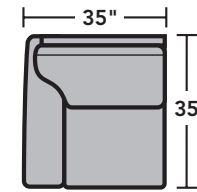

3535 Thornton Sectional | Components & Configurations

Sectionals

Components

LAF = Left-Arm-Facing
RAF = Right-Arm-Facing

-33
LAF Corner Sofa

-34
RAF Corner Sofa

-27
LAF Loveseat

-28
RAF Loveseat

-29
Armless Loveseat

-37
LAF Sofa

-38
RAF Sofa

-19
Armless Chair

-231
Corner Chair

-17
LAF Chair

-18
RAF Chair

-255
LAF Angled Chaise

-265
RAF Angled Chaise

-23
Full Wedge

-25
LAF Chaise

-26
RAF Chaise

Scale 1/4"=1'

Dimensions are in inches and are subject to variance.
© Flexsteel Industries, Inc. 01/2024
FLX-CP-FS-CC-3535

FLEXSTEEL®

3535 Thornton Sectional | Components & Configurations

Sectionals

Sample Configurations

Scale 1/4"=1'

Dimensions are in inches and are subject to variance.
© Flexsteel Industries, Inc. 01/2024
FLX-CP-FS-CC-3535

FLEXSTEEL®