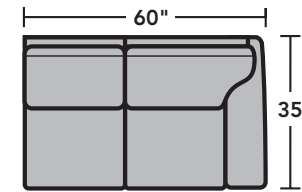

3535 Thornton Sectional | Components & Configurations

Sectionals

Components

LAF = Left-Arm-Facing
RAF = Right-Arm-Facing

-33
LAF Corner Sofa

-34
RAF Corner Sofa

-27
LAF Loveseat

-28
RAF Loveseat

-29
Armless Loveseat

-37
LAF Sofa

-38
RAF Sofa

-19
Armless Chair

-231
Corner Chair

-17
LAF Chair

-18
RAF Chair

-255
LAF Angled Chaise

-265
RAF Angled Chaise

-23
Full Wedge

-25
LAF Chaise

-26
RAF Chaise

Scale 1/4"=1'

Dimensions are in inches and are subject to variance.
© Flexsteel Industries, Inc. 01/2024
FLX-CP-FS-CC-3535

FLEXSTEEL®

3535 Thornton Sectional | Components & Configurations

Sectionals

Sample Configurations

Scale 1/4"=1'

Dimensions are in inches and are subject to variance.
© Flexsteel Industries, Inc. 01/2024
FLX-CP-FS-CC-3535

FLEXSTEEL®