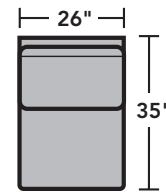

3535 Thornton Sectional | Components & Configurations

Sectionals

Components

LAF = Left-Arm-Facing
RAF = Right-Arm-Facing

-33
LAF Corner Sofa

-34
RAF Corner Sofa

-27
LAF Loveseat

-28
RAF Loveseat

-29
Armless Loveseat

-37
LAF Sofa

-38
RAF Sofa

-19
Armless Chair

-231
Corner Chair

-17
LAF Chair

-18
RAF Chair

-255
LAF Angled Chaise

-265
RAF Angled Chaise

-23
Full Wedge

-25
LAF Chaise

-26
RAF Chaise

Scale 1/4"=1'

Dimensions are in inches and are subject to variance.
© Flexsteel Industries, Inc. 01/2024
FLX-CP-FS-CC-3535

FLEXSTEEL®

3535 Thornton Sectional | Components & Configurations

Sectionals

Sample Configurations

Scale 1/4"=1'

Dimensions are in inches and are subject to variance.
© Flexsteel Industries, Inc. 01/2024
FLX-CP-FS-CC-3535

FLEXSTEEL®