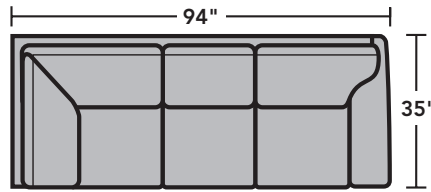

3535 Thornton Sectional | Components & Configurations

Sectionals

Components

LAF = Left-Arm-Facing
RAF = Right-Arm-Facing

-33
LAF Corner Sofa

-34
RAF Corner Sofa

-27
LAF Loveseat

-28
RAF Loveseat

-29
Armless Loveseat

-37
LAF Sofa

-38
RAF Sofa

-19
Armless Chair

-231
Corner Chair

-17
LAF Chair

-18
RAF Chair

-255
LAF Angled Chaise

-265
RAF Angled Chaise

-23
Full Wedge

-25
LAF Chaise

-26
RAF Chaise

Scale 1/4"=1'

Dimensions are in inches and are subject to variance.
© Flexsteel Industries, Inc. 01/2024
FLX-CP-FS-CC-3535

FLEXSTEEL®

3535 Thornton Sectional | Components & Configurations

Sectionals

Sample Configurations

Scale 1/4"=1'

Dimensions are in inches and are subject to variance.
© Flexsteel Industries, Inc. 01/2024
FLX-CP-FS-CC-3535

FLEXSTEEL®