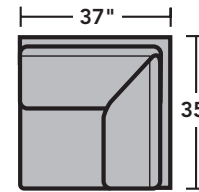

3535 Thornton Sectional | Components & Configurations

Sectionals

Components

LAF = Left-Arm-Facing
RAF = Right-Arm-Facing

-33
LAF Corner Sofa

-34
RAF Corner Sofa

-27
LAF Loveseat

-28
RAF Loveseat

-29
Armless Loveseat

-37
LAF Sofa

-38
RAF Sofa

-19
Armless Chair

-231
Corner Chair

-17
LAF Chair

-18
RAF Chair

-255
LAF Angled Chaise

-265
RAF Angled Chaise

-23
Full Wedge

-25
LAF Chaise

-26
RAF Chaise

Scale 1/4"=1'

Dimensions are in inches and are subject to variance.
© Flexsteel Industries, Inc. 01/2024
FLX-CP-FS-CC-3535

FLEXSTEEL®

3535 Thornton Sectional | Components & Configurations

Sectionals

Sample Configurations

Scale 1/4"=1'

Dimensions are in inches and are subject to variance.
© Flexsteel Industries, Inc. 01/2024
FLX-CP-FS-CC-3535

FLEXSTEEL®