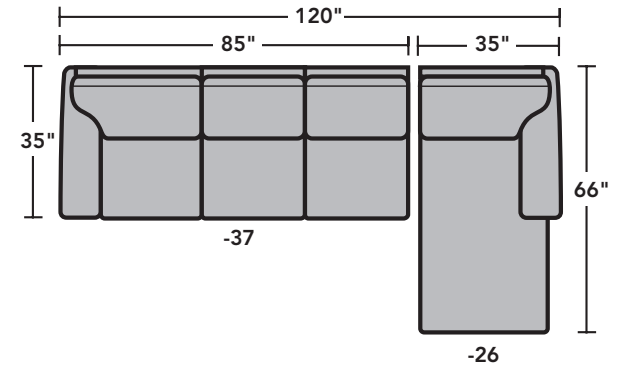

3535 Thornton Sectional | Components & Configurations

Sectionals

Components

LAF = Left-Arm-Facing
RAF = Right-Arm-Facing

-33
LAF Corner Sofa

-34
RAF Corner Sofa

-27
LAF Loveseat

-28
RAF Loveseat

-29
Armless Loveseat

-37
LAF Sofa

-38
RAF Sofa

-19
Armless Chair

-231
Corner Chair

-17
LAF Chair

-18
RAF Chair

-255
LAF Angled Chaise

-265
RAF Angled Chaise

-23
Full Wedge

-25
LAF Chaise

-26
RAF Chaise

Scale 1/4"=1'

Dimensions are in inches and are subject to variance.
© Flexsteel Industries, Inc. 01/2024
FLX-CP-FS-CC-3535

FLEXSTEEL®

3535 Thornton Sectional | Components & Configurations

Sectionals

Sample Configurations

Scale 1/4"=1'

Dimensions are in inches and are subject to variance.
© Flexsteel Industries, Inc. 01/2024
FLX-CP-FS-CC-3535

FLEXSTEEL®