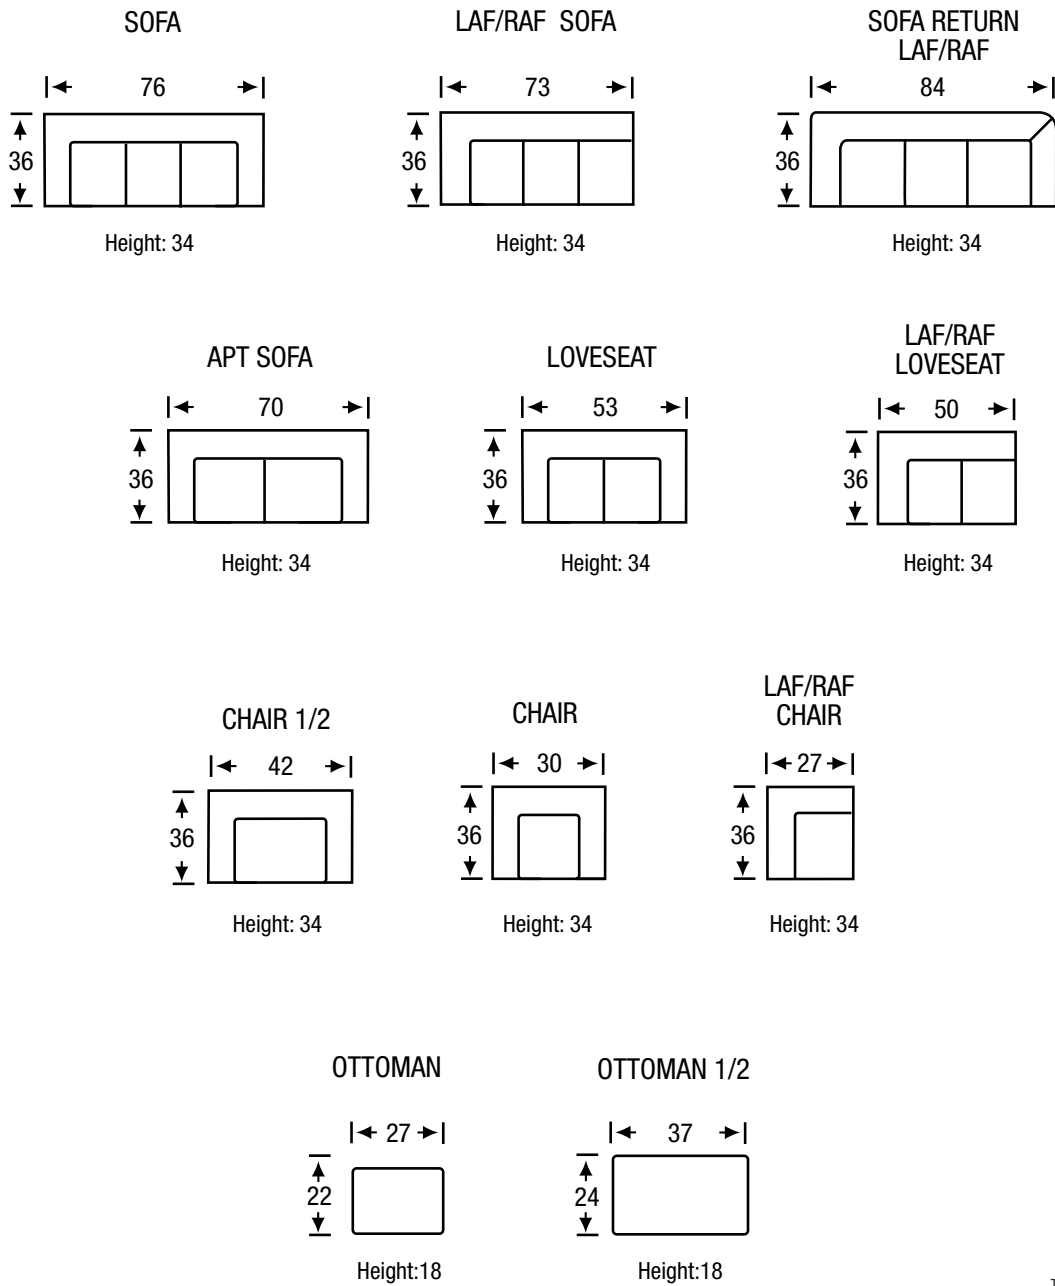

Sophia

All measurements are approximate, sizes may vary

The Campio Group Fine Leather Furniture
180 New Huntington Rd., Unit 2,
Woodbridge, ON, L4H 0P5
Tel: 905.850.6636 • Fax: 905.850.6640

campio-group.com

Seat Depth	20
Seat Height	19
Arm Height	25

Printed in Canada