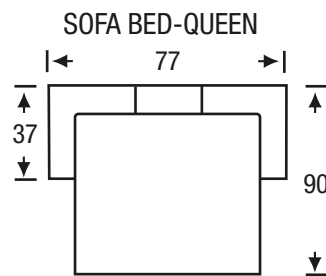

Legacy
LEATHER

Seldon Collection

Furniture design in the light of innovation

Seldon

Height: 36

Height: 36

Height: 36

Height: 36

Height: 36

Height: 36

Height: 36

Height: 16

Height: 16

Height: 36

8-Way
hand tied
Spring Construction

The hallmark in luxury seating.
Limited lifetime warranty.