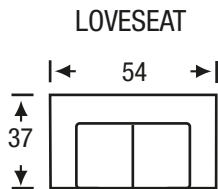

Legacy
LEATHER

Seldon Collection

Furniture design in the light of innovation

Seldon

Height: 36

Height: 36

Height: 36

Height: 36

Height: 36

Height: 36

Height: 36

Height: 16

Height: 16

Height: 36

8-Way
hand tied
Spring Construction

The hallmark in luxury seating.
Limited lifetime warranty.