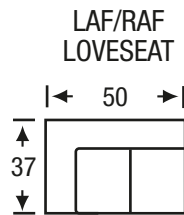

Legacy
LEATHER

Seldon Collection

Furniture design in the light of innovation

Seldon

Height: 36

Height: 36

Height: 36

Height: 36

Height: 36

Height: 36

Height: 36

Height: 16

Height: 16

Height: 36

8-Way
hand tied
Spring Construction

The hallmark in luxury seating.
Limited lifetime warranty.