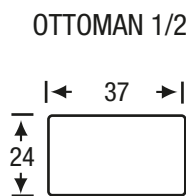

Legacy
LEATHER

Seldon Collection

Furniture design in the light of innovation

Seldon

Height: 36

Height: 36

Height: 36

Height: 36

Height: 36

Height: 36

Height: 36

Height: 16

Height: 16

Height: 36

8-Way
hand tied
Spring Construction

The hallmark in luxury seating.
Limited lifetime warranty.