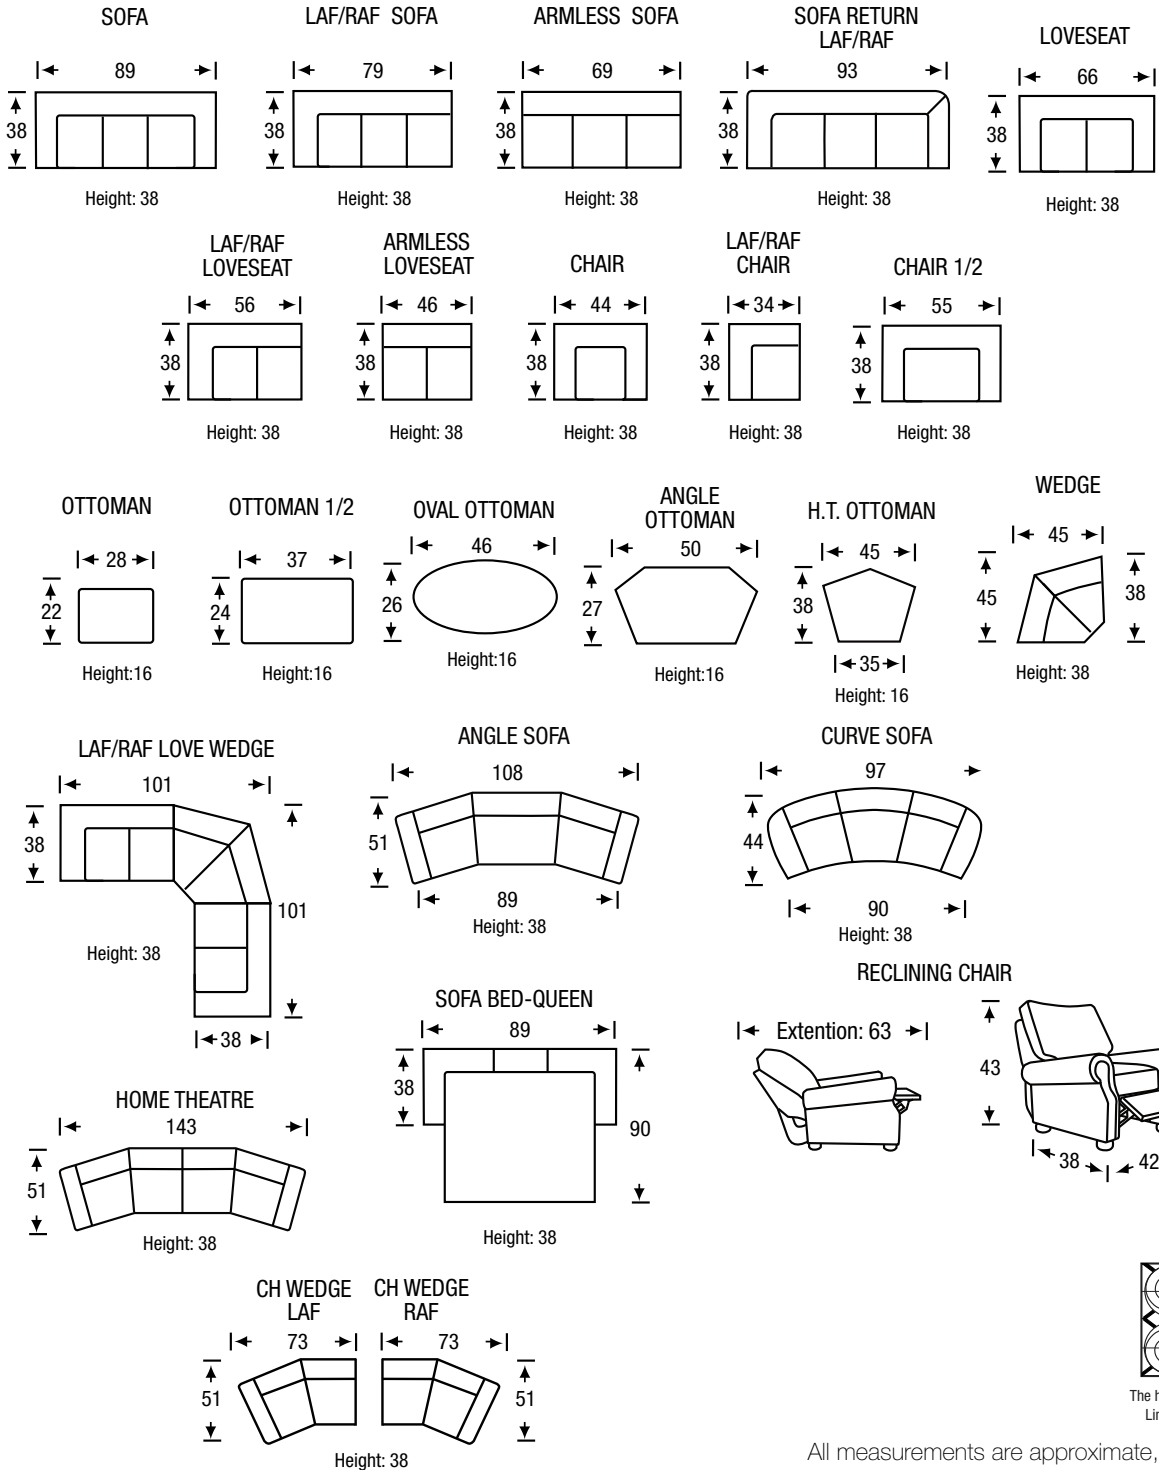

Morgan

8-Way hand tied Spring Construction

The hallmark in luxury seating. Limited lifetime warranty.

All measurements are approximate, sizes may vary

The Campio Group Fine Leather Furniture
180 New Huntington Rd., Unit 2,
Woodbridge, ON, L4H 0P5
Tel: 905.850.6636 • Fax: 905.850.6640

campio-group.com

Seat Depth	21
Seat Height	20
Arm Height	27

Printed in Canada