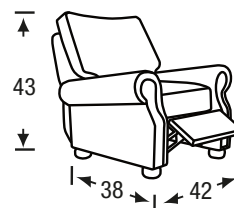

SOFA RETURN
LAF/RAF

Height: 39

LOVESEAT

Height: 39

LAF/RAF
LOVESEAT

Height: 39

CHAIR

Height: 39

LAF/RAF
CHAIR

Height: 39

CHAIR 1/2

Height: 39

OTTOMAN

Height: 16

OTTOMAN 1/2

Height: 16

SOFA BED-QUEEN

Height: 39

RECLINING CHAIR

Extension: 63

8-Way
hand tied
Spring Construction

The hallmark in luxury seating.
Limited lifetime warranty.