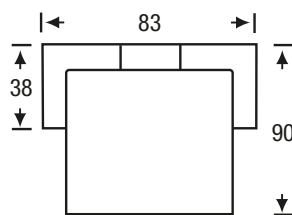

SOFA BED-QUEEN

Height: 39

Extension: 63