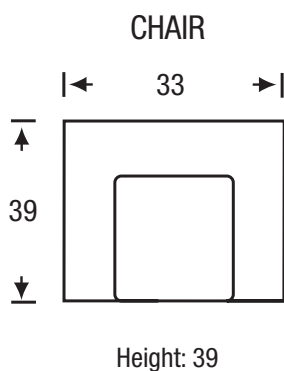

Legacy
LEATHER

Cabot Collection

Furniture design in the light of innovation

Cabot

| | |
|-------------|-----|
| Seat Depth | 21" |
| Seat Height | 20" |
| Arm Height | 26" |

Distressed Leg Finish is standard
All measurements are approximate, sizes may vary