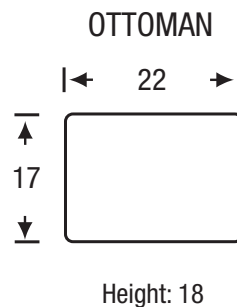

Legacy
LEATHER

Cabot Collection

Furniture design in the light of innovation

Cabot

| | |
|-------------|-----|
| Seat Depth | 21" |
| Seat Height | 20" |
| Arm Height | 26" |

Distressed Leg Finish is standard
All measurements are approximate, sizes may vary