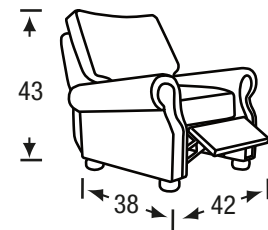

ARMLESS SOFA

Height: 37

SOFA RETURN
LAF/RAF

Height: 37

LOVESEAT

Height: 37

LAF/RAF
LOVESEAT

Height: 37

ARMLESS
LOVESEAT

Height: 37

CHAISE

Height: 37

LAF/RAF
CHAISE

Height: 37

CHAIR

Height: 37

CHAIR 1/2

Height: 37

CHAIR 1/2
LAF/RAF

Height: 37

Extention: 63

RECLINING CHAIR

OTTOMAN 1/2

Height: 16

BENCH
OTTOMAN

Height: 16

CORNER

Height: 37

WEDGE

Height: 37

Depth: 45

The hallmark in luxury seating.
Limited lifetime warranty.