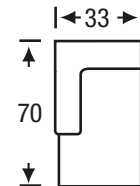

ARMLESS SOFA

Height: 37

SOFA RETURN
LAF/RAF

Height: 37

LOVESEAT

Height: 37

LAF/RAF
LOVESEAT

Height: 37

ARMLESS
LOVESEAT

Height: 37

CHAISE

Height: 37

LAF/RAF
CHAISE

Height: 37

CHAIR

Height: 37

CHAIR 1/2

Height: 37

CHAIR 1/2
LAF/RAF

Height: 37

Extention: 63

RECLINING CHAIR

OTTOMAN 1/2

Height: 16

BENCH
OTTOMAN

Height: 16

CORNER

Height: 37

WEDGE

Height: 37

Depth: 45

The hallmark in luxury seating.
Limited lifetime warranty.