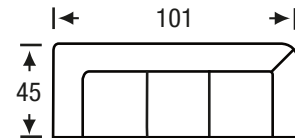

Legacy
LEATHER

Broadway Collection

Furniture design in the light of innovation

Broadway

SOFA

Height: 37

LAF/RAF SOFA

Height: 37

ARMLESS SOFA

Height: 37

SOFA RETURN
LAF/RAF

Height: 37

LOVESEAT

Height: 37

LAF/RAF
LOVESEAT

Height: 37

ARMLESS
LOVESEAT

Height: 37

CHAISE

Height: 37

LAF/RAF
CHAISE

Height: 37

CHAIR

Height: 37

BENCH
OTTOMAN

Height: 16

CORNER

Height: 37

WEDGE

Height: 37

Depth: 45

The hallmark in luxury seating.
Limited lifetime warranty.