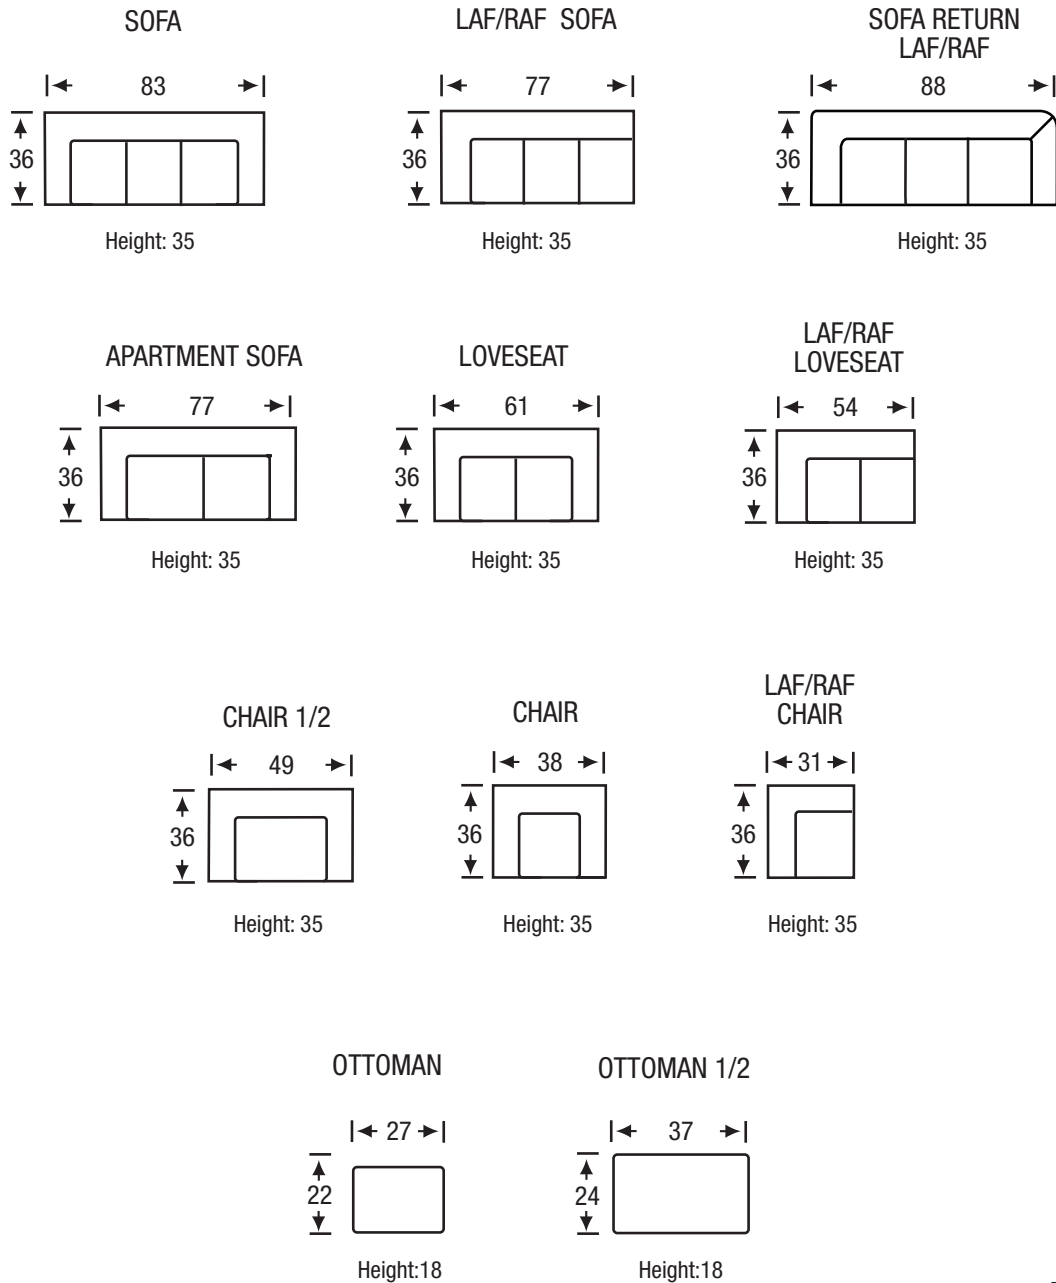

Brandy

All measurements are approximate, sizes may vary

The Campio Group Fine Leather Furniture
180 New Huntington Rd., Unit 2,
Woodbridge, ON, L4H 0P5
Tel: 905.850.6636 • Fax: 905.850.6640

campio-group.com

Seat Depth	20
Seat Height	19
Arm Height	26

Printed in Canada