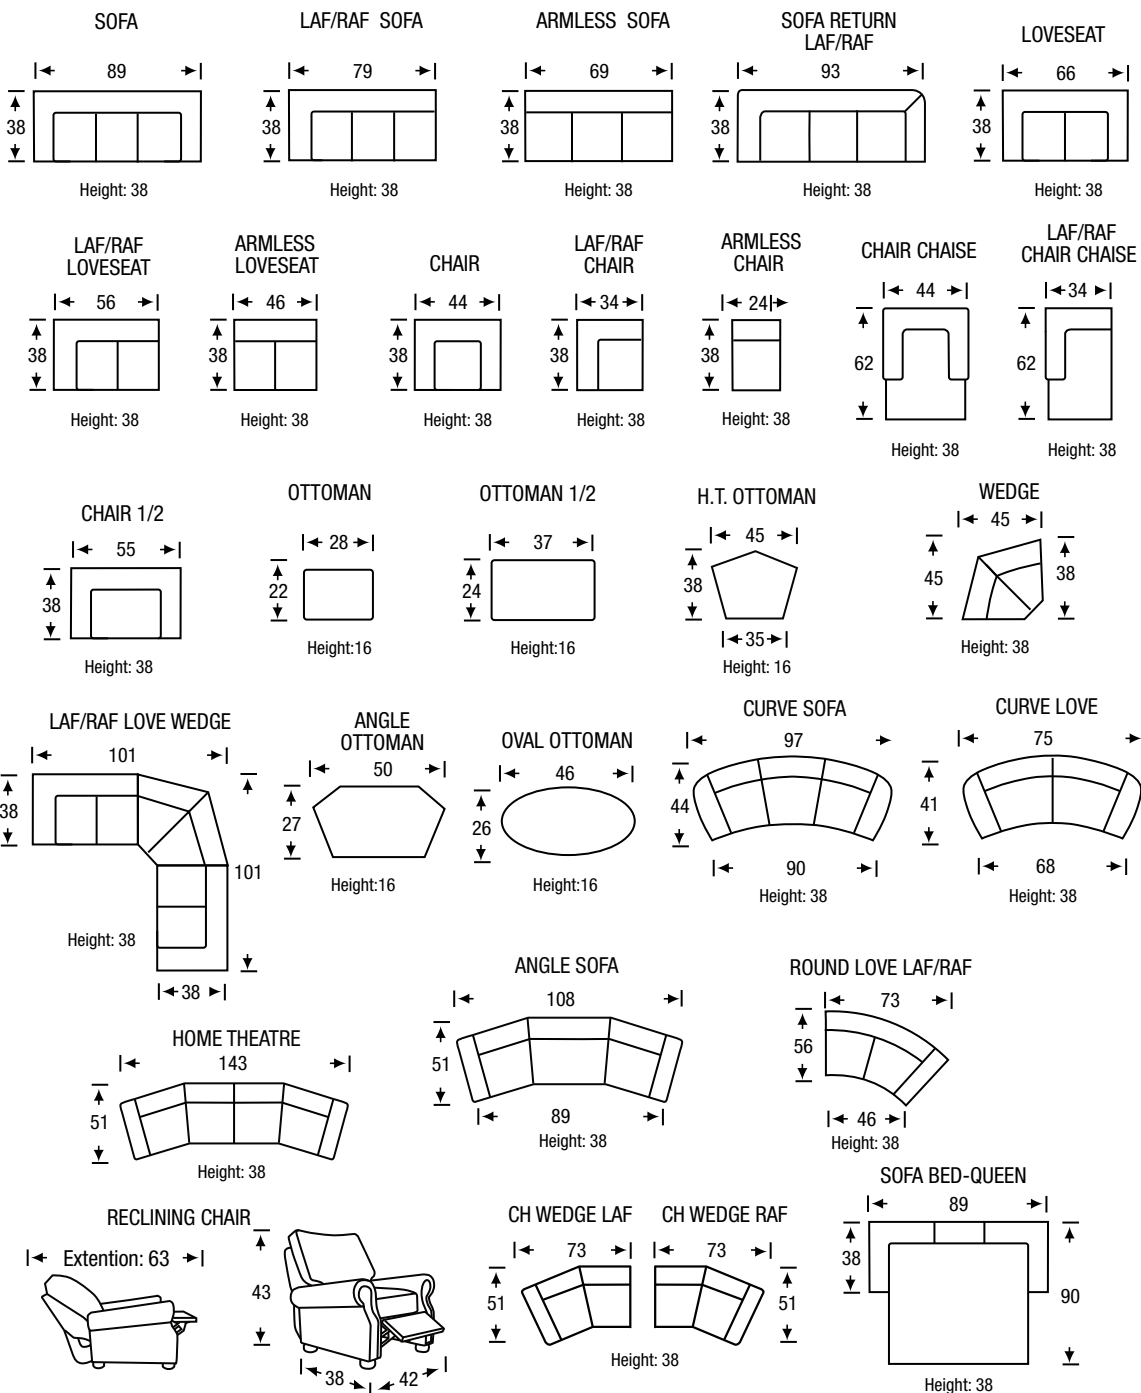

Legacy
LEATHER

Beverley Collection

Furniture design in the light of innovation

Beverley

8-Way hand tied Spring Construction

The hallmark in luxury seating. Limited lifetime warranty.

All measurements are approximate, sizes may vary

The Campio Group Fine Leather Furniture
180 New Huntington Rd., Unit 2,
Woodbridge, ON, L4H 0P5
Tel: 905.850.6636 • Fax: 905.850.6640

campio-group.com

Seat Depth	21
Seat Height	20
Arm Height	27

Printed in Canada