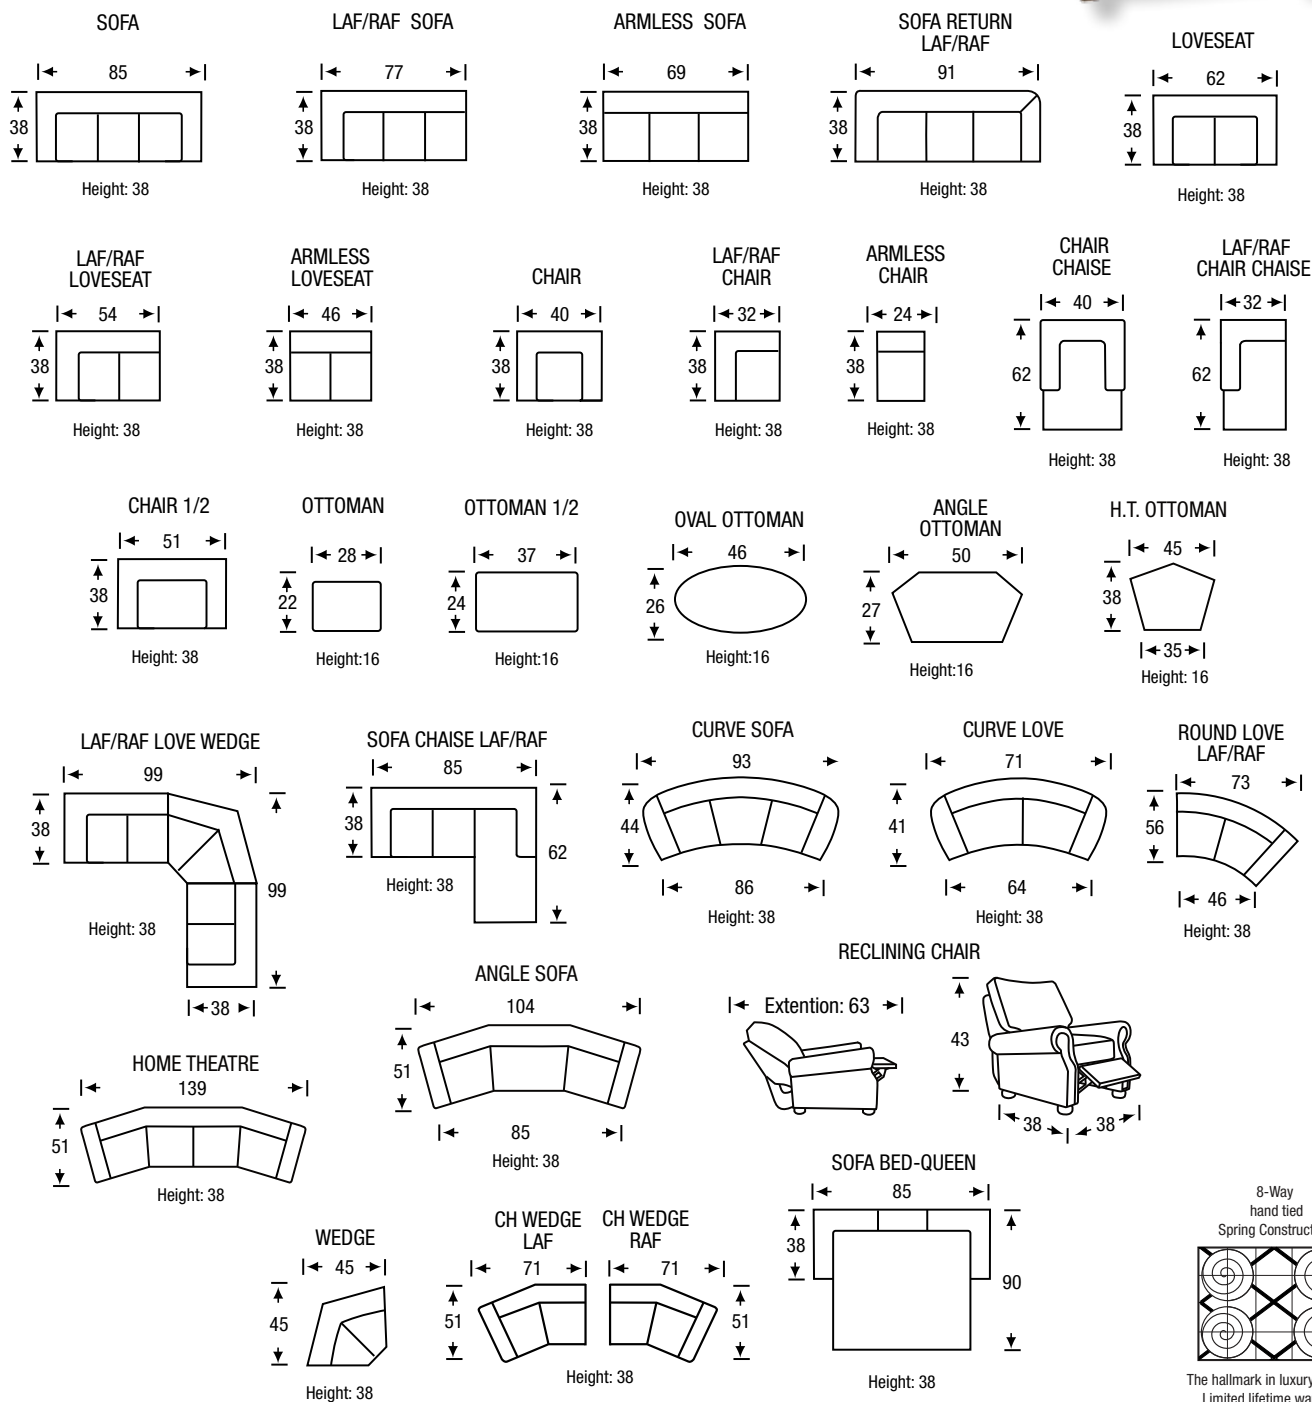

Benson

All measurements are approximate, sizes may vary

The Campio Group Fine Leather Furniture
180 New Huntington Rd., Unit 2,
Woodbridge, ON, L4H 0P5
Tel: 905.850.6636 • Fax: 905.850.6640

campio-group.com

Seat Depth	21
Seat Height	20
Arm Height	27

Printed in Canada