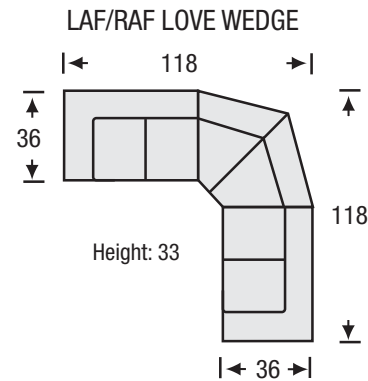

Bayview

Sofa Collection

The Bayview Sofa features:

- 8 Way Hand Tied Spring System
- Foam and Fibre Seat
- Fibre Filled Back Cushions
- Loose Seat and Loose Back

LEGACY
LEATHER

Bayview

Sofa Collection

Seat Depth	21
Seat Height	20
Arm Height	27