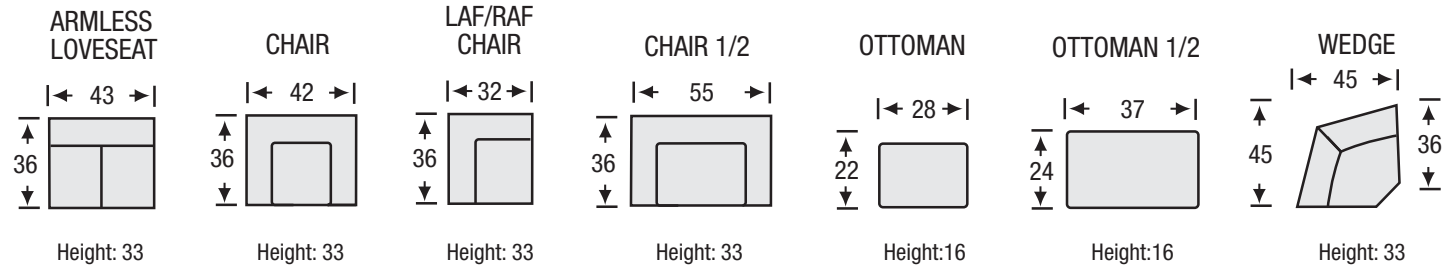

Bayview

Sofa Collection

The Bayview Sofa features:

- 8 Way Hand Tied Spring System
- Foam and Fibre Seat
- Fibre Filled Back Cushions
- Loose Seat and Loose Back

LEGACY
LEATHER

Bayview

Sofa Collection

Seat Depth	21
Seat Height	20
Arm Height	27