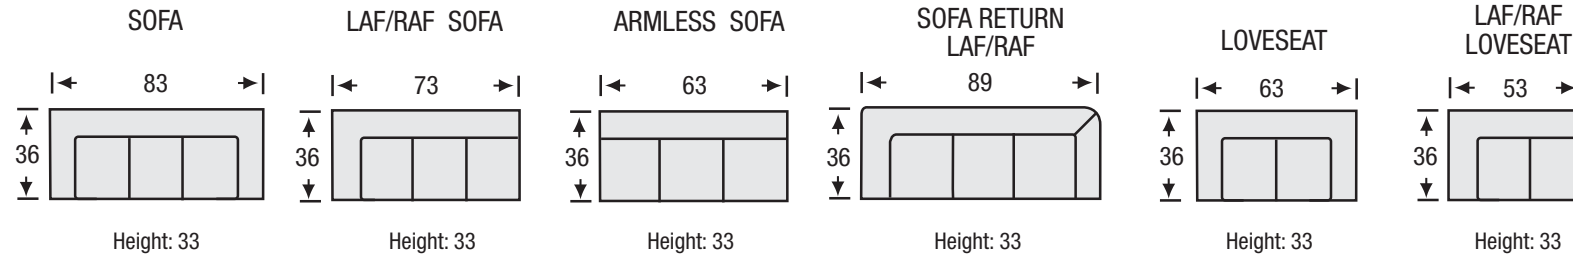

Bayview

Sofa Collection

The Bayview Sofa features:

- 8 Way Hand Tied Spring System
- Foam and Fibre Seat
- Fibre Filled Back Cushions
- Loose Seat and Loose Back

LEGACY
LEATHER

Bayview

Sofa Collection

Seat Depth	21
Seat Height	20
Arm Height	27