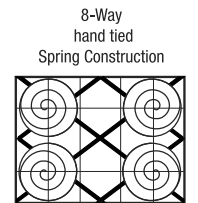

Bayview

Sofa Collection

The Bayview Sofa features:

- 8 Way Hand Tied Spring System
- Foam and Fibre Seat
- Fibre Filled Back Cushions
- Loose Seat and Loose Back

LEGACY
LEATHER

Bayview

Sofa Collection

Seat Depth	21
Seat Height	20
Arm Height	27