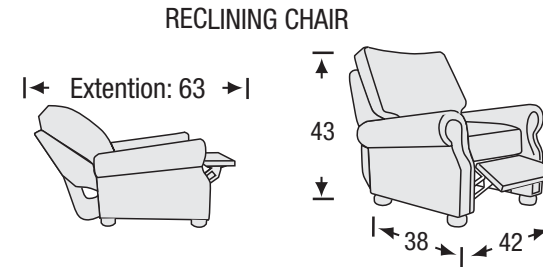

Bayview

Sofa Collection

The Bayview Sofa features:

- 8 Way Hand Tied Spring System
- Foam and Fibre Seat
- Fibre Filled Back Cushions
- Loose Seat and Loose Back

LEGACY
LEATHER

Bayview

Sofa Collection

Seat Depth	21
Seat Height	20
Arm Height	27